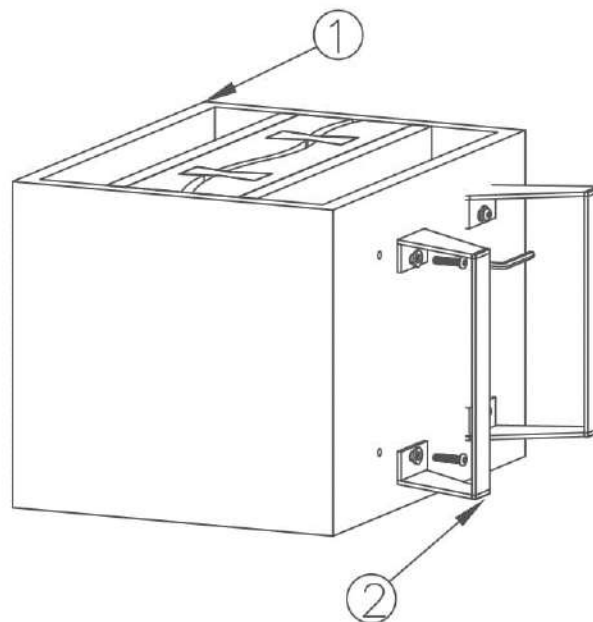

PARTS AND HARDWARE.

PART LIST

NO.	DESCRIPTION	IMAGE	QTY
1.	WOODEN BEDSIDE		01
2.	METAL LEGS		02

HARDWARE LIST

NO.	DESCRIPTION	IMAGE	QTY
5.	Allen bolt-M8-25MM		08
6.	Washer		08
7.	Allen key-6MM		01

NOTES.

Thank you for purchasing this quality Product! Be sure to check all packing material carefully for small part that may have come loose inside the carton during shipping.

CAUTION: The item is heavy, assembly should be performed by two people.

STEP 1.