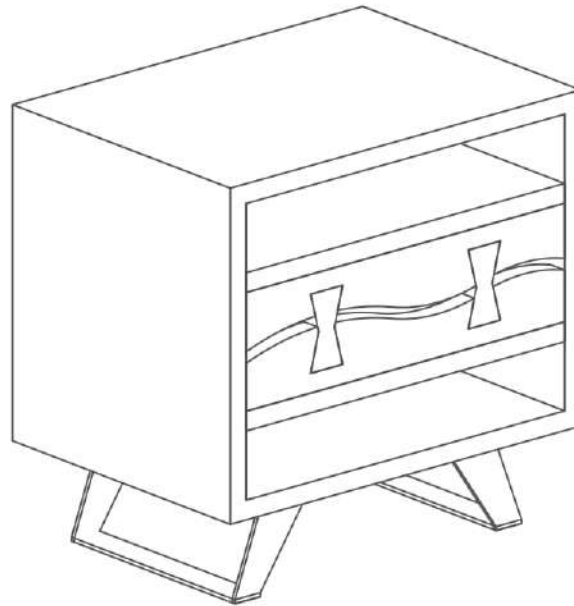

ASSEMBLY INSTRUCTIONS.

THANK YOU FOR YOUR PURCHASE!

PARTS AND HARDWARE.

PART LIST

NO.	DESCRIPTION	IMAGE	QTY
1.	WOODEN BEDSIDE		01
2.	METAL LEGS		02

HARDWARE LIST

NO.	DESCRIPTION	IMAGE	QTY
5.	Allen bolt-M8-25MM		08
6.	Washer		08
7.	Allen key-6MM		01

NOTES.

Thank you for purchasing this quality Product! Be sure to check all packing material carefully for small part that may have come loose inside the carton during shipping.

CAUTION: The item is heavy, assembly should be performed by two people.