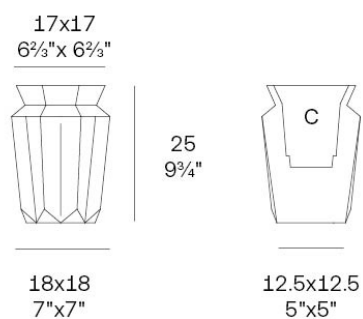

Info

Description

Weight: 1.16 Kg

Origami. Hasu Planter 25
Origami. Hasu Macetero 25
C = 11x11x15 - 4 1/3"x4 1/3"x6"
1.1 L - 1/3 Gal
44213

Finishes

finishes

BASIC

Ref. 44213A