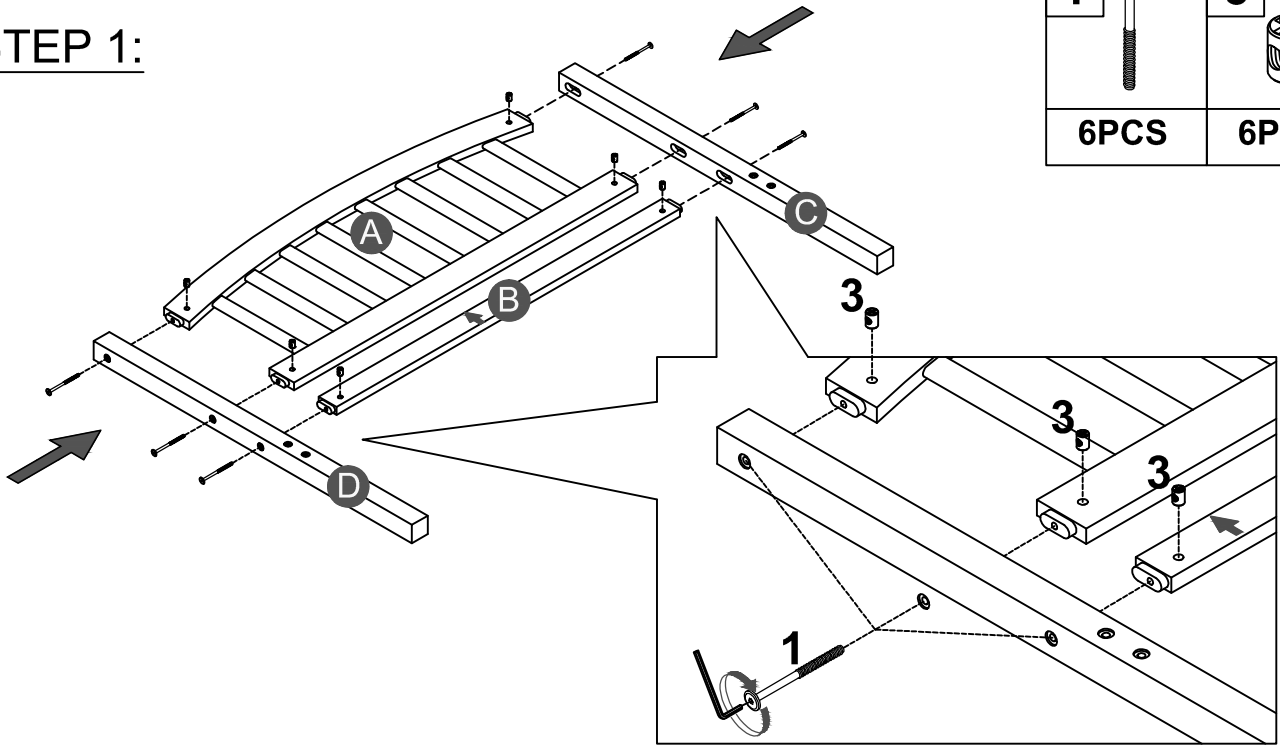

ASSEMBLY INSTRUCTIONS

TWIN BED WITH DRAWER

Detail View

Part List

<p>A</p>  <p>Headboard - 1pc</p>	<p>B</p>  <p>Horizontal bar - 1pc</p>	<p>C</p>  <p>Leg headboard(Left) - 1pc</p>
<p>D</p>  <p>Leg headboard(Right) - 1pc</p>	<p>E</p>  <p>Footboard - 1pc</p>	<p>F</p>  <p>Leg footboard(Right) - 1pc</p>
<p>G</p>  <p>Leg footboard(Left) - 1pc</p>	<p>H</p>  <p>Side rail - 2pcs</p>	<p>J</p>  <p>Slat - (10pcs)</p>
<p>K</p>  <p>Drawer front - 2pcs</p>	<p>L</p>  <p>Drawer back - 2pcs</p>	<p>M</p>  <p>Drawer (Left / Right)- 4pcs</p>
<p>N</p>  <p>Drawer bottom - 2pcs</p>		

Hardware List

1  (Ø15)1/4"*80mm Hex-Head bolts (10pcs)	2  (Ø15)1/4"*100mm Hex-Head bolts (8pcs)	3  1/4"*15 (9.5mm) Horizontal-Hole bolts(26pcs)
4  (1/4")4.5*58mm Allen key (1pc)	5  Ø4*30mm Wood screws (30pcs)	6  (Ø12)1/4"*60mm Hex-Head bolts (8pcs)
7  100*54*20 mm Wheels (8pcs)	8  70*35*19 mm Wood support drawer (3pcs)	9  Ø8*30mm Wood dowel (16pcs)
10  Ø10*20mm Wood dowel (8pcs)		

ASSEMBLY TOOLS REQUIRED (NOT INCLUDED)

PLEASE BE CAREFUL DO NOT DAMAGE THE HOLE POSITION WHEN YOU USE POWER TOOLS !

STEP 1:

STEP 2:

STEP 3:

Wood support drawer (8) with side rail(front) by using screw (5).

STEP 4:

2		3	
8PCS		8PCS	

STEP 5:

5	
8PCS	

STEP 6:

9		3		6	
	8PCS		4PCS		4PCS

x 2

STEP 7: