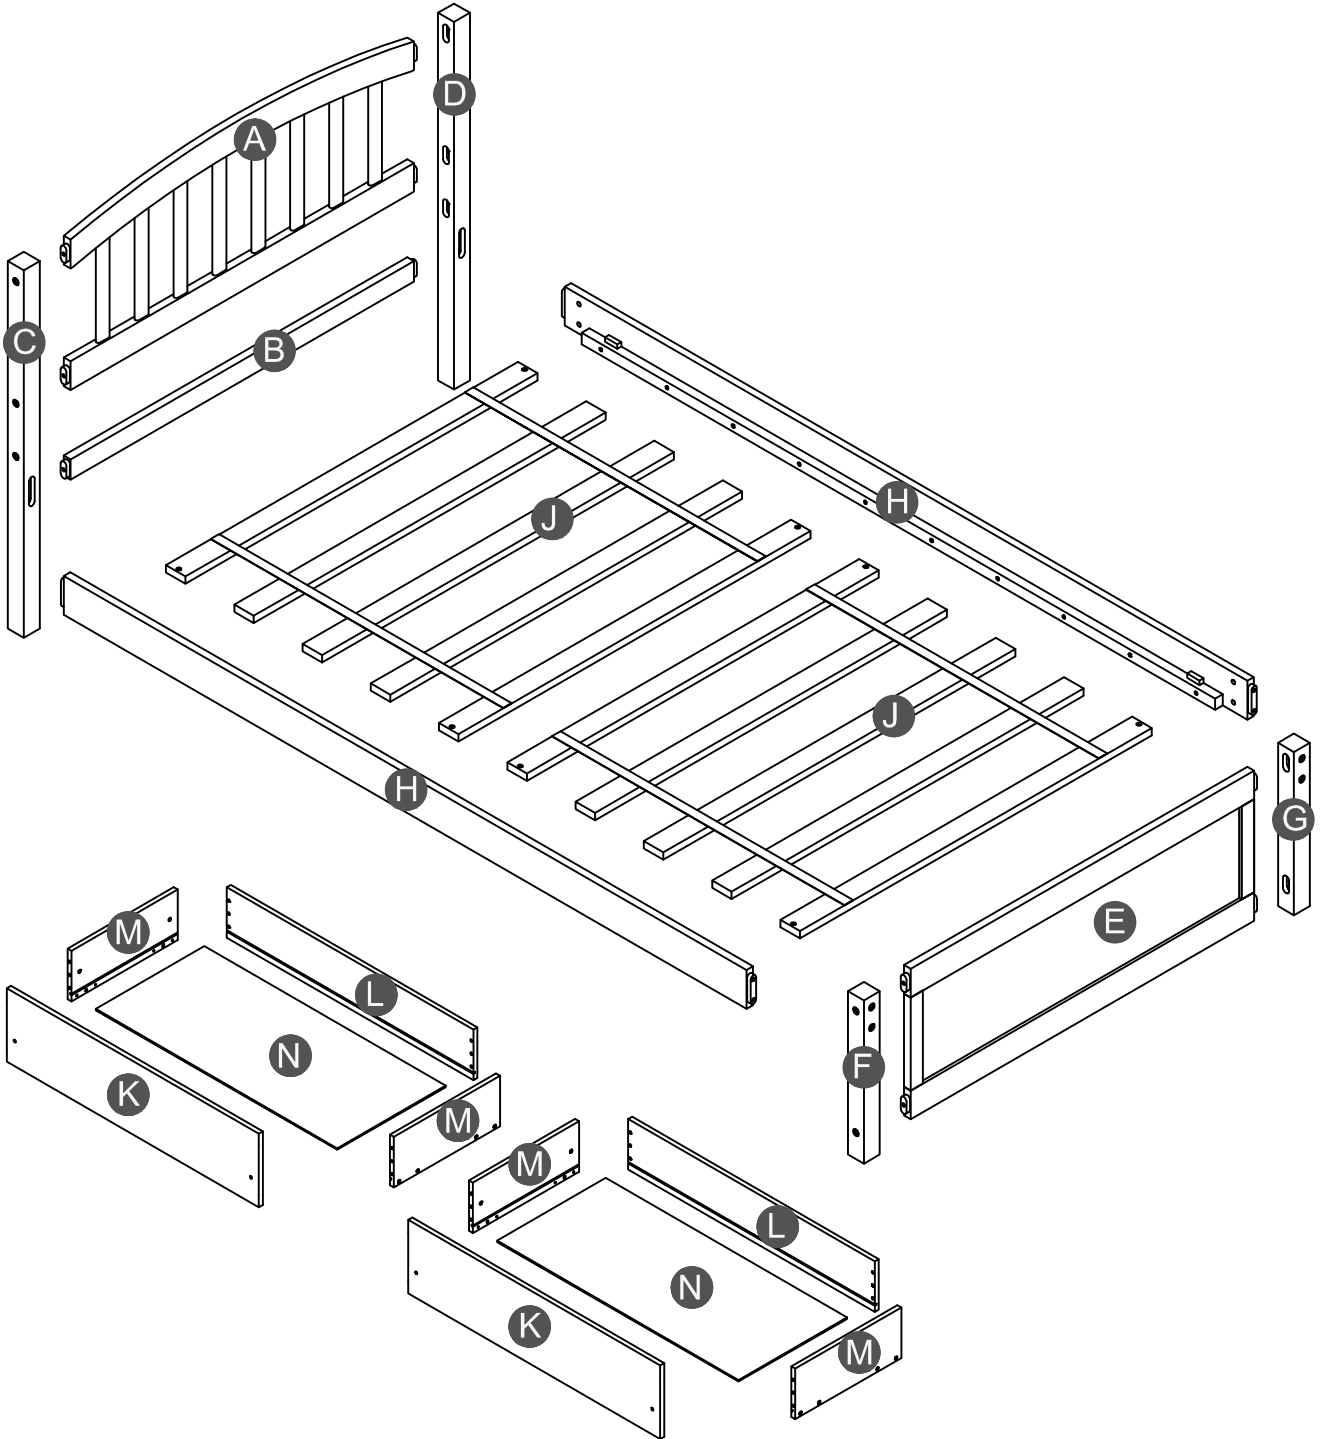

ASSEMBLY INSTRUCTIONS

TWIN BED WITH DRAWER

Detail View

Part List

<p>A</p>  <p>Headboard - 1pc</p>	<p>B</p>  <p>Horizontal bar - 1pc</p>	<p>C</p>  <p>Leg headboard(Left) - 1pc</p>
<p>D</p>  <p>Leg headboard(Right) - 1pc</p>	<p>E</p>  <p>Footboard - 1pc</p>	<p>F</p>  <p>Leg footboard(Right) - 1pc</p>
<p>G</p>  <p>Leg footboard(Left) - 1pc</p>	<p>H</p>  <p>Side rail - 2pcs</p>	<p>J</p>  <p>Slat - (10pcs)</p>
<p>K</p>  <p>Drawer front - 2pcs</p>	<p>L</p>  <p>Drawer back - 2pcs</p>	<p>M</p>  <p>Drawer (Left / Right)- 4pcs</p>
<p>N</p>  <p>Drawer bottom - 2pcs</p>		

Hardware List

1  (Ø15)1/4"*80mm Hex-Head bolts (10pcs)	2  (Ø15)1/4"*100mm Hex-Head bolts (8pcs)	3  1/4"*15 (9.5mm) Horizontal-Hole bolts(26pcs)
4  (1/4")4.5*58mm Allen key (1pc)	5  Ø4*30mm Wood screws (30pcs)	6  (Ø12)1/4"*60mm Hex-Head bolts (8pcs)
7  100*54*20 mm Wheels (8pcs)	8  70*35*19 mm Wood support drawer (3pcs)	9  Ø8*30mm Wood dowel (16pcs)
10  Ø10*20mm Wood dowel (8pcs)		

ASSEMBLY TOOLS REQUIRED (NOT INCLUDED)

PLEASE BE CAREFUL DO NOT DAMAGE THE HOLE POSITION WHEN YOU USE POWER TOOLS !

STEP 1:

STEP 2:

STEP 3:

Wood support drawer (8) with side rail(front) by using screw (5).

STEP 4:

2		3	
8PCS		8PCS	

STEP 5:

5	
8PCS	

STEP 6:

9		3		6	
	8PCS		4PCS		4PCS

x 2

STEP 7: