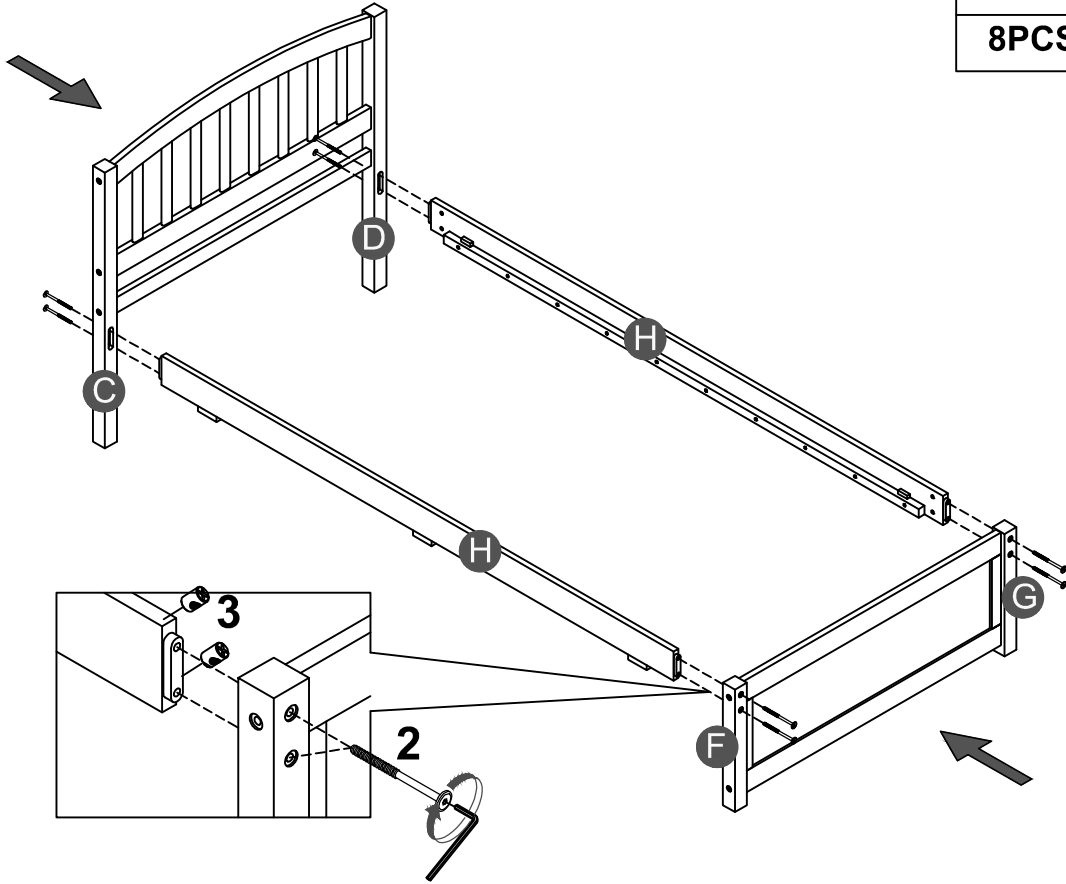

ASSEMBLY INSTRUCTIONS

TWIN BED WITH DRAWER

Detail View

Part List

<p>A</p>  <p>Headboard - 1pc</p>	<p>B</p>  <p>Horizontal bar - 1pc</p>	<p>C</p>  <p>Leg headboard(Left) - 1pc</p>
<p>D</p>  <p>Leg headboard(Right) - 1pc</p>	<p>E</p>  <p>Footboard - 1pc</p>	<p>F</p>  <p>Leg footboard(Right) - 1pc</p>
<p>G</p>  <p>Leg footboard(Left) - 1pc</p>	<p>H</p>  <p>Side rail - 2pcs</p>	<p>J</p>  <p>Slat - (10pcs)</p>
<p>K</p>  <p>Drawer front - 2pcs</p>	<p>L</p>  <p>Drawer back - 2pcs</p>	<p>M</p>  <p>Drawer (Left / Right)- 4pcs</p>
<p>N</p>  <p>Drawer bottom - 2pcs</p>		

Hardware List

1  (Ø15)1/4"*80mm Hex-Head bolts (10pcs)	2  (Ø15)1/4"*100mm Hex-Head bolts (8pcs)	3  1/4"*15 (9.5mm) Horizontal-Hole bolts(26pcs)
4  (1/4")4.5*58mm Allen key (1pc)	5  Ø4*30mm Wood screws (30pcs)	6  (Ø12)1/4"*60mm Hex-Head bolts (8pcs)
7  100*54*20 mm Wheels (8pcs)	8  70*35*19 mm Wood support drawer (3pcs)	9  Ø8*30mm Wood dowel (16pcs)
10  Ø10*20mm Wood dowel (8pcs)		

ASSEMBLY TOOLS REQUIRED (NOT INCLUDED)

PLEASE BE CAREFUL DO NOT DAMAGE THE HOLE POSITION WHEN YOU USE POWER TOOLS !

STEP 1:

STEP 2:

STEP 3:

Wood support drawer (8) with side rail(front) by using screw (5).

STEP 4:

2		3	
8PCS		8PCS	

STEP 5:

5	
8PCS	

STEP 6:

9		3		6	
	8PCS		4PCS		4PCS

x 2

STEP 7: