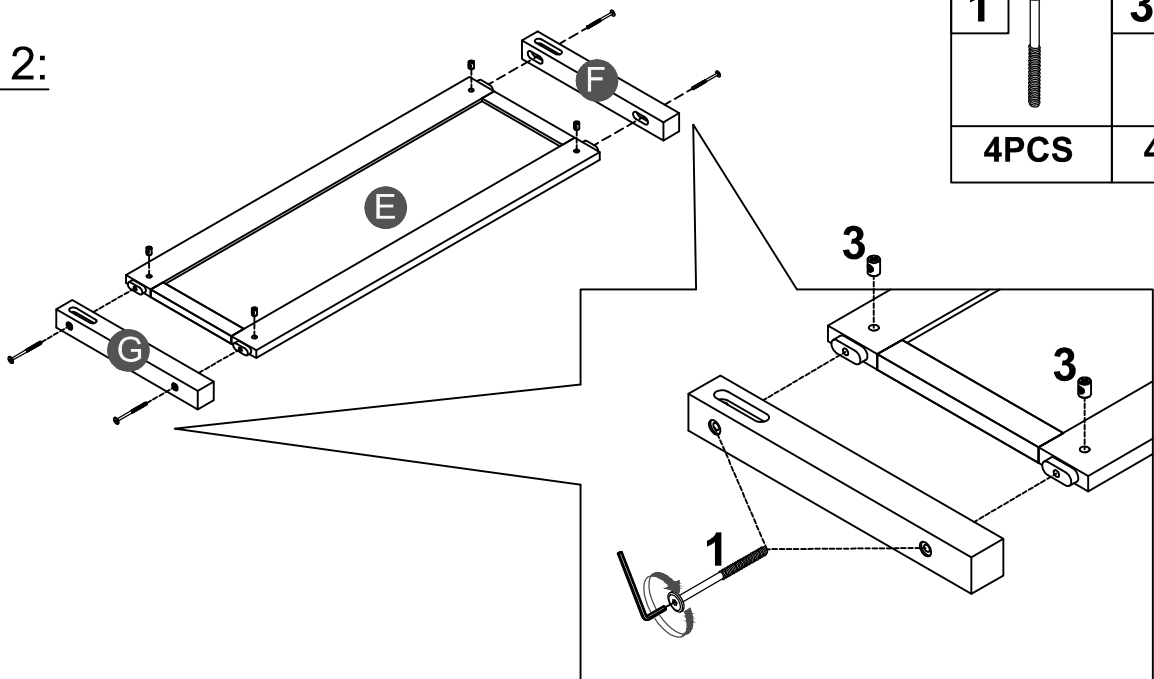

ASSEMBLY INSTRUCTIONS

TWIN BED WITH DRAWER

Detail View

Part List

<p>A</p>  <p>Headboard - 1pc</p>	<p>B</p>  <p>Horizontal bar - 1pc</p>	<p>C</p>  <p>Leg headboard(Left) - 1pc</p>
<p>D</p>  <p>Leg headboard(Right) - 1pc</p>	<p>E</p>  <p>Footboard - 1pc</p>	<p>F</p>  <p>Leg footboard(Right) - 1pc</p>
<p>G</p>  <p>Leg footboard(Left) - 1pc</p>	<p>H</p>  <p>Side rail - 2pcs</p>	<p>J</p>  <p>Slat - (10pcs)</p>
<p>K</p>  <p>Drawer front - 2pcs</p>	<p>L</p>  <p>Drawer back - 2pcs</p>	<p>M</p>  <p>Drawer (Left / Right)- 4pcs</p>
<p>N</p>  <p>Drawer bottom - 2pcs</p>		

Hardware List

1  (Ø15)1/4"*80mm Hex-Head bolts (10pcs)	2  (Ø15)1/4"*100mm Hex-Head bolts (8pcs)	3  1/4"*15 (9.5mm) Horizontal-Hole bolts(26pcs)
4  (1/4")4.5*58mm Allen key (1pc)	5  Ø4*30mm Wood screws (30pcs)	6  (Ø12)1/4"*60mm Hex-Head bolts (8pcs)
7  100*54*20 mm Wheels (8pcs)	8  70*35*19 mm Wood support drawer (3pcs)	9  Ø8*30mm Wood dowel (16pcs)
10  Ø10*20mm Wood dowel (8pcs)		

ASSEMBLY TOOLS REQUIRED (NOT INCLUDED)

PLEASE BE CAREFUL DO NOT DAMAGE THE HOLE POSITION WHEN YOU USE POWER TOOLS !

STEP 1:

STEP 2:

STEP 3:

Wood support drawer (8) with side rail(front) by using screw (5).

STEP 4:

2		3	
8PCS		8PCS	

STEP 5:

5	
8PCS	

STEP 6:

9		3		6	
	8PCS		4PCS		4PCS

x 2

STEP 7: