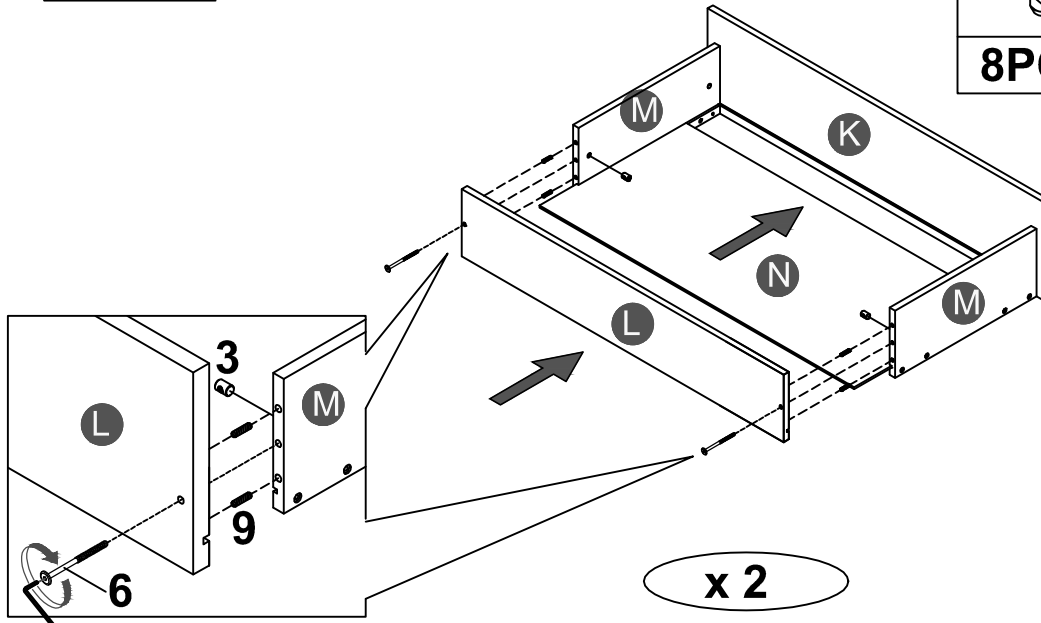

Hardware List

1  (Ø15)1/4"*80mm Hex-Head bolts (10pcs)	2  (Ø15)1/4"*100mm Hex-Head bolts (8pcs)	3  1/4"*15 (9.5mm) Horizontal-Hole bolts(26pcs)
4  (1/4")4.5*58mm Allen key (1pc)	5  Ø4*30mm Wood screws (30pcs)	6  (Ø12)1/4"*60mm Hex-Head bolts (8pcs)
7  100*54*20 mm Wheels (8pcs)	8  70*35*19 mm Wood support drawer (3pcs)	9  Ø8*30mm Wood dowel (16pcs)
10  Ø10*20mm Wood dowel (8pcs)		

ASSEMBLY TOOLS REQUIRED (NOT INCLUDED)

PLEASE BE CAREFUL DO NOT DAMAGE THE HOLE POSITION WHEN YOU USE POWER TOOLS !

STEP 1:

STEP 2:

STEP 3:

Wood support drawer (8) with side rail(front) by using screw (5).

STEP 4:

2		3	
8PCS		8PCS	

STEP 5:

5	
8PCS	

STEP 6:

9		3		6	
	8PCS		4PCS		4PCS

x 2

STEP 7: