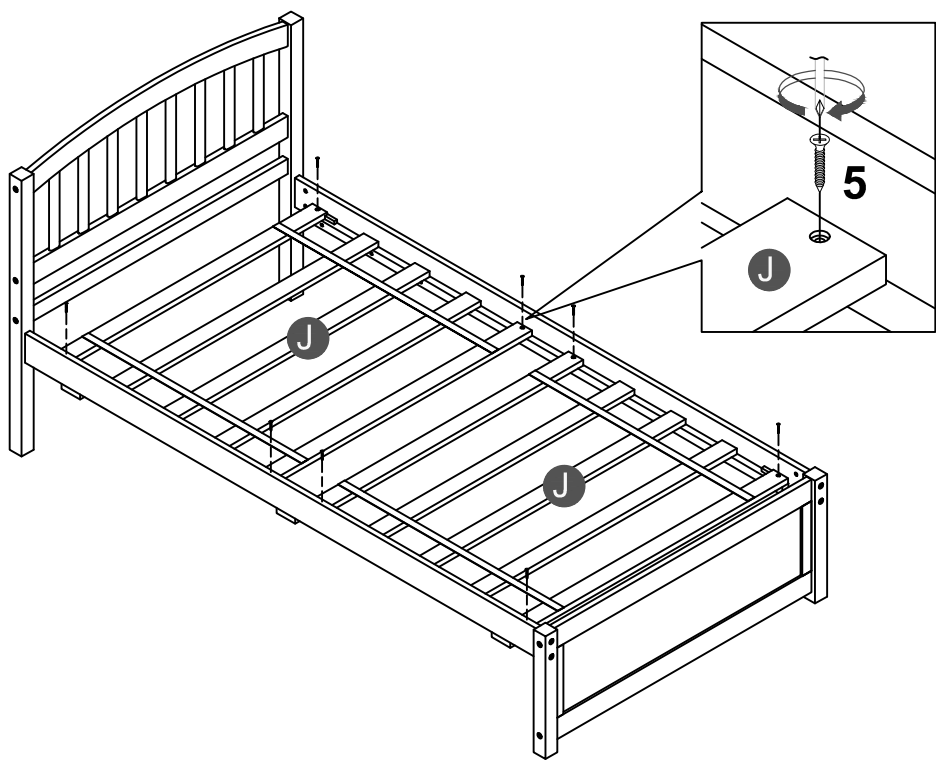

ASSEMBLY INSTRUCTIONS

TWIN BED WITH DRAWER

Detail View

Part List

<p>A</p>  <p>Headboard - 1pc</p>	<p>B</p>  <p>Horizontal bar - 1pc</p>	<p>C</p>  <p>Leg headboard(Left) - 1pc</p>
<p>D</p>  <p>Leg headboard(Right) - 1pc</p>	<p>E</p>  <p>Footboard - 1pc</p>	<p>F</p>  <p>Leg footboard(Right) - 1pc</p>
<p>G</p>  <p>Leg footboard(Left) - 1pc</p>	<p>H</p>  <p>Side rail - 2pcs</p>	<p>J</p>  <p>Slat - (10pcs)</p>
<p>K</p>  <p>Drawer front - 2pcs</p>	<p>L</p>  <p>Drawer back - 2pcs</p>	<p>M</p>  <p>Drawer (Left / Right)- 4pcs</p>
<p>N</p>  <p>Drawer bottom - 2pcs</p>		

Hardware List

1  (Ø15)1/4"*80mm Hex-Head bolts (10pcs)	2  (Ø15)1/4"*100mm Hex-Head bolts (8pcs)	3  1/4"*15 (9.5mm) Horizontal-Hole bolts(26pcs)
4  (1/4")4.5*58mm Allen key (1pc)	5  Ø4*30mm Wood screws (30pcs)	6  (Ø12)1/4"*60mm Hex-Head bolts (8pcs)
7  100*54*20 mm Wheels (8pcs)	8  70*35*19 mm Wood support drawer (3pcs)	9  Ø8*30mm Wood dowel (16pcs)
10  Ø10*20mm Wood dowel (8pcs)		

ASSEMBLY TOOLS REQUIRED (NOT INCLUDED)

PLEASE BE CAREFUL DO NOT DAMAGE THE HOLE POSITION WHEN YOU USE POWER TOOLS !

STEP 1:

STEP 2:

STEP 3:

Wood support drawer (8) with side rail(front) by using screw (5).

STEP 4:

2		3	
8PCS		8PCS	

STEP 5:

5	
8PCS	

STEP 6:

9		3		6	
	8PCS		4PCS		4PCS

x 2

STEP 7: