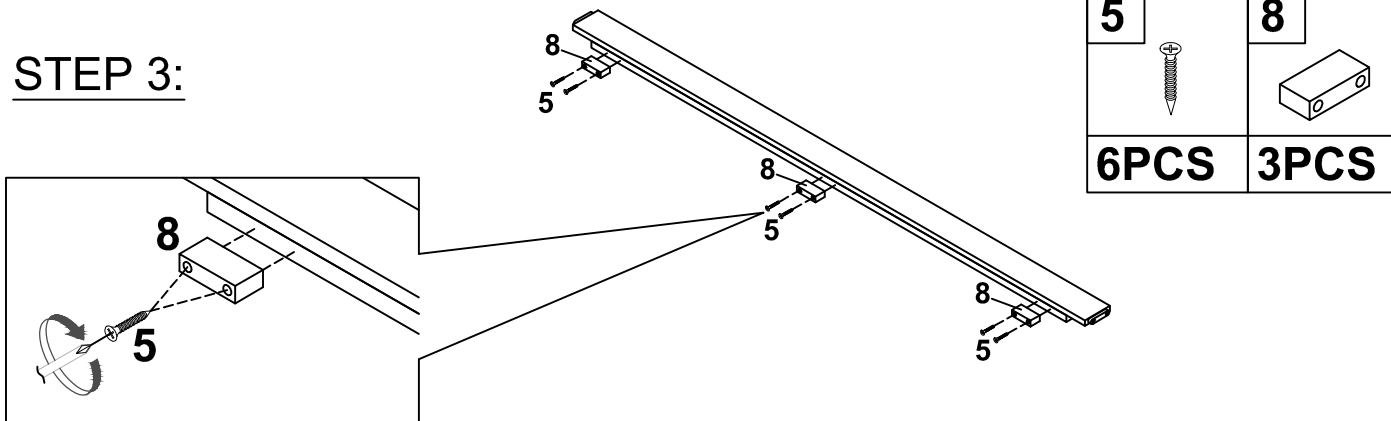

ASSEMBLY INSTRUCTIONS

TWIN BED WITH DRAWER

Detail View

Part List

<p>A</p>  <p>Headboard - 1pc</p>	<p>B</p>  <p>Horizontal bar - 1pc</p>	<p>C</p>  <p>Leg headboard(Left) - 1pc</p>
<p>D</p>  <p>Leg headboard(Right) - 1pc</p>	<p>E</p>  <p>Footboard - 1pc</p>	<p>F</p>  <p>Leg footboard(Right) - 1pc</p>
<p>G</p>  <p>Leg footboard(Left) - 1pc</p>	<p>H</p>  <p>Side rail - 2pcs</p>	<p>J</p>  <p>Slat - (10pcs)</p>
<p>K</p>  <p>Drawer front - 2pcs</p>	<p>L</p>  <p>Drawer back - 2pcs</p>	<p>M</p>  <p>Drawer (Left / Right)- 4pcs</p>
<p>N</p>  <p>Drawer bottom - 2pcs</p>		

Hardware List

1  (Ø15)1/4"*80mm Hex-Head bolts (10pcs)	2  (Ø15)1/4"*100mm Hex-Head bolts (8pcs)	3  1/4"*15 (9.5mm) Horizontal-Hole bolts(26pcs)
4  (1/4")4.5*58mm Allen key (1pc)	5  Ø4*30mm Wood screws (30pcs)	6  (Ø12)1/4"*60mm Hex-Head bolts (8pcs)
7  100*54*20 mm Wheels (8pcs)	8  70*35*19 mm Wood support drawer (3pcs)	9  Ø8*30mm Wood dowel (16pcs)
10  Ø10*20mm Wood dowel (8pcs)		

ASSEMBLY TOOLS REQUIRED (NOT INCLUDED)

PLEASE BE CAREFUL DO NOT DAMAGE THE HOLE POSITION WHEN YOU USE POWER TOOLS !

STEP 1:

STEP 2:

STEP 3:

Wood support drawer (8) with side rail(front) by using screw (5).

STEP 4:

2		3	
8PCS		8PCS	

STEP 5:

5	
8PCS	

STEP 6:

9		3		6	
	8PCS		4PCS		4PCS

x 2

STEP 7: