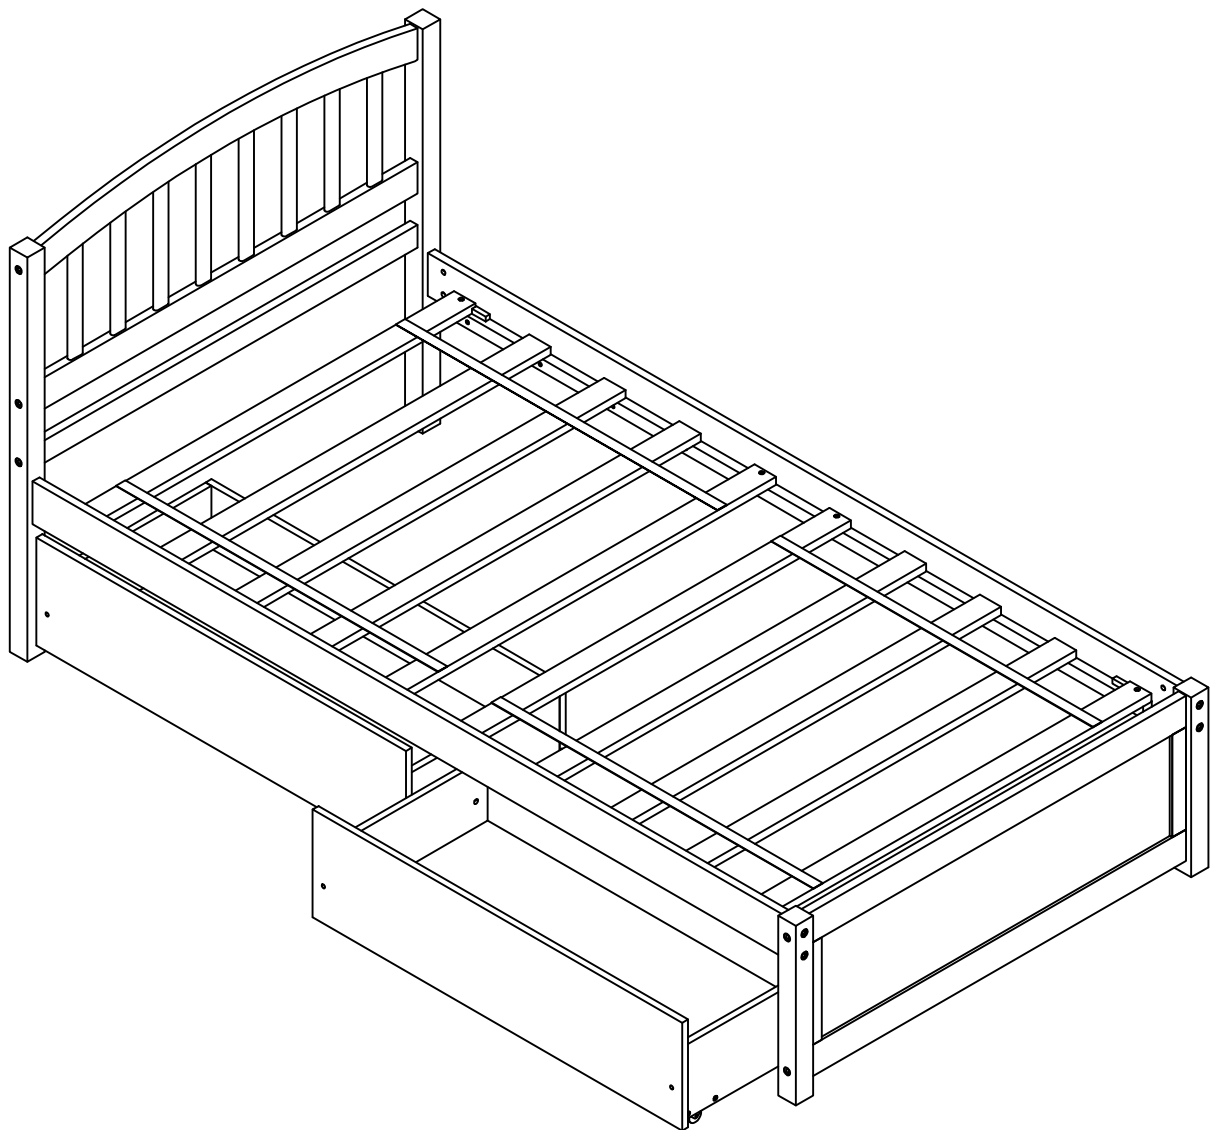

ASSEMBLY INSTRUCTIONS

TWIN BED WITH DRAWER

Detail View

Part List

<p>A</p>  <p>Headboard - 1pc</p>	<p>B</p>  <p>Horizontal bar - 1pc</p>	<p>C</p>  <p>Leg headboard(Left) - 1pc</p>
<p>D</p>  <p>Leg headboard(Right) - 1pc</p>	<p>E</p>  <p>Footboard - 1pc</p>	<p>F</p>  <p>Leg footboard(Right) - 1pc</p>
<p>G</p>  <p>Leg footboard(Left) - 1pc</p>	<p>H</p>  <p>Side rail - 2pcs</p>	<p>J</p>  <p>Slat - (10pcs)</p>
<p>K</p>  <p>Drawer front - 2pcs</p>	<p>L</p>  <p>Drawer back - 2pcs</p>	<p>M</p>  <p>Drawer (Left / Right)- 4pcs</p>
<p>N</p>  <p>Drawer bottom - 2pcs</p>		

Hardware List

1  (Ø15)1/4"*80mm Hex-Head bolts (10pcs)	2  (Ø15)1/4"*100mm Hex-Head bolts (8pcs)	3  1/4"*15 (9.5mm) Horizontal-Hole bolts(26pcs)
4  (1/4")4.5*58mm Allen key (1pc)	5  Ø4*30mm Wood screws (30pcs)	6  (Ø12)1/4"*60mm Hex-Head bolts (8pcs)
7  100*54*20 mm Wheels (8pcs)	8  70*35*19 mm Wood support drawer (3pcs)	9  Ø8*30mm Wood dowel (16pcs)
10  Ø10*20mm Wood dowel (8pcs)		