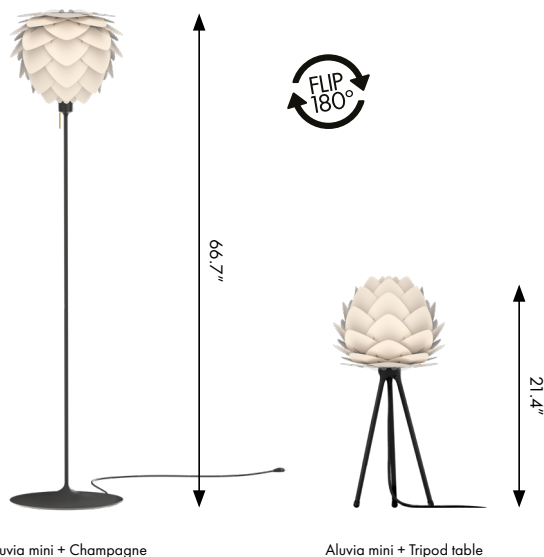

#2128
 #2130
 #2132
 #2134
 #2136
 #2138

UMAGE Aluvia mini

Designed by UIMAGE Design Team in Copenhagen, Denmark

Aluvia mini + Champagne

Aluvia mini + Tripod table

Floor, pendant, wall & table lamp Flip 180°

Unbreakable

Dimensions
 ø 15.7"
 h 11.8"

Material
 Aluminum, PC

Weight
 0.8 lbs

Light source
 E26 - max 15 W LED
 Bulb recommendation: #4041

Packaging
 Gift Box, Dimensions (L×H×D): 20.1 x 13.8 x 1.1"

Assembly time
 20 min - video guide at umage.com