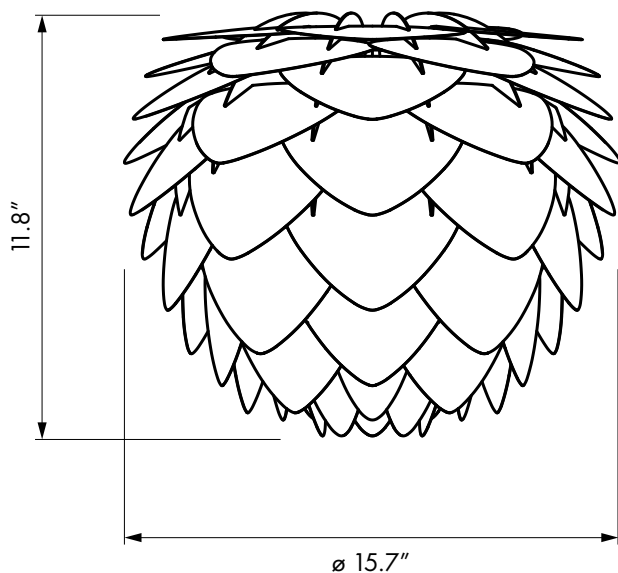

#2128
 #2130
 #2132
 #2134
 #2136
 #2138

UMAGE Aluvia mini

Designed by UIMAGE Design Team in Copenhagen, Denmark

Aluvia mini + Champagne

Aluvia mini + Tripod table

Floor, pendant, wall & table lamp Flip 180°

Unbreakable

Dimensions
 ø 15.7"
 h 11.8"

Material
 Aluminum, PC

Weight
 0.8 lbs

Light source
 E26 - max 15 W LED
 Bulb recommendation: #4041

Packaging
 Gift Box, Dimensions (L×H×D): 20.1 x 13.8 x 1.1"

Assembly time
 20 min - video guide at umage.com