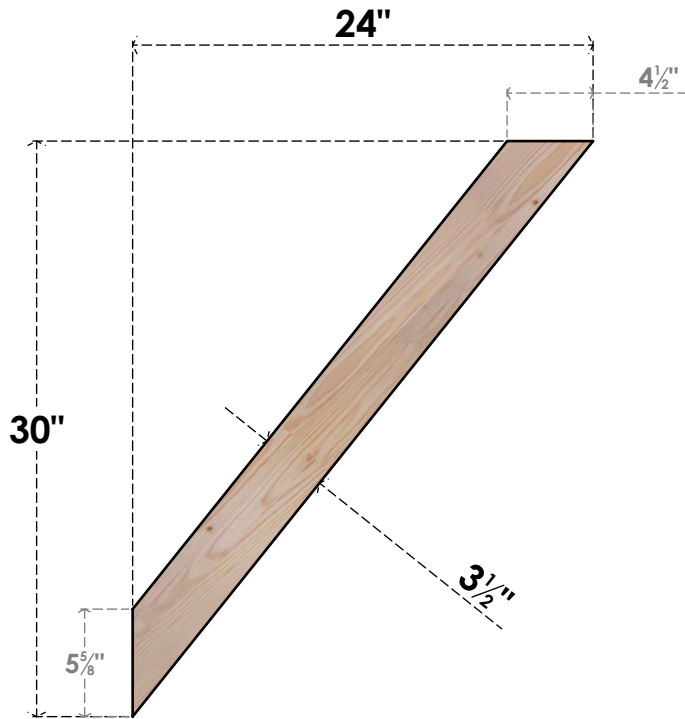

BRC04X24X30TRA00SDF

3 1/2"W X 24"D X 30"H TRADITIONAL SMOOTH BRACE, DOUGLAS FIR

SIDE

FRONT

EKENA MILLWORK
 2300 WEST MAIN ST.
 CLARKSVILLE, TX 75426
 TOLL FREE: 866-607-0453
 WWW.EKENAMILLWORK.COM

NOTES

1. INSTALLATION TO BE COMPLETED IN ACCORDANCE WITH MANUFACTURER'S SPECIFICATIONS.
2. DRAWING MAY NOT BE TO SCALE
3. THIS DRAWING IS INTENDED FOR DESIGN AND PLANNING PURPOSES ONLY.
4. ALL INFORMATION CONTAINED HEREIN WAS CURRENT AT THE TIME OF DEVELOPMENT BUT MUST BE REVIEWED AND APPROVED BY THE PRODUCT MANUFACTURER TO BE CONSIDERED ACCURATE.
5. PRODUCTS ARE NOT KILN DRIED. THIS ITEM IS UNIQUE AND WILL CONTAIN THE NATURAL VARIATIONS THAT THE WOOD SPECIES OFFERS. THIS MAY RESULT IN VARIATIONS UP TO 1/4"