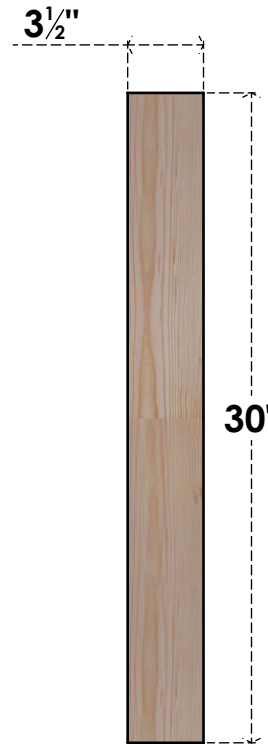

BRC04X24X30TRA00SDF

3 1/2"W X 24"D X 30"H TRADITIONAL SMOOTH BRACE, DOUGLAS FIR

SIDE

FRONT

EKENA MILLWORK
 2300 WEST MAIN ST.
 CLARKSVILLE, TX 75426
 TOLL FREE: 866-607-0453
 WWW.EKENAMILLWORK.COM

NOTES

1. INSTALLATION TO BE COMPLETED IN ACCORDANCE WITH MANUFACTURER'S SPECIFICATIONS.
2. DRAWING MAY NOT BE TO SCALE
3. THIS DRAWING IS INTENDED FOR DESIGN AND PLANNING PURPOSES ONLY.
4. ALL INFORMATION CONTAINED HEREIN WAS CURRENT AT THE TIME OF DEVELOPMENT BUT MUST BE REVIEWED AND APPROVED BY THE PRODUCT MANUFACTURER TO BE CONSIDERED ACCURATE.
5. PRODUCTS ARE NOT KILN DRIED. THIS ITEM IS UNIQUE AND WILL CONTAIN THE NATURAL VARIATIONS THAT THE WOOD SPECIES OFFERS. THIS MAY RESULT IN VARIATIONS UP TO 1/4"