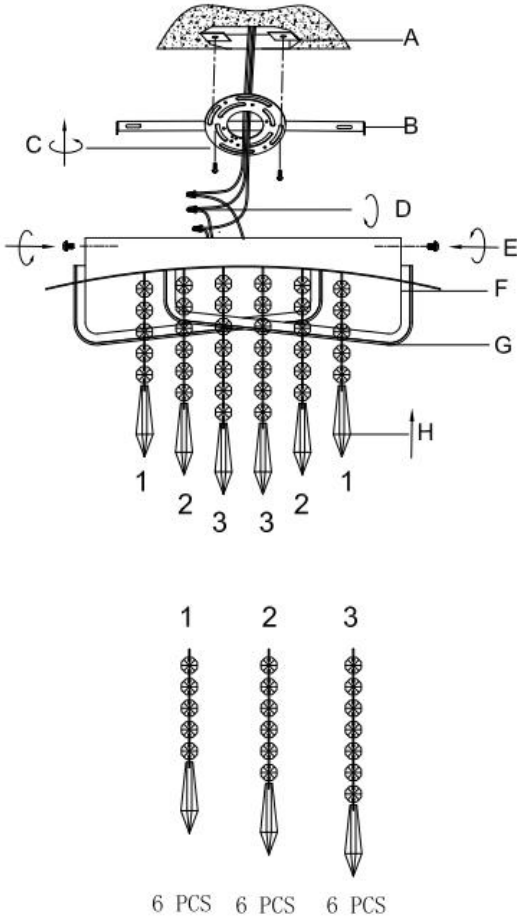

Assembly & Installation Instructions

Warning: If any special control devices are used with this fixture, follow the instructions carefully to assure full compliance with N.E.C. requirements. If there are any questions, contact a qualified electric contractor.

Warning: California Residents Proposition 65
This product contains lead, a chemical known to the state of California to cause cancer and birth defects or other reproductive harm. Do not place the product in your mouth. Wash your hands after handling this product.

Caution: It is highly recommended to get an electrician to install this light. Please make sure to turn the electricity off at the main circuit breaker before beginning installation. All glass is fragile. Use care when handling glass component(s) and/or lamp(s)