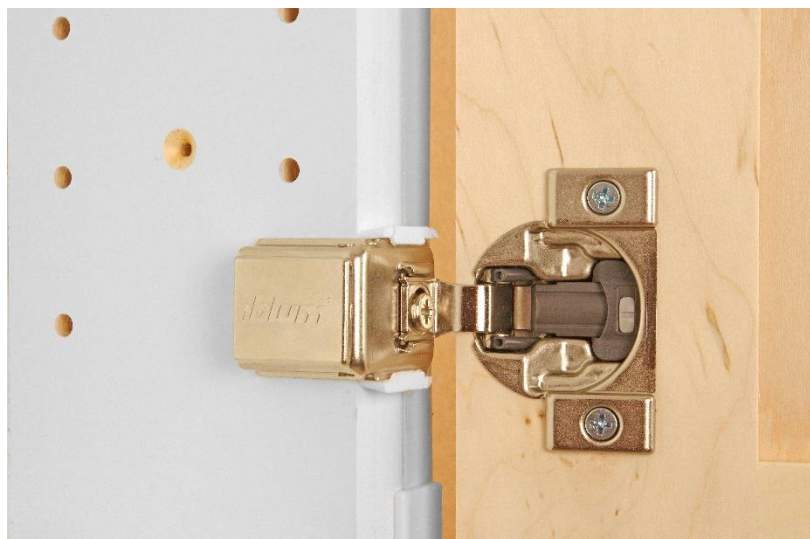

### **Features:**

- ✓ Solid wood construction – screwed together to last a lifetime, especially in a humid bathroom environment!
- ✓ Handcrafted right here in the USA, in sunny Sarasota, Florida!
- ✓ Fully adjustable glass shelves
- ✓ Solid pine box is already finished with white enamel inside regardless of which door finish or model you choose
- ✓ Solid Maple inset panel style door
- ✓ Concealed hinges with soft close feature built in
- ✓ Easy installation – simply screws to the studs on each side of the opening using included screws. Four mounting screws for super secure mounting
- ✓ Our unique, patented design of shelf supports keeps the shelf in place. Because the shelves slide in through the front, the shelves can't fall off and can't move, but you can still adjust them anytime you want.
- ✓ Various finish choices for the door – Unfinished stain grade, Primed and ready to paint, or may be finished for you in one of our colors!
- ✓ Door is reversible – we don't drill for the knob, so you could mount the door on either side as desired.
- ✓ Only requires two screws to mount the door!
- ✓ Door only projects about 1" from the wall when closed.
- ✓ Changeable / Upgradeable anytime with over 30 different door styles available.

# SPECIFICATION SHEET

DeVille® Series Frameless  
Recessed in the wall Cabinet

Cabinet box with adjustable glass shelves inside is already finished in white enamel regardless of model chosen.

Solid Maple  
Inset panel style door  
can open either  
direction

Glass shelves slide into our own design of shelf supports assuring the shelves won't fall off or rock.

Concealed hinges with soft close built-in

# SPECIFICATION SHEET

DeVille® Series Frameless  
Recessed in the wall Cabinet

Thin plastic trim surround covers the edges of your rough opening once it's installed in the wall. (1/2" of coverage all the way around) The door covers the entire trim surround when closed.