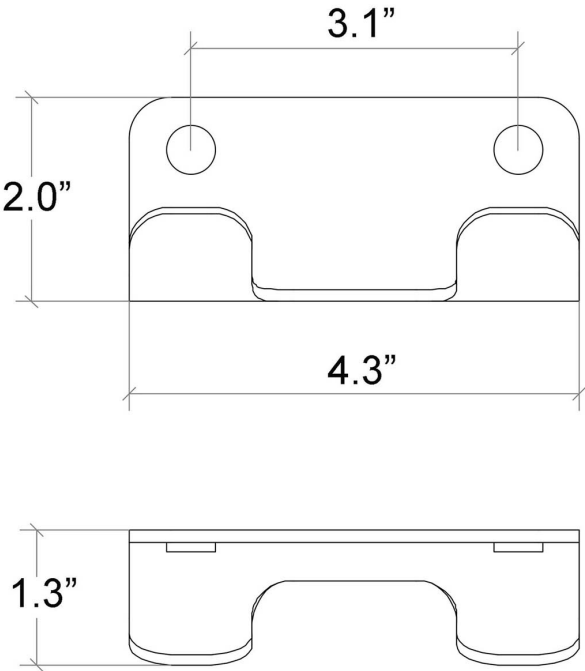

### Finishes:

 White

 Matte Black

\* WS Bath Collections reserves the right to revise dimensions or information on this sheet without notice

<b>Collection</b> Seta	<b>Model  </b> Seta 51803	Dimensions Metric <i>1 inch = 2.54 cm</i> <i>1 inch = 25.4 mm</i>	 1051 Lea Drive - Collegeville, PA 19426 Tel. 215 513 9400 - Fax 610 831 0215 <a href="http://www.ws bathcollections.com">www.ws bathcollections.com</a> - <a href="mailto:info@ws bathcollections.com">info@ws bathcollections.com</a>
---------------------------	------------------------------	---	---

\* WS Bath Collections reserves the right to revise dimensions or information on this sheet without notice

<b>Collection  </b> Seta	<b>Model  </b> Seta 51803	Dimensions Metric <i>1 inch = 2.54 cm</i> <i>1 inch = 25.4 mm</i>	 1051 Lea Drive - Collegeville, PA 19426 Tel. 215 513 9400 - Fax 610 831 0215 <a href="http://www.ws bathcollections.com">www.ws bathcollections.com</a> - <a href="mailto:info@ws bathcollections.com">info@ws bathcollections.com</a>
-----------------------------	------------------------------	---	---