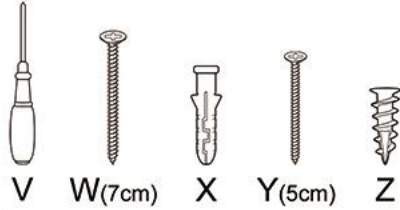

Installation Guide

Wall Mounted Cat Furniture

Attention: Please use yellow expansion screws for brick or cement walls, and white expansion screws for gypsum board walls

• On the wall

Packing list

Tools required

Yellow expansion screws installation steps

White expansion screws installation steps