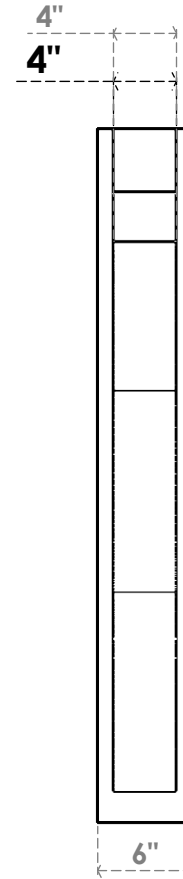

ITEM NUMBER: OUTUROC040X060X32000X44000X040X020X040FST44RCPR

4"W TOP X 6"W BACK X 32"D X 44"H X 4"T TOP X 2"T BACK TIMBERTHANE ROUGH CEDAR FUNSTON FAUX WOOD OPEN OUTLOOKER, BLOCK TOP AND BACK, 4"W CLOSED BRACE, PRIMED TAN

SIDE PROFILE

FRONT PROFILE

ISOMETRIC

GENERATED DATE : 07/06/2023

EKENA MILLWORK
2300 WEST MAIN ST.
CLARKSVILLE, TX 75426
TOLL FREE: 866-607-0453
WWW.EKENAMILLWORK.COM

NOTES

1. INSTALLATION TO BE COMPLETED IN ACCORDANCE WITH MANUFACTURER'S SPECIFICATIONS.
2. DRAWING MAY NOT BE TO SCALE
3. THIS DRAWING IS INTENDED FOR DESIGN AND PLANNING PURPOSES ONLY.
4. ALL INFORMATION CONTAINED HEREIN WAS CURRENT AT THE TIME OF DEVELOPMENT BUT MUST BE REVIEWED AND APPROVED BY THE PRODUCT MANUFACTURER TO BE CONSIDERED ACCURATE.
5. TIMBERTHANE ARCHITECTURAL PRODUCTS ARE MADE FROM HIGH DENSITY URETHANE AND COME FACTORY PRIMED