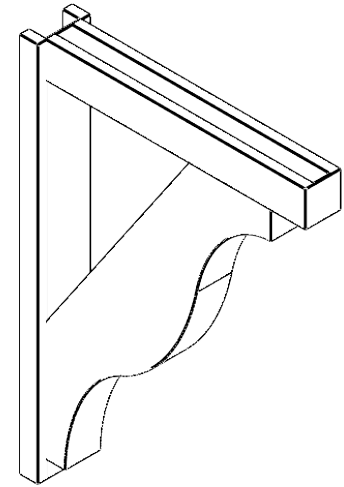

ITEM NUMBER: OUTUROC040X060X32000X44000X040X020X040FST44RCPR

4"W TOP X 6"W BACK X 32"D X 44"H X 4"T TOP X 2"T BACK TIMBERTHANE ROUGH CEDAR FUNSTON FAUX WOOD OPEN OUTLOOKER, BLOCK TOP AND BACK, 4"W CLOSED BRACE, PRIMED TAN

SIDE PROFILE

FRONT PROFILE

ISOMETRIC

GENERATED DATE : 07/06/2023

EKENA MILLWORK
2300 WEST MAIN ST.
CLARKSVILLE, TX 75426
TOLL FREE: 866-607-0453
WWW.EKENAMILLWORK.COM

NOTES

1. INSTALLATION TO BE COMPLETED IN ACCORDANCE WITH MANUFACTURER'S SPECIFICATIONS.
2. DRAWING MAY NOT BE TO SCALE
3. THIS DRAWING IS INTENDED FOR DESIGN AND PLANNING PURPOSES ONLY.
4. ALL INFORMATION CONTAINED HEREIN WAS CURRENT AT THE TIME OF DEVELOPMENT BUT MUST BE REVIEWED AND APPROVED BY THE PRODUCT MANUFACTURER TO BE CONSIDERED ACCURATE.
5. TIMBERTHANE ARCHITECTURAL PRODUCTS ARE MADE FROM HIGH DENSITY URETHANE AND COME FACTORY PRIMED