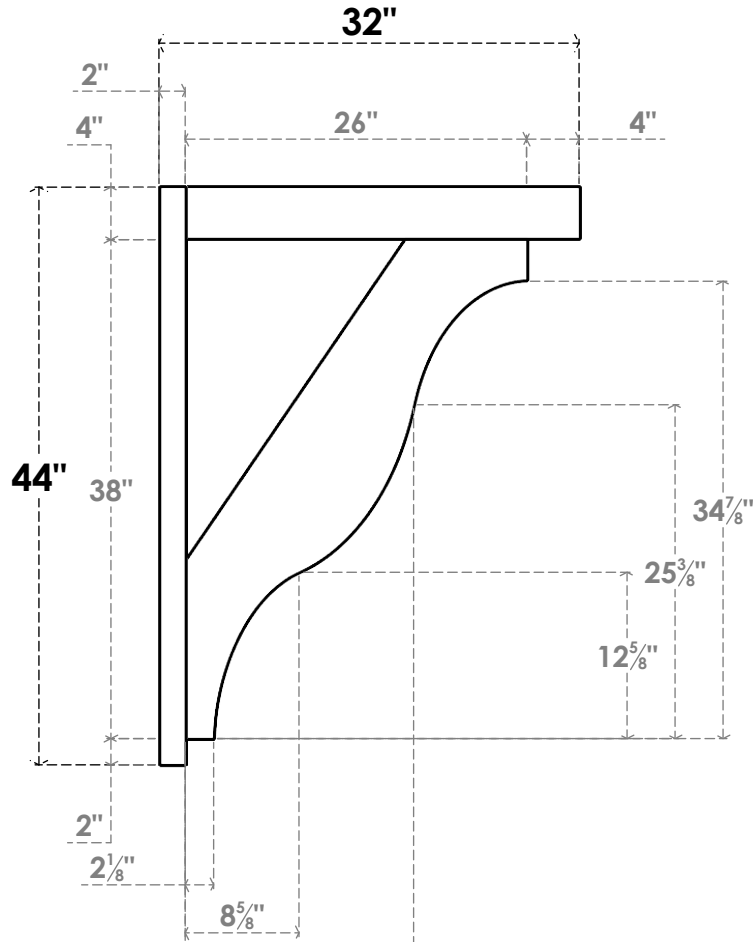

ITEM NUMBER: OUTUROC040X060X32000X44000X040X020X040FST44RCPR

4"W TOP X 6"W BACK X 32"D X 44"H X 4"T TOP X 2"T BACK TIMBERTHANE ROUGH CEDAR FUNSTON FAUX WOOD OPEN OUTLOOKER, BLOCK TOP AND BACK, 4"W CLOSED BRACE, PRIMED TAN

SIDE PROFILE

FRONT PROFILE

ISOMETRIC

GENERATED DATE : 07/06/2023

EKENA MILLWORK
2300 WEST MAIN ST.
CLARKSVILLE, TX 75426
TOLL FREE: 866-607-0453
WWW.EKENAMILLWORK.COM

NOTES

1. INSTALLATION TO BE COMPLETED IN ACCORDANCE WITH MANUFACTURER'S SPECIFICATIONS.
2. DRAWING MAY NOT BE TO SCALE
3. THIS DRAWING IS INTENDED FOR DESIGN AND PLANNING PURPOSES ONLY.
4. ALL INFORMATION CONTAINED HEREIN WAS CURRENT AT THE TIME OF DEVELOPMENT BUT MUST BE REVIEWED AND APPROVED BY THE PRODUCT MANUFACTURER TO BE CONSIDERED ACCURATE.
5. TIMBERTHANE ARCHITECTURAL PRODUCTS ARE MADE FROM HIGH DENSITY URETHANE AND COME FACTORY PRIMED