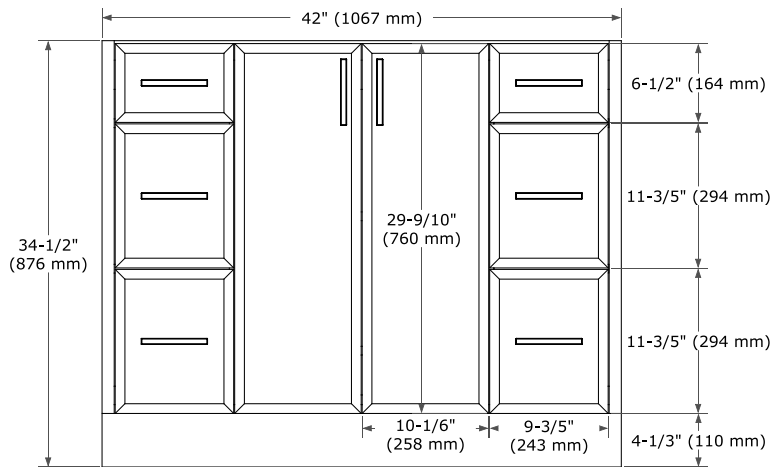

KELLY 42" SINGLE SINK BASE CABINET

ARIEL

BASE CABINET DIMENSIONS

42" W x 21.5" D x 34.5" H

FEATURES

- Solid wood frame and Plywood
- Soft-close system
- Dovetail construction
- Stylish Slim Shaker Door
- Pull-out inside drawer
- Adjustable shelf

SIDE VIEW

PLAN VIEW

43" SINGLE RECTANGLE SINK COUNTERTOP WITH 1.5 IN. THICKNESS

ARIEL

OVERALL DIMENSIONS

43" W x 22" D x 1.5" H

COUNTERTOP OPTIONS

Carrara Marble

White Quartz

FEATURES

- Solid countertop with mitered edges & seams
- Undermount white rectangular sink
- Pre-drilled for 8" widespread faucet

INCLUDED

- Countertop
- Matching Backsplash
- Rectangle Sink

COUNTERTOP PLAN VIEW

EDGE SIDE VIEW

THREE DIMENSIONAL COUNTERTOP VIEW