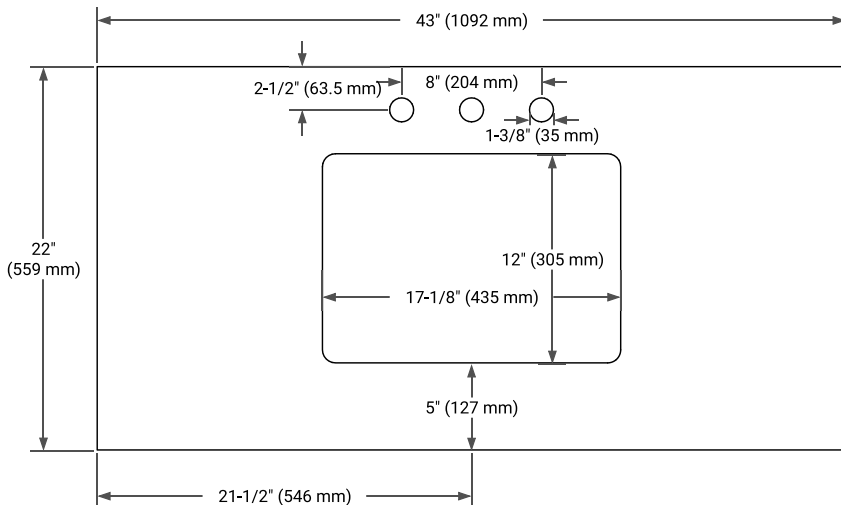

KELLY 42" SINGLE SINK BASE CABINET

ARIEL

BASE CABINET DIMENSIONS

42" W x 21.5" D x 34.5" H

FEATURES

- Solid wood frame and Plywood
- Soft-close system
- Dovetail construction
- Stylish Slim Shaker Door
- Pull-out inside drawer
- Adjustable shelf

SIDE VIEW

PLAN VIEW

43" SINGLE RECTANGLE SINK COUNTERTOP WITH 1.5 IN. THICKNESS

ARIEL

OVERALL DIMENSIONS

43" W x 22" D x 1.5" H

COUNTERTOP OPTIONS

Carrara Marble

White Quartz

FEATURES

- Solid countertop with mitered edges & seams
- Undermount white rectangular sink
- Pre-drilled for 8" widespread faucet

INCLUDED

- Countertop
- Matching Backsplash
- Rectangle Sink

COUNTERTOP PLAN VIEW

EDGE SIDE VIEW

THREE DIMENSIONAL COUNTERTOP VIEW