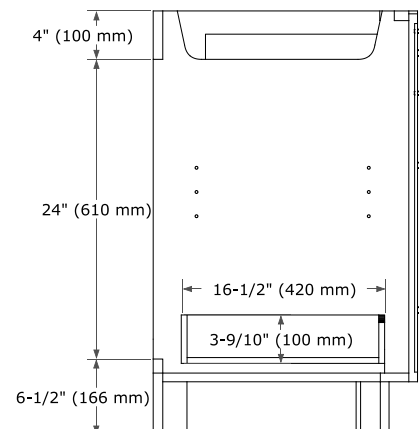

KELLY 42" SINGLE SINK BASE CABINET

ARIEL

BASE CABINET DIMENSIONS

42" W x 21.5" D x 34.5" H

FEATURES

- Solid wood frame and Plywood
- Soft-close system
- Dovetail construction
- Stylish Slim Shaker Door
- Pull-out inside drawer
- Adjustable shelf

SIDE VIEW

PLAN VIEW

43" SINGLE RECTANGLE SINK COUNTERTOP WITH 1.5 IN. THICKNESS

ARIEL

OVERALL DIMENSIONS

43" W x 22" D x 1.5" H

COUNTERTOP OPTIONS

Carrara Marble

EDGE SIDE VIEW

THREE DIMENSIONAL COUNTERTOP VIEW