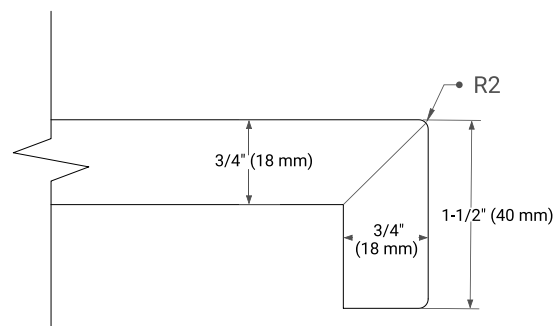

KELLY 42" SINGLE SINK BASE CABINET

ARIEL

BASE CABINET DIMENSIONS

42" W x 21.5" D x 34.5" H

FEATURES

- Solid wood frame and Plywood
- Soft-close system
- Dovetail construction
- Stylish Slim Shaker Door
- Pull-out inside drawer
- Adjustable shelf

SIDE VIEW

PLAN VIEW

43" SINGLE RECTANGLE SINK COUNTERTOP WITH 1.5 IN. THICKNESS

ARIEL

OVERALL DIMENSIONS

43" W x 22" D x 1.5" H

COUNTERTOP OPTIONS

Carrara Marble

White Quartz

FEATURES

- Solid countertop with mitered edges & seams
- Undermount white rectangular sink
- Pre-drilled for 8" widespread faucet

INCLUDED

- Countertop
- Matching Backsplash
- Rectangle Sink

COUNTERTOP PLAN VIEW

EDGE SIDE VIEW

THREE DIMENSIONAL COUNTERTOP VIEW