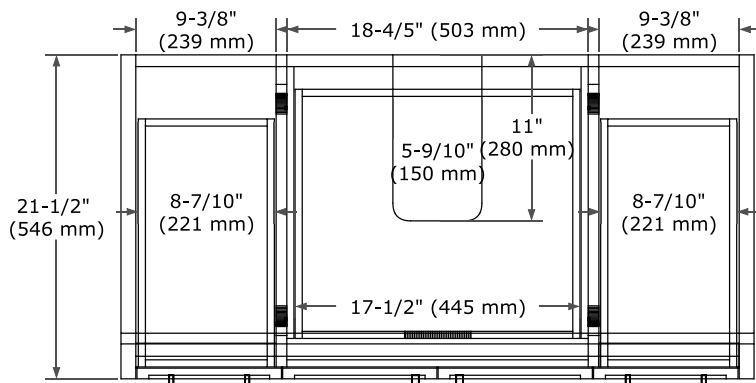

KELLY 42" SINGLE SINK BASE CABINET

ARIEL

BASE CABINET DIMENSIONS

42" W x 21.5" D x 34.5" H

FEATURES

- Solid wood frame and Plywood
- Soft-close system
- Dovetail construction
- Stylish Slim Shaker Door
- Pull-out inside drawer
- Adjustable shelf

SIDE VIEW

PLAN VIEW

43" SINGLE RECTANGLE SINK COUNTERTOP WITH 1.5 IN. THICKNESS

ARIEL

OVERALL DIMENSIONS

43" W x 22" D x 1.5" H

COUNTERTOP OPTIONS

Carrara Marble

White Quartz

FEATURES

- Solid countertop with mitered edges & seams
- Undermount white rectangular sink
- Pre-drilled for 8" widespread faucet

INCLUDED

- Countertop
- Matching Backsplash
- Rectangle Sink

COUNTERTOP PLAN VIEW

EDGE SIDE VIEW

THREE DIMENSIONAL COUNTERTOP VIEW