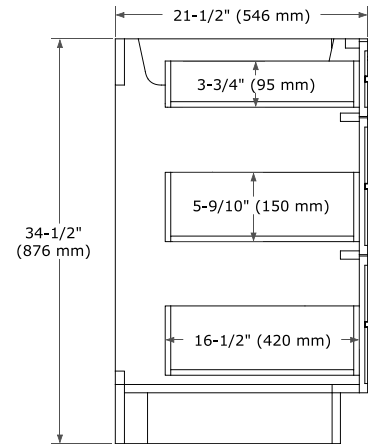

KELLY 42" SINGLE SINK BASE CABINET

ARIEL

BASE CABINET DIMENSIONS

42" W x 21.5" D x 34.5" H

FEATURES

- Solid wood frame and Plywood
- Soft-close system
- Dovetail construction
- Stylish Slim Shaker Door
- Pull-out inside drawer
- Adjustable shelf

SIDE VIEW

PLAN VIEW

43" SINGLE RECTANGLE SINK COUNTERTOP WITH 1.5 IN. THICKNESS

ARIEL

OVERALL DIMENSIONS

43" W x 22" D x 1.5" H

COUNTERTOP OPTIONS

Carrara Marble

EDGE SIDE VIEW

THREE DIMENSIONAL COUNTERTOP VIEW