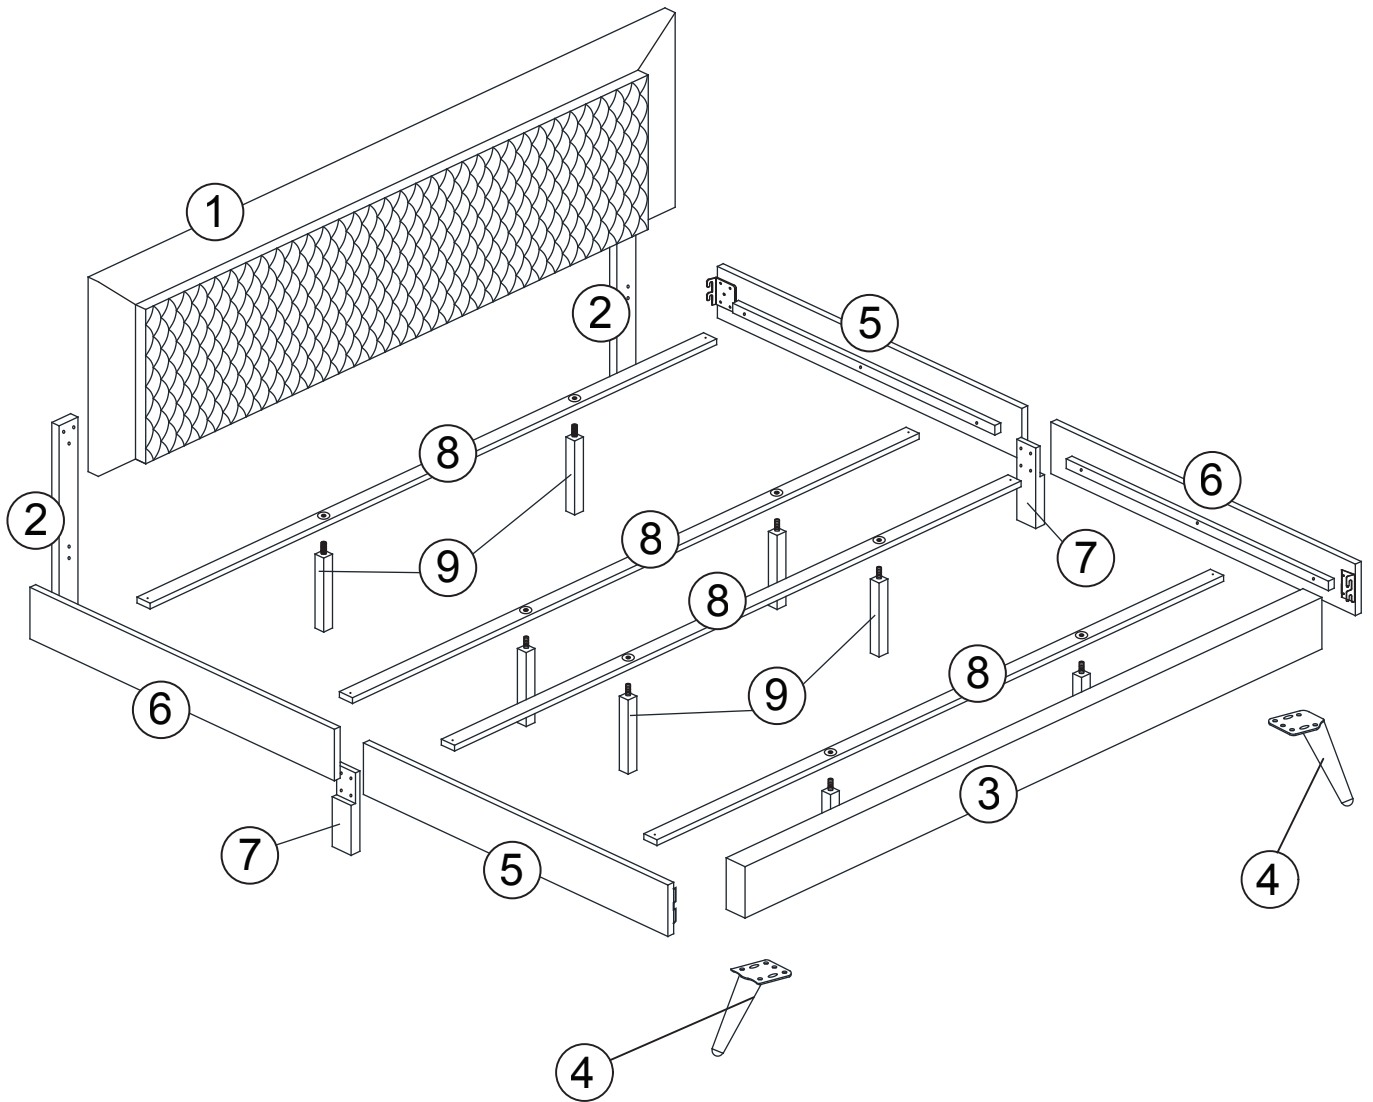

80157-KING BED ASSEMBLY INSTRUCTION

PARTS LIST

ITEM	DESCRIPTION	DRAWING	QTY
1	HEADBOARD		1 PC
2	HEADBOARD LEG		2 PCS
3	FOOTBOARD		1 PC
4	FOOTBOARD LEG		2 PCS
5	SIDE RAIL (L)		2 PCS
6	SIDE RAIL (R)		2 PCS
7	SIDE RAIL LEG		2 PCS
8	SLAT		4 PCS
9	SUPPORT LEG WITH HANGER BOLT		8 PCS

80157-KING BED ASSEMBLY INSTRUCTION

PARTS ' LOCATION