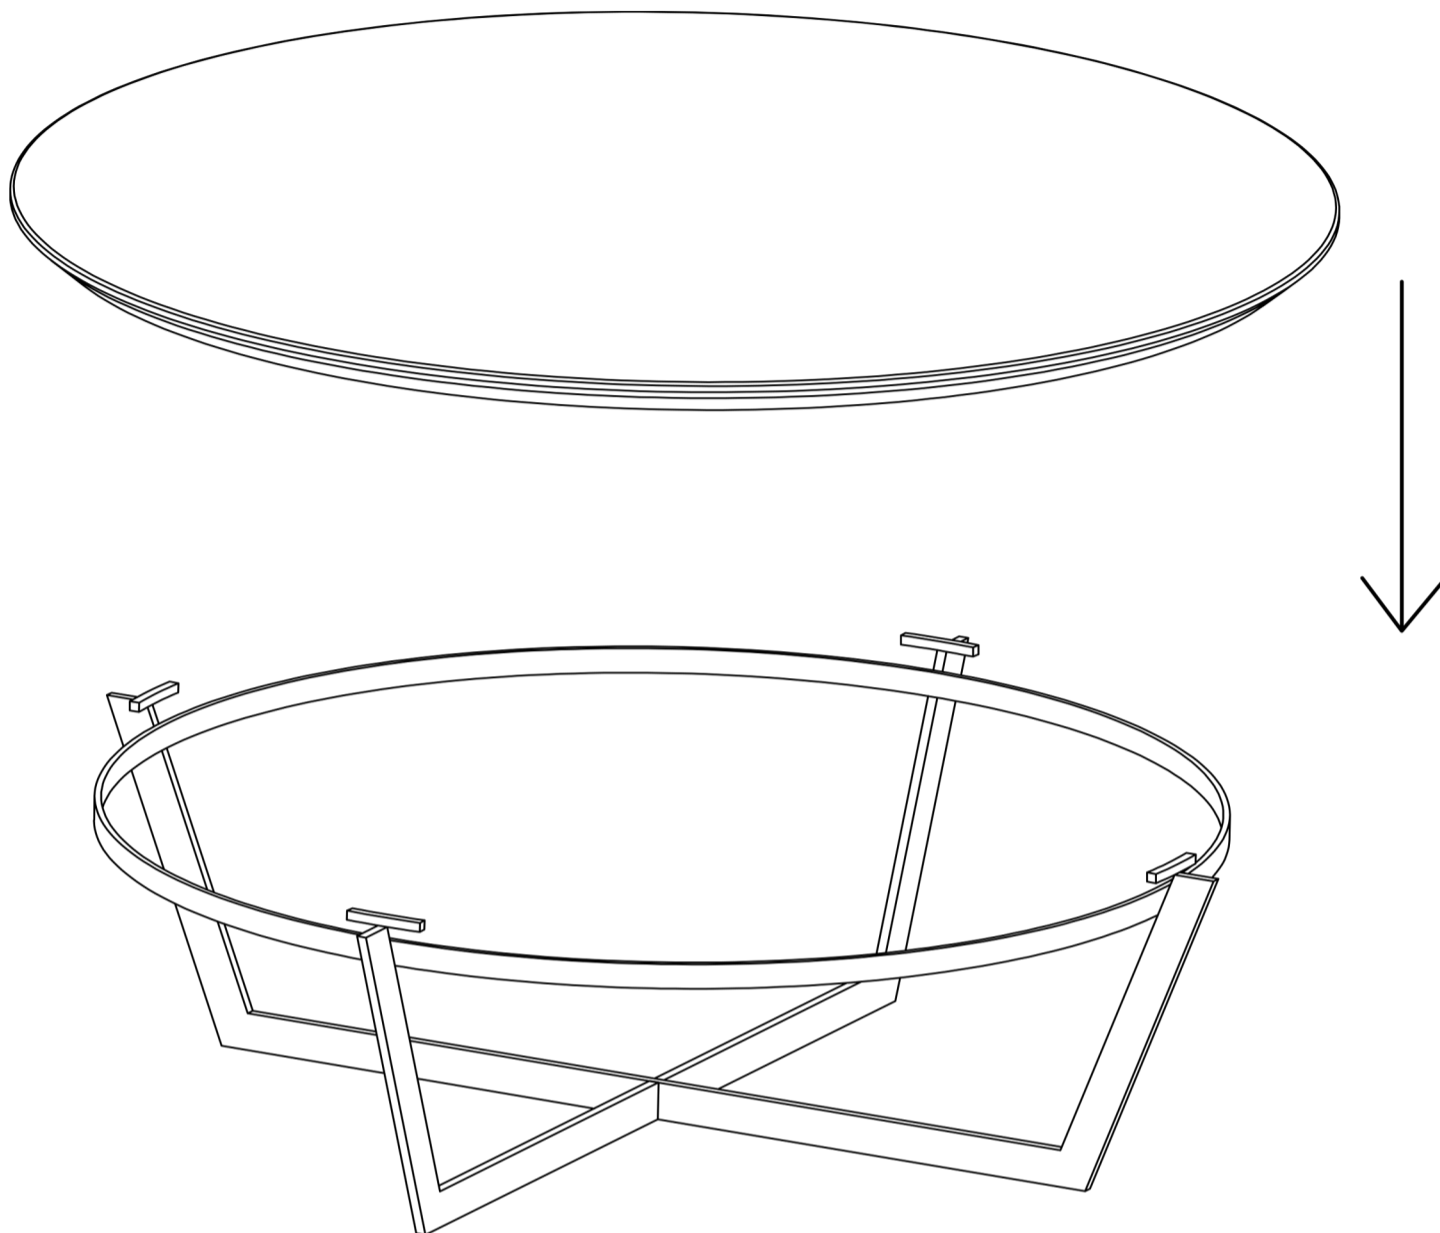

# Assembly Instruction

Product Description: Felix Round Coffee Table

## Hardware and Component List:

No.	Hardware/Component List	Quantity
1	 Table Top	01
2	 Base	01

1

2