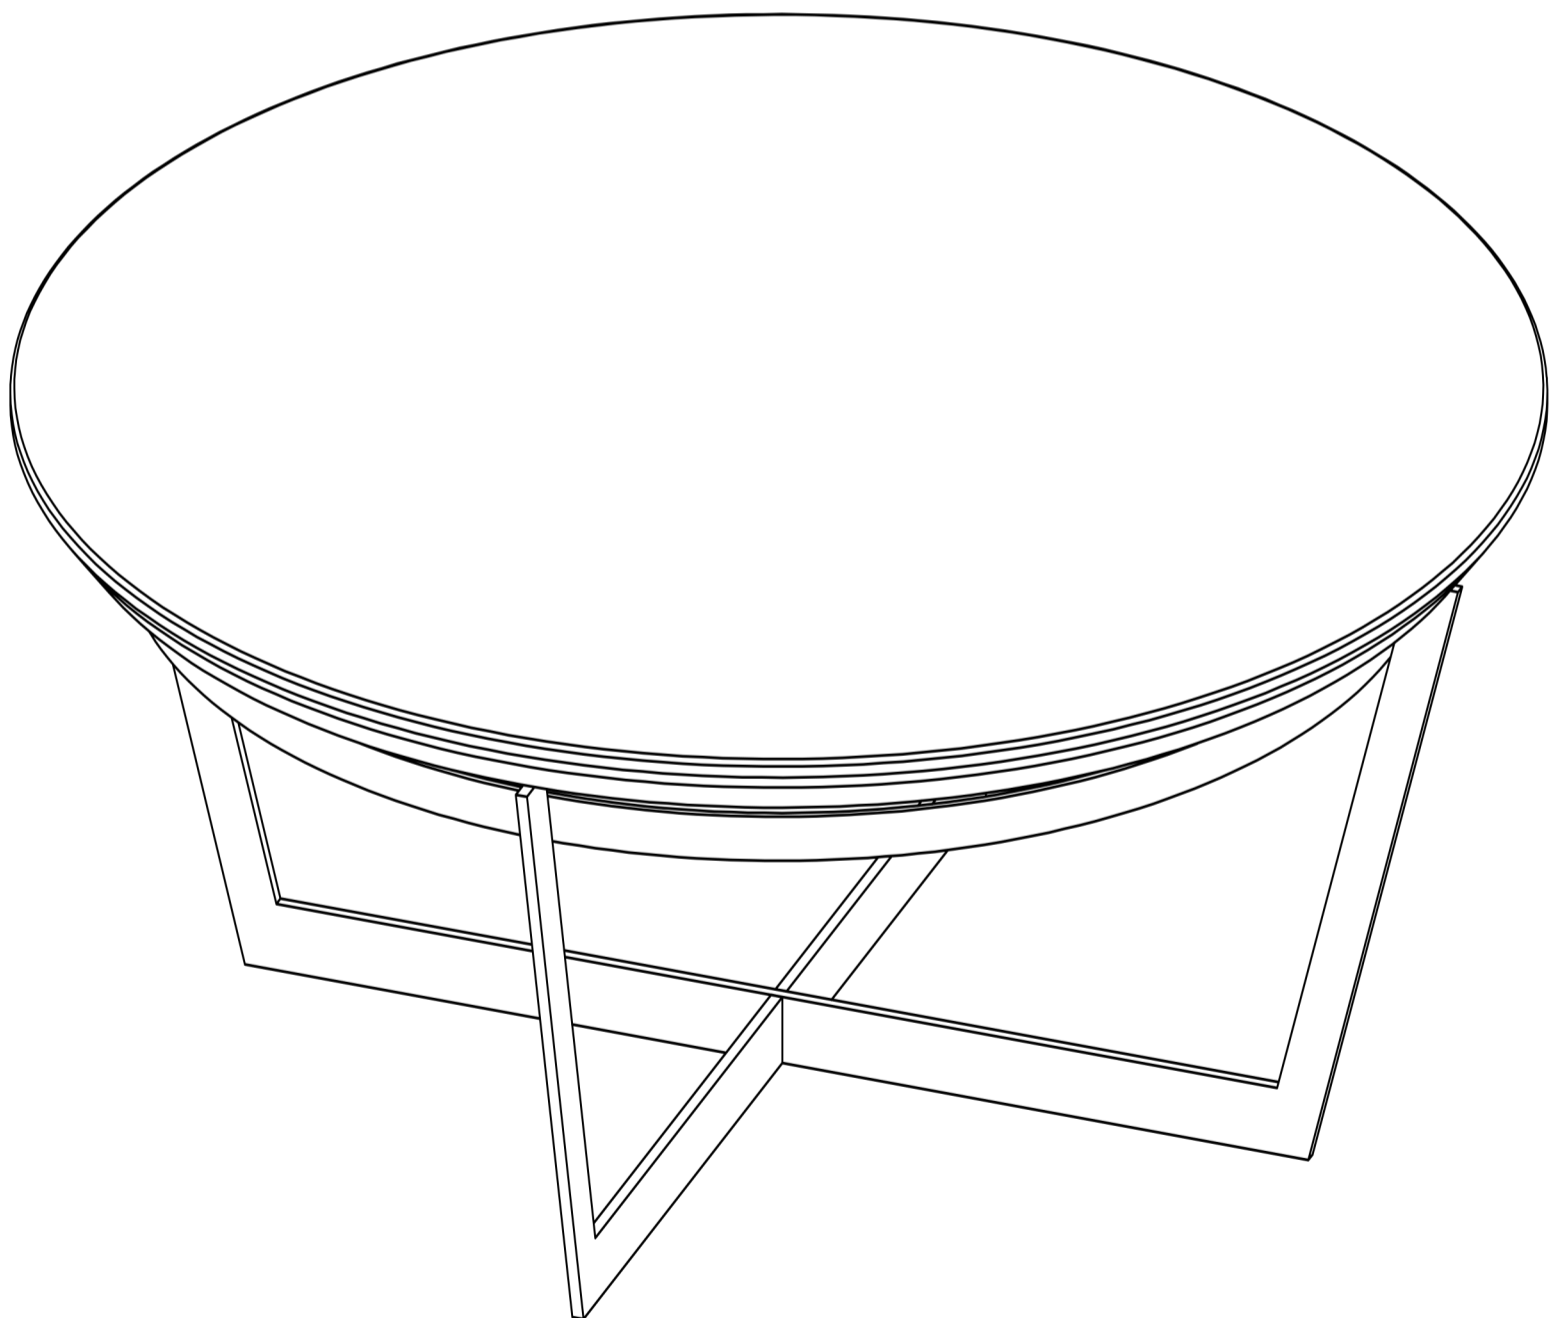

# Assembly Instruction

Product Description: Felix Round Coffee Table

## Hardware and Component List:

No.	Hardware/Component List	Quantity
1	 Table Top	01
2	 Base	01

1

2