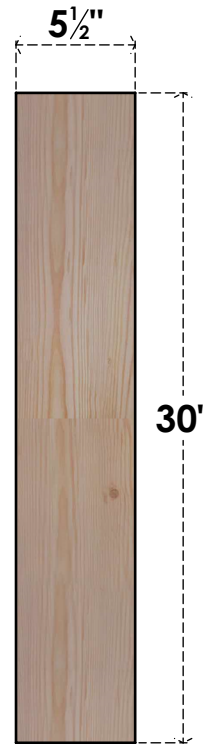

BRC06X24X30TRA00SDF

5 1/2"W X 24"D X 30"H TRADITIONAL SMOOTH BRACE, DOUGLAS FIR

SIDE

FRONT

EKENA MILLWORK
 2300 WEST MAIN ST.
 CLARKSVILLE, TX 75426
 TOLL FREE: 866-607-0453
 WWW.EKENAMILLWORK.COM

NOTES

1. INSTALLATION TO BE COMPLETED IN ACCORDANCE WITH MANUFACTURER'S SPECIFICATIONS.
2. DRAWING MAY NOT BE TO SCALE
3. THIS DRAWING IS INTENDED FOR DESIGN AND PLANNING PURPOSES ONLY.
4. ALL INFORMATION CONTAINED HEREIN WAS CURRENT AT THE TIME OF DEVELOPMENT BUT MUST BE REVIEWED AND APPROVED BY THE PRODUCT MANUFACTURER TO BE CONSIDERED ACCURATE.
5. PRODUCTS ARE NOT KILN DRIED. THIS ITEM IS UNIQUE AND WILL CONTAIN THE NATURAL VARIATIONS THAT THE WOOD SPECIES OFFERS. THIS MAY RESULT IN VARIATIONS UP TO 1/4"