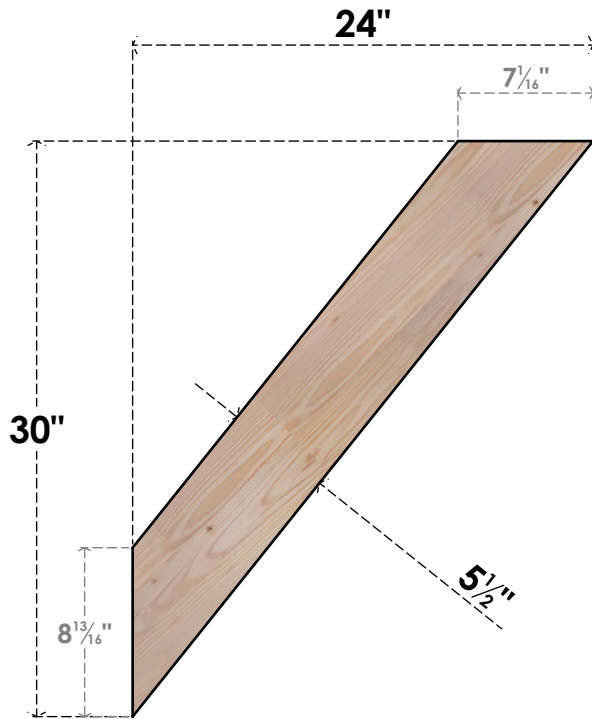

BRC06X24X30TRA00SDF

5 1/2"W X 24"D X 30"H TRADITIONAL SMOOTH BRACE, DOUGLAS FIR

SIDE

FRONT

EKENA MILLWORK
 2300 WEST MAIN ST.
 CLARKSVILLE, TX 75426
 TOLL FREE: 866-607-0453
 WWW.EKENAMILLWORK.COM

NOTES

1. INSTALLATION TO BE COMPLETED IN ACCORDANCE WITH MANUFACTURER'S SPECIFICATIONS.
2. DRAWING MAY NOT BE TO SCALE
3. THIS DRAWING IS INTENDED FOR DESIGN AND PLANNING PURPOSES ONLY.
4. ALL INFORMATION CONTAINED HEREIN WAS CURRENT AT THE TIME OF DEVELOPMENT BUT MUST BE REVIEWED AND APPROVED BY THE PRODUCT MANUFACTURER TO BE CONSIDERED ACCURATE.
5. PRODUCTS ARE NOT KILN DRIED. THIS ITEM IS UNIQUE AND WILL CONTAIN THE NATURAL VARIATIONS THAT THE WOOD SPECIES OFFERS. THIS MAY RESULT IN VARIATIONS UP TO 1/4"