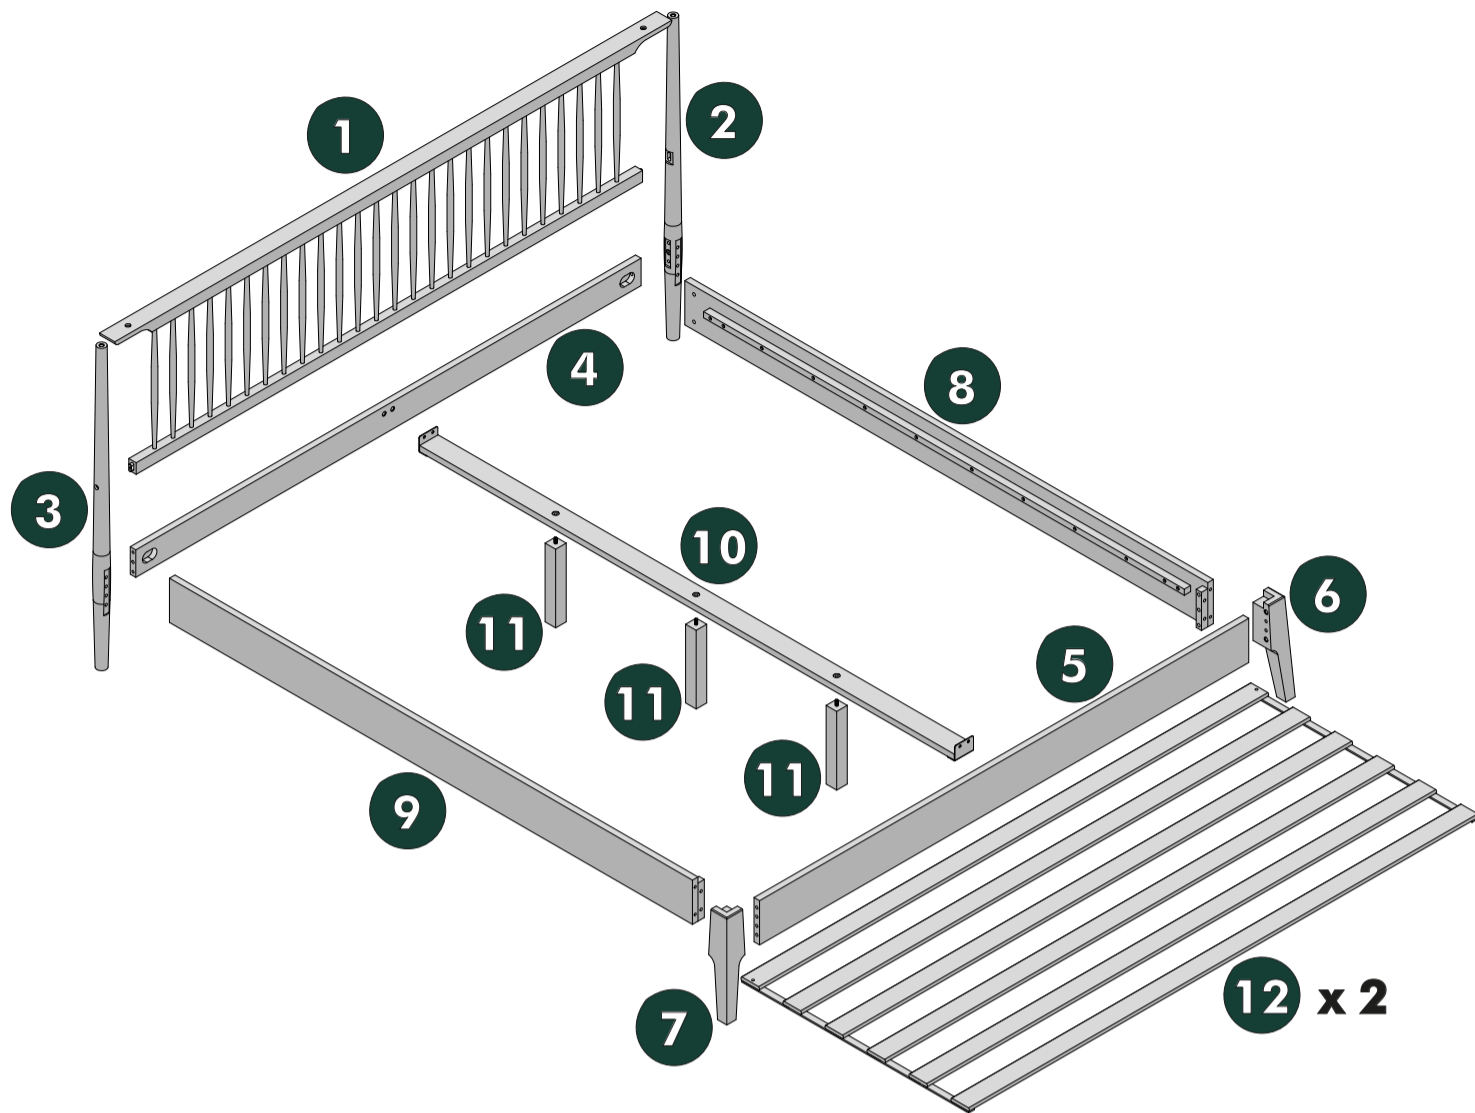

ASSEMBLY INSTRUCTION

**TEAM ASSEMBLY
RECOMMENDED**

RUBY KING/QUEEN BED

Components

A		M6*90 Bolt	4
B		M6*40 Screw	2
C		M8*15 Bolt	4
D		M8*35 Bolt	6
E		M8*50 Bolt	6

F		Flat Washer	8
G		Cross Dowel	4
H		Arc Washer	6
I		M4 Allen Key	1
J		M5 Allen Key	1