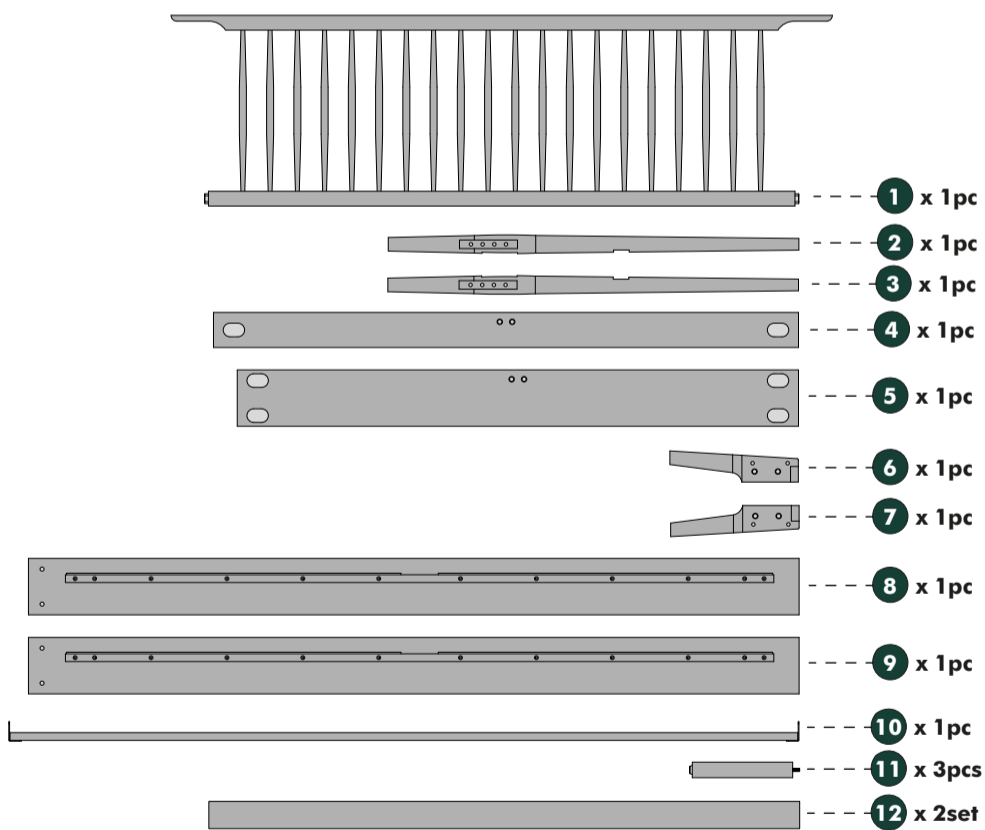

ASSEMBLY INSTRUCTION

**TEAM ASSEMBLY
RECOMMENDED**

RUBY KING/QUEEN BED

Components

A		M6*90 Bolt	4
B		M6*40 Screw	2
C		M8*15 Bolt	4
D		M8*35 Bolt	6
E		M8*50 Bolt	6

F		Flat Washer	8
G		Cross Dowel	4
H		Arc Washer	6
I		M4 Allen Key	1
J		M5 Allen Key	1