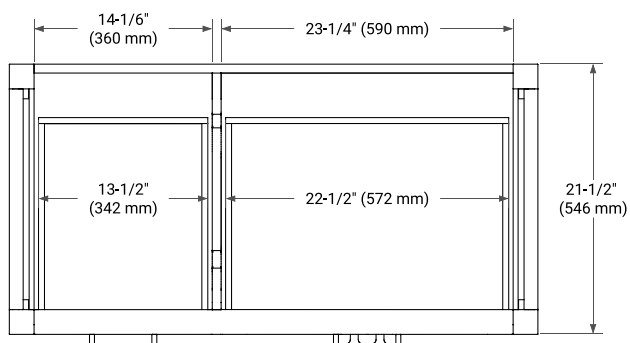

42" RIGHT OFFSET CABINET

BASE CABINET DIMENSIONS

42" W x 21.5" D x 34.5" H

FEATURES

- Solid wood frame & plywood panels
- Dovetail drawers and joints
- Soft closing doors & drawers

HARDWARE FINISHES*

Brushed Nickel Satin Brass Matte Black Polished Chrome

PLAN VIEW

42" RIGHT RECTANGLE SINK COUNTERTOP WITH 2 IN. THICKNESS

OVERALL DIMENSIONS

42.25" W x 22" D x 2" H

COUNTERTOP OPTIONS

Carrara Marble

FEATURES

- Solid countertop with mitered edges & seams
- Undermount white rectangular sink
- Pre-drilled for 8" widespread faucet

INCLUDED

- Countertop
- Matching Backsplash
- Rectangle Sink

COUNTERTOP PLAN VIEW

EDGE SIDE VIEW

THREE DIMENSIONAL COUNTERTOP VIEW