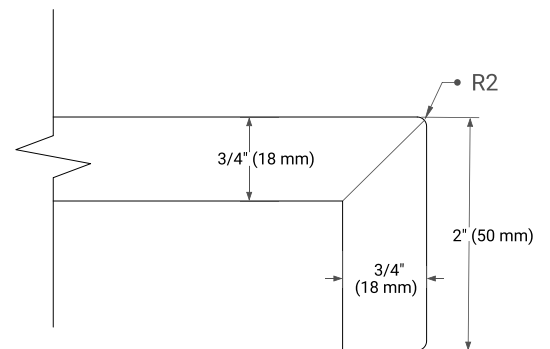

42" RIGHT OFFSET CABINET

BASE CABINET DIMENSIONS

42" W x 21.5" D x 34.5" H

FEATURES

- Solid wood frame & plywood panels
- Dovetail drawers and joints
- Soft closing doors & drawers

HARDWARE FINISHES*

Brushed Nickel Satin Brass Matte Black Polished Chrome

PLAN VIEW

42" RIGHT RECTANGLE SINK COUNTERTOP WITH 2 IN. THICKNESS

OVERALL DIMENSIONS

42.25" W x 22" D x 2" H

COUNTERTOP OPTIONS

Carrara Marble

FEATURES

- Solid countertop with mitered edges & seams
- Undermount white rectangular sink
- Pre-drilled for 8" widespread faucet

INCLUDED

- Countertop
- Matching Backsplash
- Rectangle Sink

COUNTERTOP PLAN VIEW

EDGE SIDE VIEW

THREE DIMENSIONAL COUNTERTOP VIEW