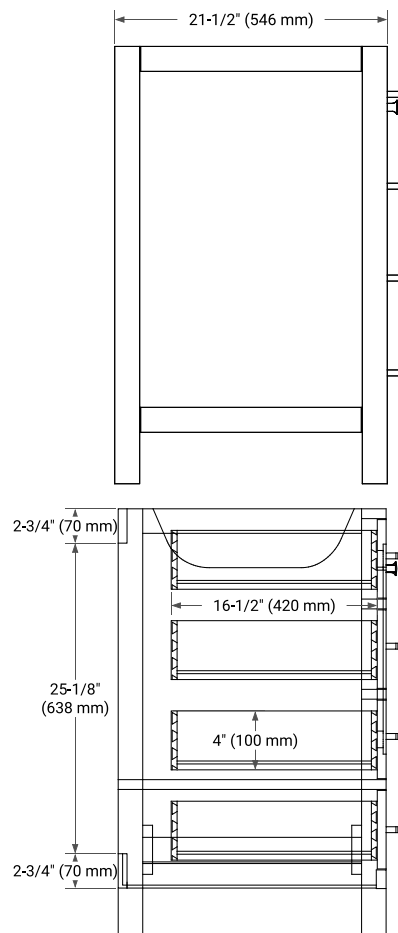

42" RIGHT OFFSET CABINET

BASE CABINET DIMENSIONS

42" W x 21.5" D x 34.5" H

FEATURES

- Solid wood frame & plywood panels
- Dovetail drawers and joints
- Soft closing doors & drawers

HARDWARE FINISHES*

Brushed Nickel Satin Brass Matte Black Polished Chrome

PLAN VIEW

42" RIGHT RECTANGLE SINK COUNTERTOP WITH 2 IN. THICKNESS

OVERALL DIMENSIONS

42.25" W x 22" D x 2" H

COUNTERTOP OPTIONS

Carrara Marble

FEATURES

- Solid countertop with mitered edges & seams
- Undermount white rectangular sink
- Pre-drilled for 8" widespread faucet

INCLUDED

- Countertop
- Matching Backsplash
- Rectangle Sink

COUNTERTOP PLAN VIEW

EDGE SIDE VIEW

THREE DIMENSIONAL COUNTERTOP VIEW