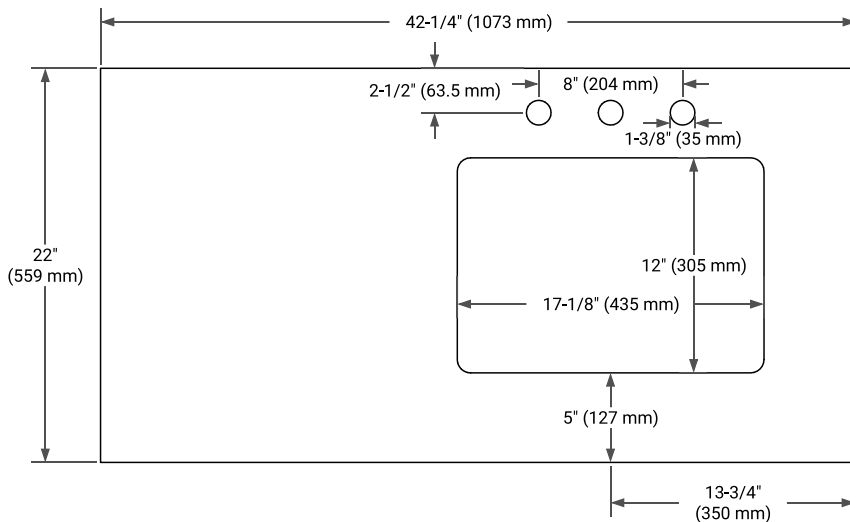

42" RIGHT OFFSET CABINET

BASE CABINET DIMENSIONS

42" W x 21.5" D x 34.5" H

FEATURES

- Solid wood frame & plywood panels
- Dovetail drawers and joints
- Soft closing doors & drawers

HARDWARE FINISHES*

Brushed Nickel Satin Brass Matte Black Polished Chrome

PLAN VIEW

42" RIGHT RECTANGLE SINK COUNTERTOP WITH 2 IN. THICKNESS

OVERALL DIMENSIONS

42.25" W x 22" D x 2" H

COUNTERTOP OPTIONS

Carrara Marble

FEATURES

- Solid countertop with mitered edges & seams
- Undermount white rectangular sink
- Pre-drilled for 8" widespread faucet

INCLUDED

- Countertop
- Matching Backsplash
- Rectangle Sink

COUNTERTOP PLAN VIEW

EDGE SIDE VIEW

THREE DIMENSIONAL COUNTERTOP VIEW