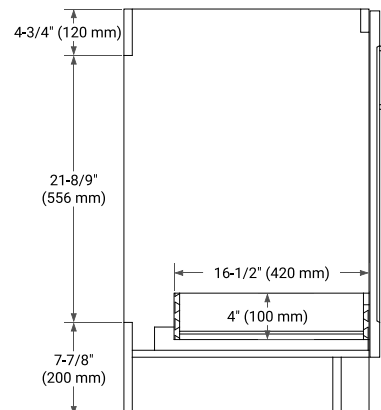

## BASE CABINET DIMENSIONS

30" W x 21.6" D x 34.5" H

## SIDE VIEW

## PLAN VIEW

## OVERALL DIMENSIONS

30.25" W x 22" D x 1.5" H