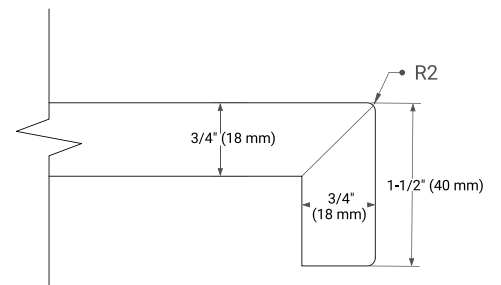

EDGE SIDE VIEW