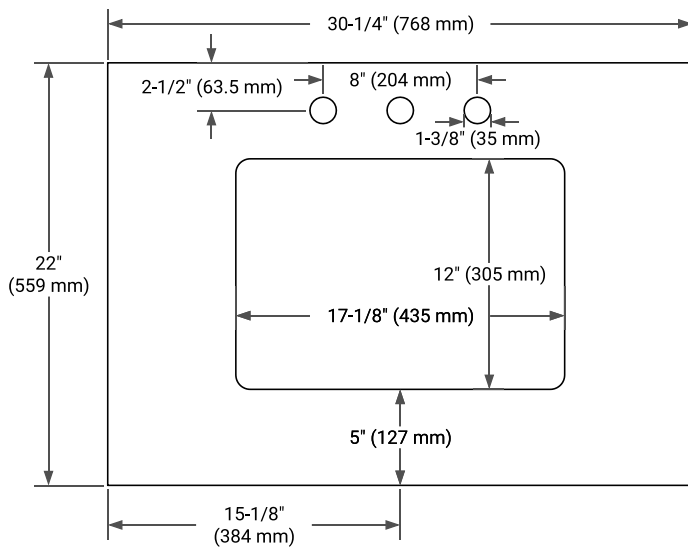

## PLAN VIEW

## OVERALL DIMENSIONS

30.25" W x 22" D x 1.5" H

## FEATURES

- Solid countertop with mitered edges & seams
- Undermount white rectangular sink
- Pre-drilled for 8" widespread faucet

## COUNTERTOP PLAN VIEW