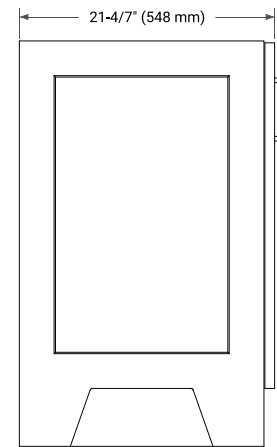

## BASE CABINET DIMENSIONS

30" W x 21.6" D x 34.5" H

## FRONT VIEW

## SIDE VIEW

## OVERALL DIMENSIONS

30.25" W x 22" D x 1.5" H