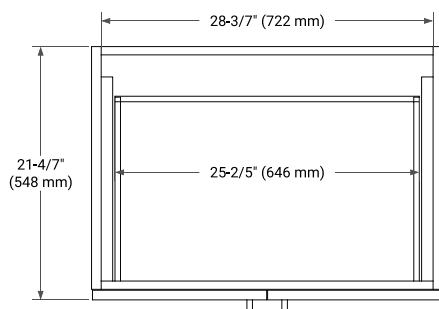

30" SINGLE SINK BASE CABINET

BASE CABINET DIMENSIONS

30" W x 21.6" D x 34.5" H

FEATURES

- Solid wood frame & plywood panels
- Dovetail drawers and joints
- Soft closing doors & drawers

HARDWARE FINISHES*

Brushed Nickel   Satin Brass   Matte Black   Polished Chrome

Hardware comes preinstalled with the illustrated option. Other finishes are available on our online store if you prefer a different one.

AVAILABLE COLORS

White   Grey   Midnight Blue

FRONT VIEW

SIDE VIEW

PLAN VIEW