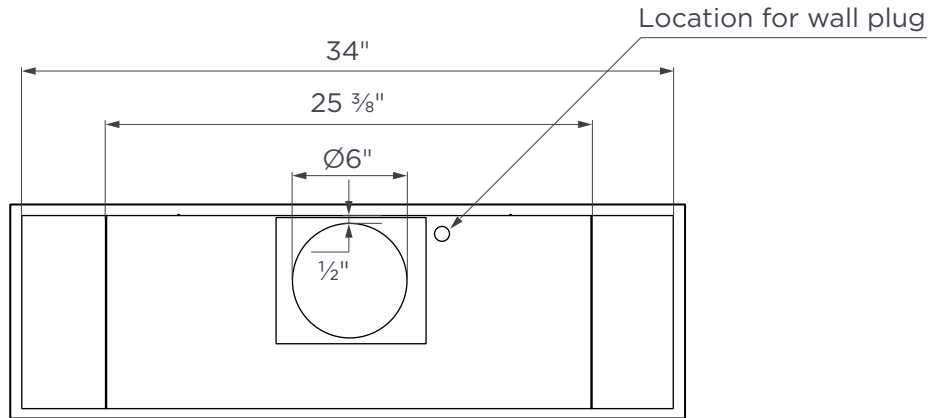

30"

TECHNICAL DRAWING

TOP

BOTTOM

SIDE

NOTE: All dimensions in Inches unless otherwise specified. Dimensions in this detailed drawing may vary by $\pm 1/16"$ (2mm). For detailed installation steps, refer to the user manual. Complete installation instructions and specifications can be found at hauslane.com.

36"

TECHNICAL DRAWING

TOP

BOTTOM

SIDE

NOTE: All dimensions in Inches unless otherwise specified. Dimensions in this detailed drawing may vary by $\pm 1/16"$ (2mm). For detailed installation steps, refer to the user manual. Complete installation instructions and specifications can be found at hauslane.com.