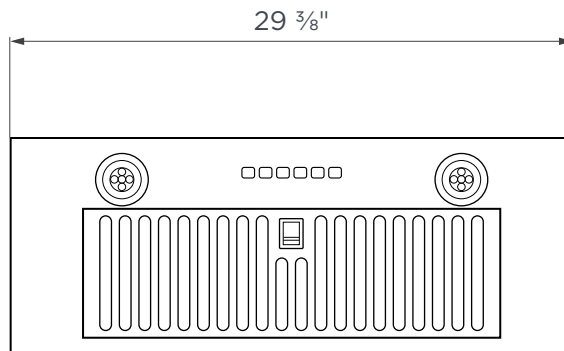

30"

TECHNICAL DRAWING

TOP

BOTTOM

SIDE

NOTE: All dimensions in Inches unless otherwise specified. Dimensions in this detailed drawing may vary by $\pm 1/16"$ (2mm). For detailed installation steps, refer to the user manual. Complete installation instructions and specifications can be found at hauslane.com.

36"

TECHNICAL DRAWING

TOP

BOTTOM

SIDE

NOTE: All dimensions in Inches unless otherwise specified. Dimensions in this detailed drawing may vary by $\pm 1/16"$ (2mm). For detailed installation steps, refer to the user manual. Complete installation instructions and specifications can be found at hauslane.com.