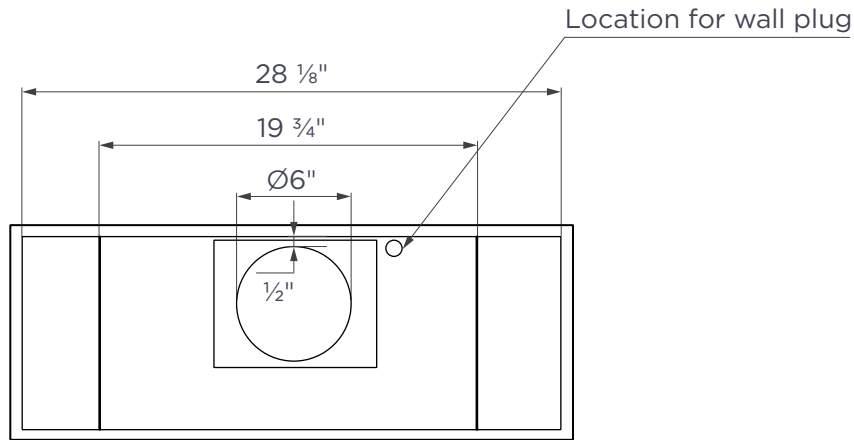

30"

TECHNICAL DRAWING

TOP

BOTTOM

SIDE

NOTE: All dimensions in Inches unless otherwise specified. Dimensions in this detailed drawing may vary by $\pm 1/16"$ (2mm). For detailed installation steps, refer to the user manual. Complete installation instructions and specifications can be found at hauslane.com.

36"

TECHNICAL DRAWING

TOP

BOTTOM

SIDE

NOTE: All dimensions in Inches unless otherwise specified. Dimensions in this detailed drawing may vary by $\pm 1/16"$ (2mm). For detailed installation steps, refer to the user manual. Complete installation instructions and specifications can be found at hauslane.com.