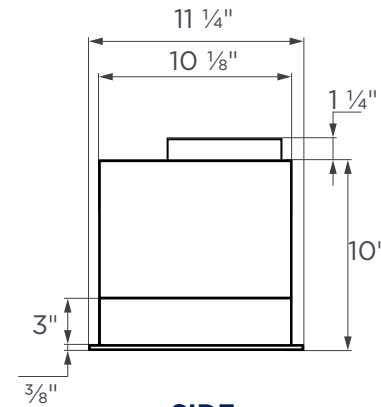

30"

TECHNICAL DRAWING

TOP

BOTTOM

SIDE

NOTE: All dimensions in Inches unless otherwise specified. Dimensions in this detailed drawing may vary by $\pm 1/16"$ (2mm). For detailed installation steps, refer to the user manual. Complete installation instructions and specifications can be found at hauslane.com.

36"

TECHNICAL DRAWING

TOP

BOTTOM

SIDE

NOTE: All dimensions in Inches unless otherwise specified. Dimensions in this detailed drawing may vary by $\pm 1/16"$ (2mm). For detailed installation steps, refer to the user manual. Complete installation instructions and specifications can be found at hauslane.com.