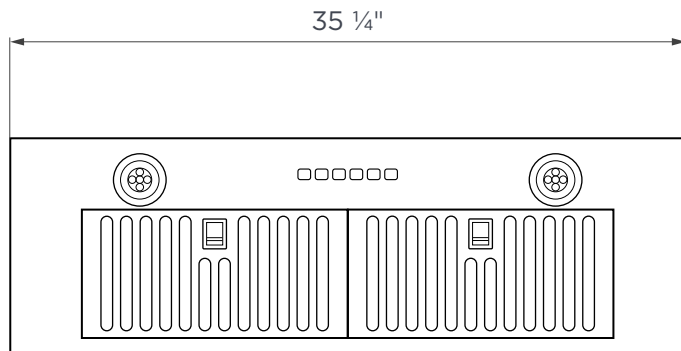

30"

TECHNICAL DRAWING

TOP

BOTTOM

SIDE

NOTE: All dimensions in Inches unless otherwise specified. Dimensions in this detailed drawing may vary by $\pm 1/16"$ (2mm). For detailed installation steps, refer to the user manual. Complete installation instructions and specifications can be found at hauslane.com.

36"

TECHNICAL DRAWING

TOP

BOTTOM

SIDE

NOTE: All dimensions in Inches unless otherwise specified. Dimensions in this detailed drawing may vary by $\pm 1/16"$ (2mm). For detailed installation steps, refer to the user manual. Complete installation instructions and specifications can be found at hauslane.com.