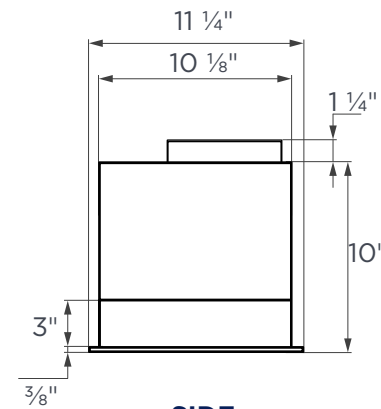

30"

TECHNICAL DRAWING

TOP

BOTTOM

SIDE

NOTE: All dimensions in Inches unless otherwise specified. Dimensions in this detailed drawing may vary by $\pm 1/16"$ (2mm). For detailed installation steps, refer to the user manual. Complete installation instructions and specifications can be found at hauslane.com.

36"

TECHNICAL DRAWING

TOP

BOTTOM

SIDE

NOTE: All dimensions in Inches unless otherwise specified. Dimensions in this detailed drawing may vary by $\pm 1/16"$ (2mm). For detailed installation steps, refer to the user manual. Complete installation instructions and specifications can be found at hauslane.com.