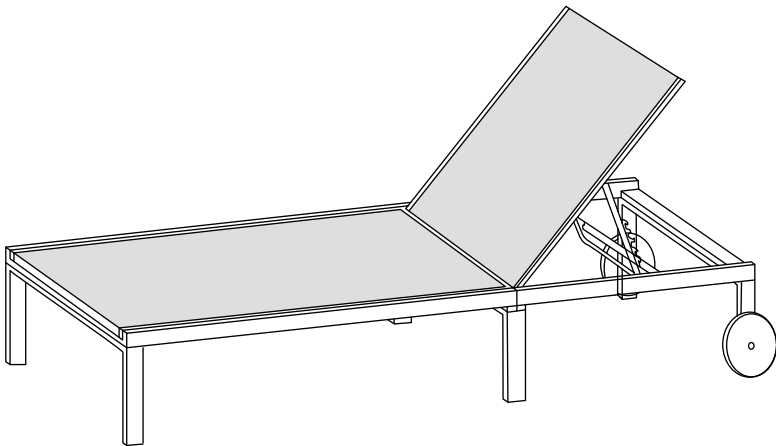

PURPLE LEAF

Assembly and Operation Guide

Outdoor Patio Chaise Lounge

Warnings and Cautions

Please retain this instruction for future usage and read carefully before assembly.

Make sure you have all the parts & hardware as item list shows.

2 adults are recommended to install your chair.

Do not discard any of the packaging until you have checked that you have all the parts and pack of fittings.

Check all bolts for tightness before use, and periodically check and tighten bolts ensure your chair works properly.