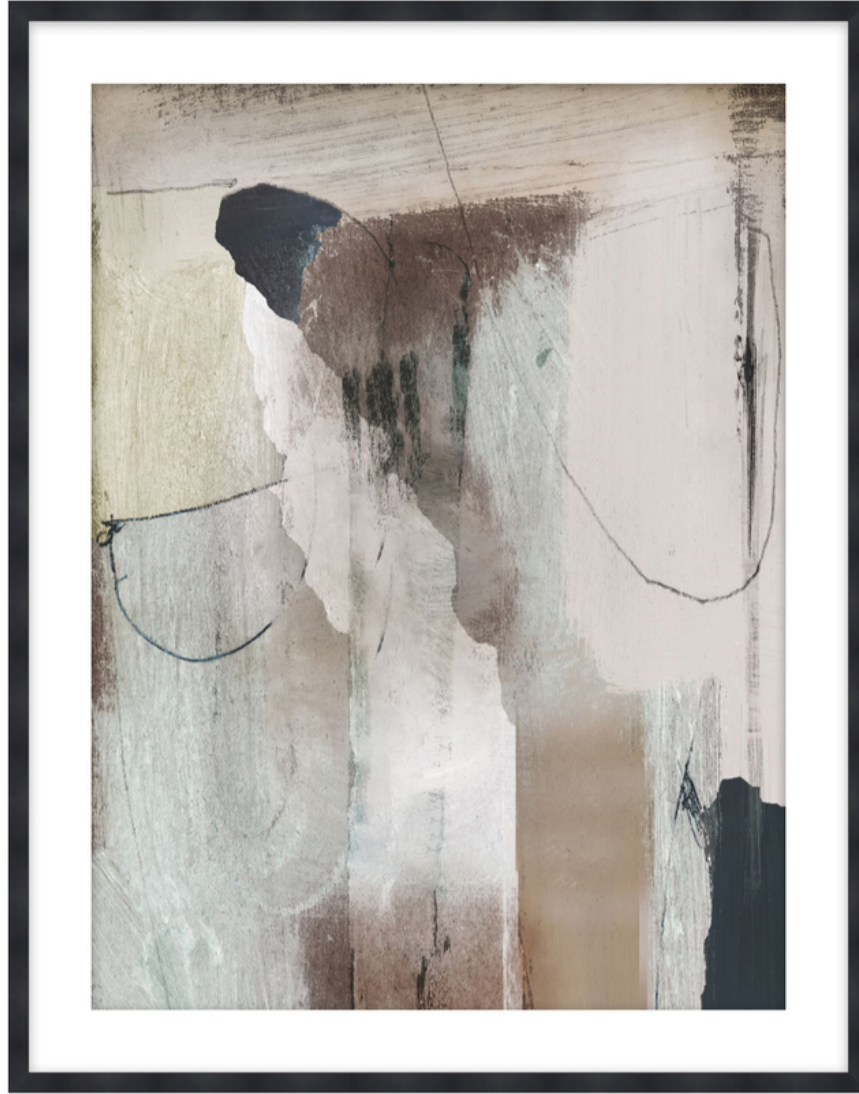

# THEODORE ALEXANDER

## Revive 2

D3078S61543-5020

Plastic Frame

Textured Paper - Single Matboard

M5 - White Smooth + White Core Width:3"

F992 - Black Cap Frame - Width: 0.875

W 25¾ x D 1¼ x H 31¾ inches

Material(s):

Collection: Art by TA

Style: Modern / Formal Modern

Type: Décor / Wall Art