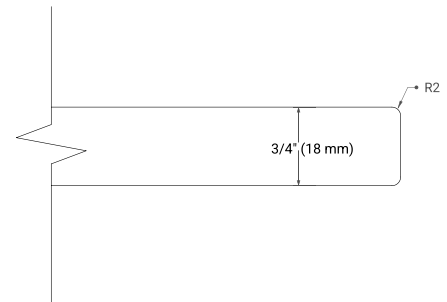

EDGE SIDE VIEW