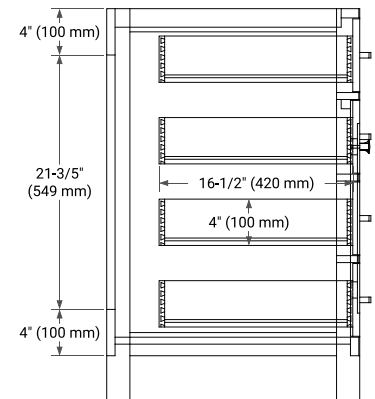

72" DOUBLE SINK BASE CABINET

BASE CABINET DIMENSIONS

72" W x 21.5" D x 33.5" H

FEATURES

- Solid wood frame with engineered wood panels
- Dovetail drawers and joints
- Soft closing doors & drawers

HARDWARE FINISHES*

Brushed Nickel   Satin Brass   Matte Black   Polished Chrome

Hardware comes preinstalled with the illustrated option. Other finishes are available on our online store if you prefer a different one.

AVAILABLE COLORS

White   Grey

FRONT VIEW

SIDE VIEW

PLAN VIEW