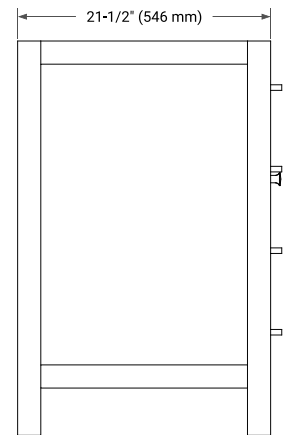

72" DOUBLE SINK BASE CABINET

BASE CABINET DIMENSIONS

72" W x 21.5" D x 33.5" H

FEATURES

- Solid wood frame with engineered wood panels
- Dovetail drawers and joints
- Soft closing doors & drawers

HARDWARE FINISHES*

Brushed Nickel   Satin Brass   Matte Black   Polished Chrome

Hardware comes preinstalled with the illustrated option. Other finishes are available on our online store if you prefer a different one.

AVAILABLE COLORS

White   Grey

FRONT VIEW

SIDE VIEW

PLAN VIEW