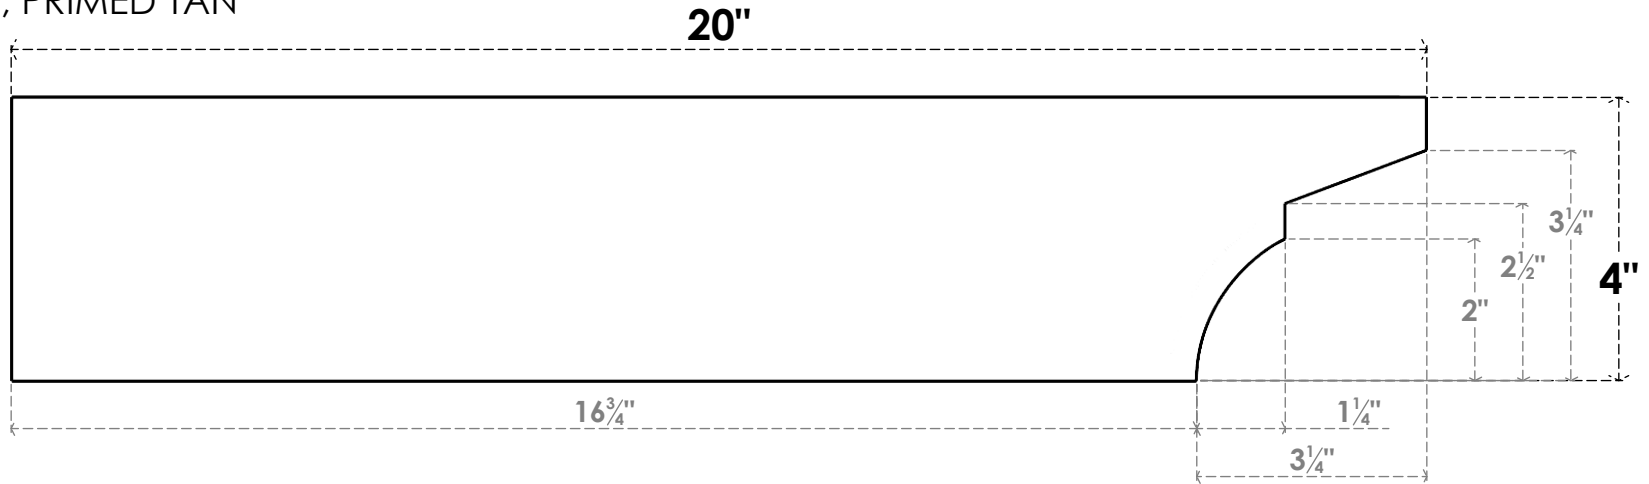

ITEM NUMBER: RFTURO060X04000X20000X004MON00RCPR

6"W X 4"H X 20"L TIMBERTHANE ROUGH CEDAR MONTEREY FAUX WOOD OPEN RAFTER TAIL, 4"L END, PRIMED TAN

SIDE PROFILE

FRONT PROFILE

ISOMETRIC

GENERATED DATE : 03/02/2023