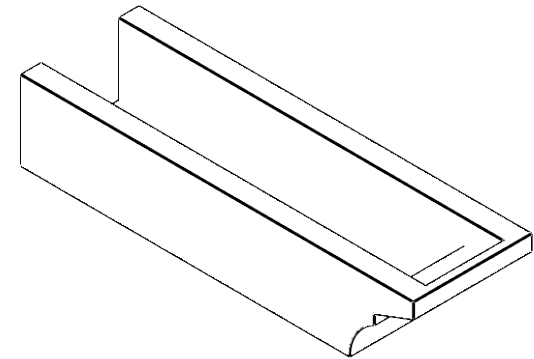

ITEM NUMBER: RFTURO060X04000X20000X004MON00RCPR

6"W X 4"H X 20"L TIMBERTHANE ROUGH CEDAR MONTEREY FAUX WOOD OPEN RAFTER TAIL, 4"L END, PRIMED TAN

SIDE PROFILE

FRONT PROFILE

ISOMETRIC

GENERATED DATE : 03/02/2023

EKENA MILLWORK
2300 WEST MAIN ST.
CLARKSVILLE, TX 75426
TOLL FREE: 866-607-0453
WWW.EKENAMILLWORK.COM

NOTES

1. INSTALLATION TO BE COMPLETED IN ACCORDANCE WITH MANUFACTURER'S SPECIFICATIONS.
2. DRAWING MAY NOT BE TO SCALE
3. THIS DRAWING IS INTENDED FOR DESIGN AND PLANNING PURPOSES ONLY.
4. ALL INFORMATION CONTAINED HEREIN WAS CURRENT AT THE TIME OF DEVELOPMENT BUT MUST BE REVIEWED AND APPROVED BY THE PRODUCT MANUFACTURER TO BE CONSIDERED ACCURATE.
5. TIMBERTHANE ARCHITECTURAL PRODUCTS ARE MADE FROM HIGH DENSITY URETHANE AND COME FACTORY PRIMED