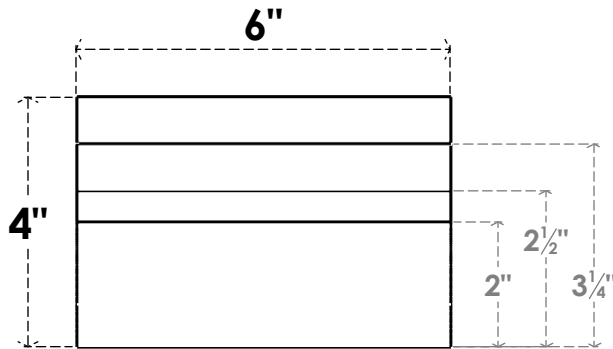

ITEM NUMBER: RFTURO060X04000X20000X004MON00RCPR

6"W X 4"H X 20"L TIMBERTHANE ROUGH CEDAR MONTEREY FAUX WOOD OPEN RAFTER TAIL, 4"L END, PRIMED TAN

SIDE PROFILE

FRONT PROFILE

ISOMETRIC

GENERATED DATE : 03/02/2023