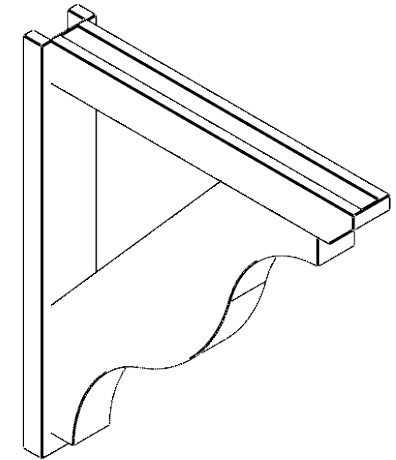

ITEM NUMBER: OUTUROC040X060X36000X40000X040X020X040FST24RCPR

4"W TOP X 6"W BACK X 36"D X 40"H X 4"T TOP X 2"T BACK TIMBERTHANE ROUGH CEDAR FUNSTON FAUX WOOD OPEN OUTLOOKER, SLAT TOP AND BLOCK BACK, 4"W CLOSED BRACE, PRIMED TAN

EKENA MILLWORK
2300 WEST MAIN ST.
CLARKSVILLE, TX 75426
TOLL FREE: 866-607-0453
WWW.EKENAMILLWORK.COM

NOTES

1. INSTALLATION TO BE COMPLETED IN ACCORDANCE WITH MANUFACTURER'S SPECIFICATIONS.
2. DRAWING MAY NOT BE TO SCALE
3. THIS DRAWING IS INTENDED FOR DESIGN AND PLANNING PURPOSES ONLY.
4. ALL INFORMATION CONTAINED HEREIN WAS CURRENT AT THE TIME OF DEVELOPMENT BUT MUST BE REVIEWED AND APPROVED BY THE PRODUCT MANUFACTURER TO BE CONSIDERED ACCURATE.
5. TIMBERTHANE ARCHITECTURAL PRODUCTS ARE MADE FROM HIGH DENSITY URETHANE AND COME FACTORY PRIMED