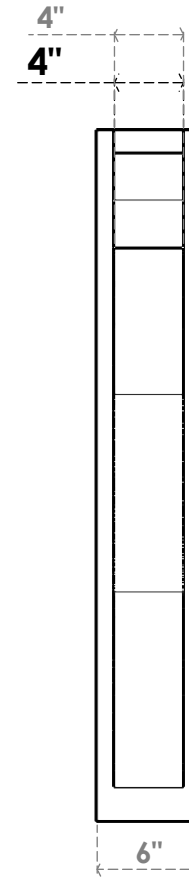

ITEM NUMBER: OUTUROC040X060X36000X40000X040X020X040FST24RCPR

4"W TOP X 6"W BACK X 36"D X 40"H X 4"T TOP X 2"T BACK TIMBERTHANE ROUGH CEDAR FUNSTON FAUX WOOD OPEN OUTLOOKER, SLAT TOP AND BLOCK BACK, 4"W CLOSED BRACE, PRIMED TAN

EKENA MILLWORK
2300 WEST MAIN ST.
CLARKSVILLE, TX 75426
TOLL FREE: 866-607-0453
WWW.EKENAMILLWORK.COM

NOTES

1. INSTALLATION TO BE COMPLETED IN ACCORDANCE WITH MANUFACTURER'S SPECIFICATIONS.
2. DRAWING MAY NOT BE TO SCALE
3. THIS DRAWING IS INTENDED FOR DESIGN AND PLANNING PURPOSES ONLY.
4. ALL INFORMATION CONTAINED HEREIN WAS CURRENT AT THE TIME OF DEVELOPMENT BUT MUST BE REVIEWED AND APPROVED BY THE PRODUCT MANUFACTURER TO BE CONSIDERED ACCURATE.
5. TIMBERTHANE ARCHITECTURAL PRODUCTS ARE MADE FROM HIGH DENSITY URETHANE AND COME FACTORY PRIMED