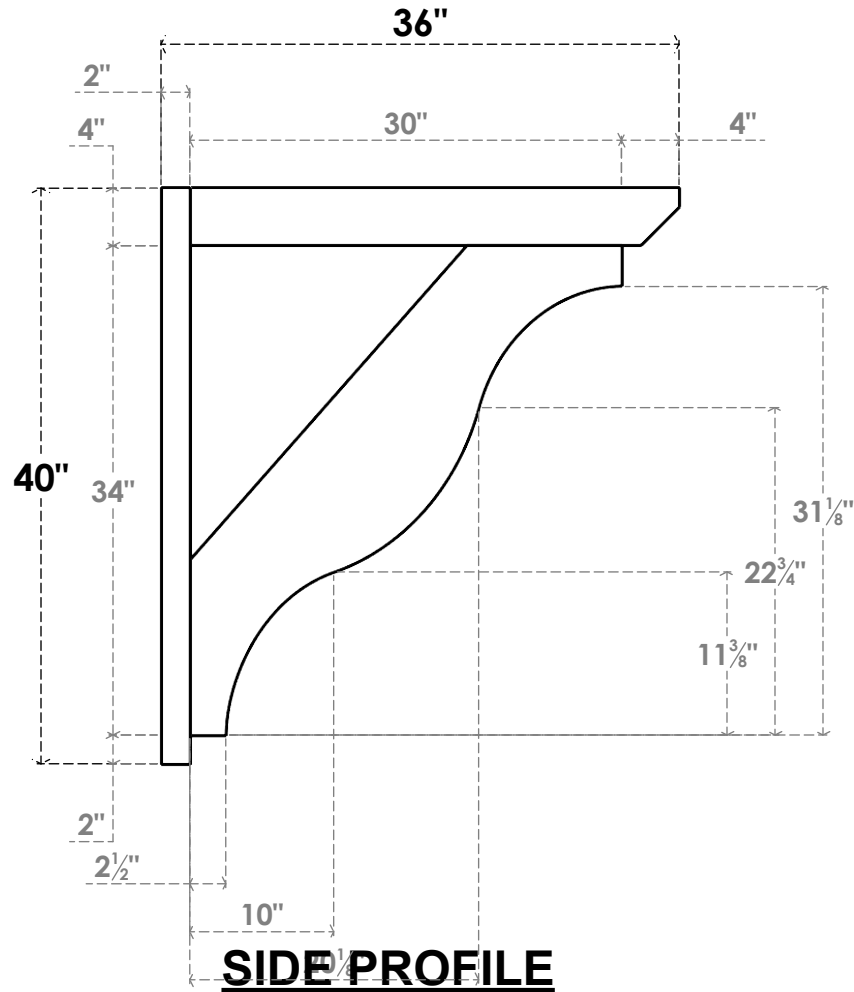

ITEM NUMBER: OUTUROC040X060X36000X40000X040X020X040FST24RCPR

4"W TOP X 6"W BACK X 36"D X 40"H X 4"T TOP X 2"T BACK TIMBERTHANE ROUGH CEDAR FUNSTON FAUX WOOD OPEN OUTLOOKER, SLAT TOP AND BLOCK BACK, 4"W CLOSED BRACE, PRIMED TAN

EKENA MILLWORK
2300 WEST MAIN ST.
CLARKSVILLE, TX 75426
TOLL FREE: 866-607-0453
WWW.EKENAMILLWORK.COM

NOTES

1. INSTALLATION TO BE COMPLETED IN ACCORDANCE WITH MANUFACTURER'S SPECIFICATIONS.
2. DRAWING MAY NOT BE TO SCALE
3. THIS DRAWING IS INTENDED FOR DESIGN AND PLANNING PURPOSES ONLY.
4. ALL INFORMATION CONTAINED HEREIN WAS CURRENT AT THE TIME OF DEVELOPMENT BUT MUST BE REVIEWED AND APPROVED BY THE PRODUCT MANUFACTURER TO BE CONSIDERED ACCURATE.
5. TIMBERTHANE ARCHITECTURAL PRODUCTS ARE MADE FROM HIGH DENSITY URETHANE AND COME FACTORY PRIMED