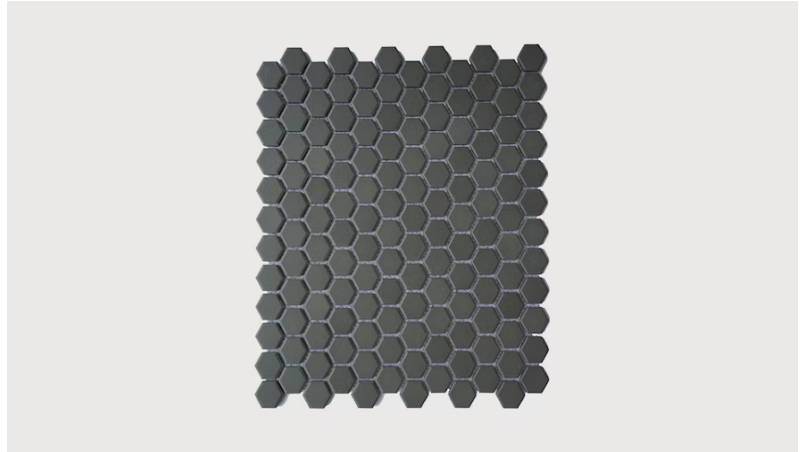

Metro Black Matte Hex 1" Mosaic

QUICKSHIP PRODUCT

SIZES	Hexagon Mosaic 1" x 1" Hexagon Mosaic	<ul style="list-style-type: none"> • All sizes are nominal and in inches. • If not stocked in our NJ warehouse, 200 SF minimum order quantity required. • Special cut sizes and additional trim pieces available upon meeting a required minimum order quantity.
FINISHES	Matte	
LEAD TIME	1-5 Business Days	Lead times are approximate and may vary based on desired quantity, production schedule, and delivery location.
FORMAT + THICKNESS	Mosaic 1/4"	Most of our tiles are rectified and micro-beveled. Please confirm with us if rectification or micro-beveling is required.
APPLICATIONS	Commercial Floors Heavy Traffic Interiors Walls Wet	