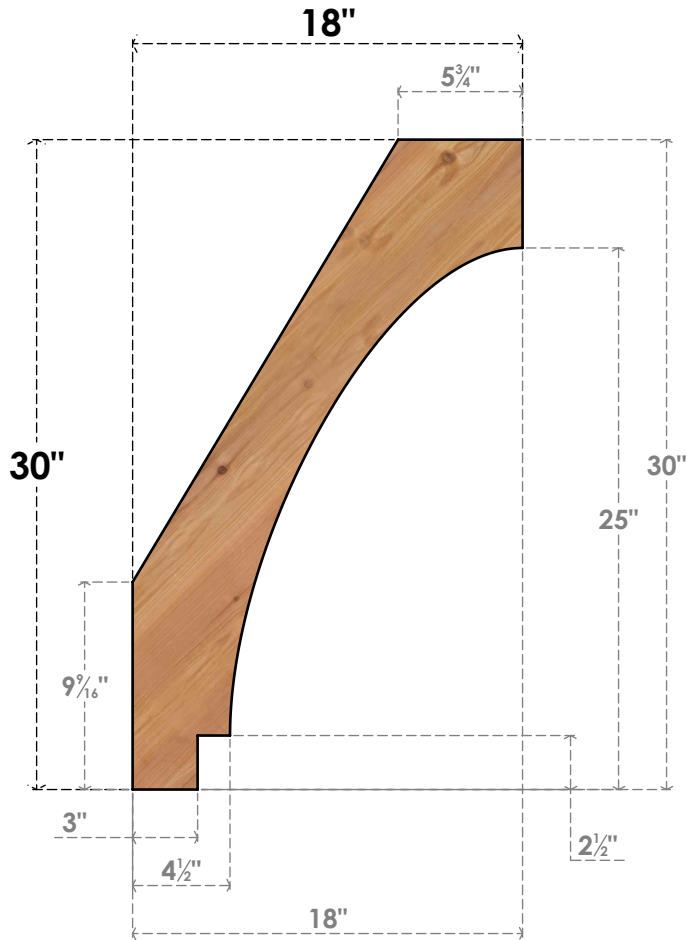

BRC04X18X30IMP00SWR

3 1/2"W X 18"D X 30"H IMPERIAL SMOOTH BRACE, WESTERN RED CEDAR

SIDE

FRONT

EKENA MILLWORK
 2300 WEST MAIN ST.
 CLARKSVILLE, TX 75426
 TOLL FREE: 866-607-0453
 WWW.EKENAMILLWORK.COM

NOTES