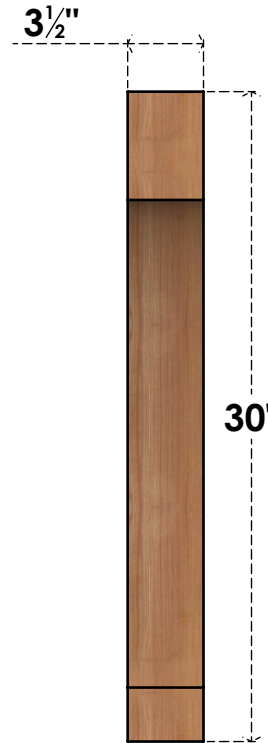

BRC04X18X30IMP00SWR

3 1/2"W X 18"D X 30"H IMPERIAL SMOOTH BRACE, WESTERN RED CEDAR

SIDE

FRONT

EKENA MILLWORK
 2300 WEST MAIN ST.
 CLARKSVILLE, TX 75426
 TOLL FREE: 866-607-0453
 WWW.EKENAMILLWORK.COM

NOTES

1. INSTALLATION TO BE COMPLETED IN ACCORDANCE WITH MANUFACTURER'S SPECIFICATIONS.
2. DRAWING MAY NOT BE TO SCALE
3. THIS DRAWING IS INTENDED FOR DESIGN AND PLANNING PURPOSES ONLY.
4. ALL INFORMATION CONTAINED HEREIN WAS CURRENT AT THE TIME OF DEVELOPMENT BUT MUST BE REVIEWED AND APPROVED BY THE PRODUCT MANUFACTURER TO BE CONSIDERED ACCURATE.
5. PRODUCTS ARE NOT KILN DRIED. THIS ITEM IS UNIQUE AND WILL CONTAIN THE NATURAL VARIATIONS THAT THE WOOD SPECIES OFFERS. THIS MAY RESULT IN VARIATIONS UP TO 1/4"