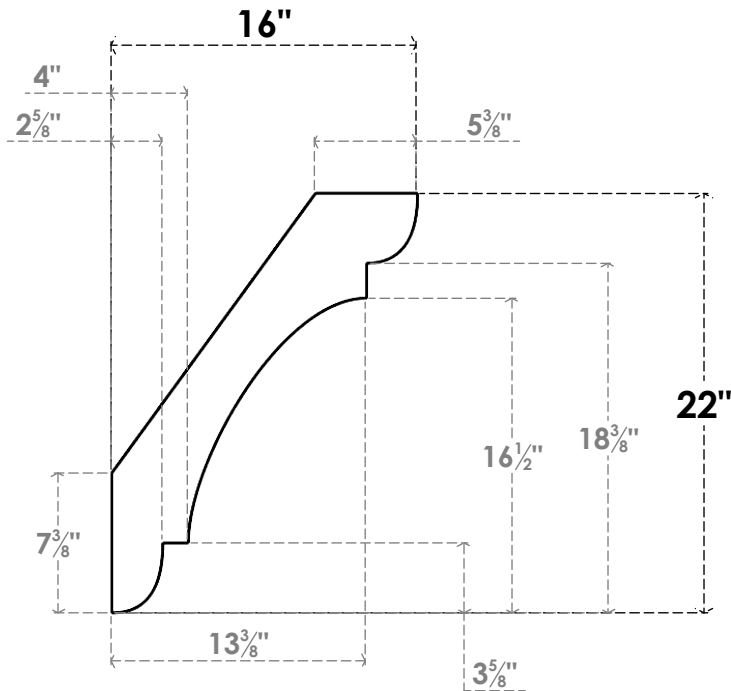

ITEM NUMBER: BRCURO030X16000X22000OLYRCPR

3"W X 16"D X 22"H OLYMPIC ROUGH CEDAR WOODGRAIN OPEN
TIMBERTHANE BRACE, PRIMED TAN

SIDE PROFILE

FRONT PROFILE

ISOMETRIC

EKENA MILLWORK
2300 WEST MAIN ST.
CLARKSVILLE, TX 75426
TOLL FREE: 866-607-0453
WWW.EKENAMILLWORK.COM

NOTES

1. INSTALLATION TO BE COMPLETED IN ACCORDANCE WITH MANUFACTURER'S SPECIFICATIONS.
2. DRAWING MAY NOT BE TO SCALE
3. THIS DRAWING IS INTENDED FOR DESIGN AND PLANNING PURPOSES ONLY.
4. ALL INFORMATION CONTAINED HEREIN WAS CURRENT AT THE TIME OF DEVELOPMENT BUT MUST BE REVIEWED AND APPROVED BY THE PRODUCT MANUFACTURER TO BE CONSIDERED ACCURATE.
5. TIMBERTHANE ARCHITECTURAL PRODUCTS ARE MADE FROM HIGH DENSITY URETHANE AND COME FACTORY PRIMED