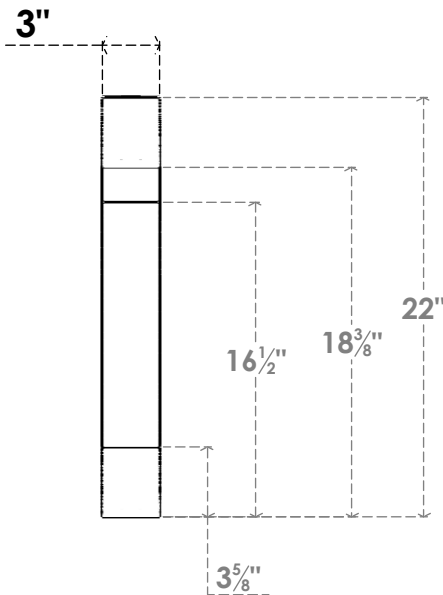

ITEM NUMBER: BRCURO030X16000X22000OLYRCPR

3"W X 16"D X 22"H OLYMPIC ROUGH CEDAR WOODGRAIN OPEN
TIMBERTHANE BRACE, PRIMED TAN

SIDE PROFILE

FRONT PROFILE

ISOMETRIC

EKENA MILLWORK
2300 WEST MAIN ST.
CLARKSVILLE, TX 75426
TOLL FREE: 866-607-0453
WWW.EKENAMILLWORK.COM

NOTES

1. INSTALLATION TO BE COMPLETED IN ACCORDANCE WITH MANUFACTURER'S SPECIFICATIONS.
2. DRAWING MAY NOT BE TO SCALE
3. THIS DRAWING IS INTENDED FOR DESIGN AND PLANNING PURPOSES ONLY.
4. ALL INFORMATION CONTAINED HEREIN WAS CURRENT AT THE TIME OF DEVELOPMENT BUT MUST BE REVIEWED AND APPROVED BY THE PRODUCT MANUFACTURER TO BE CONSIDERED ACCURATE.
5. TIMBERTHANE ARCHITECTURAL PRODUCTS ARE MADE FROM HIGH DENSITY URETHANE AND COME FACTORY PRIMED