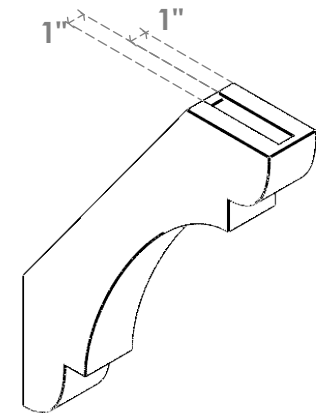

ITEM NUMBER: BRCURO030X16000X22000OLYRCPR

3"W X 16"D X 22"H OLYMPIC ROUGH CEDAR WOODGRAIN OPEN
TIMBERTHANE BRACE, PRIMED TAN

SIDE PROFILE

FRONT PROFILE

ISOMETRIC

EKENA MILLWORK
2300 WEST MAIN ST.
CLARKSVILLE, TX 75426
TOLL FREE: 866-607-0453
WWW.EKENAMILLWORK.COM

NOTES

1. INSTALLATION TO BE COMPLETED IN ACCORDANCE WITH MANUFACTURER'S SPECIFICATIONS.
2. DRAWING MAY NOT BE TO SCALE
3. THIS DRAWING IS INTENDED FOR DESIGN AND PLANNING PURPOSES ONLY.
4. ALL INFORMATION CONTAINED HEREIN WAS CURRENT AT THE TIME OF DEVELOPMENT BUT MUST BE REVIEWED AND APPROVED BY THE PRODUCT MANUFACTURER TO BE CONSIDERED ACCURATE.
5. TIMBERTHANE ARCHITECTURAL PRODUCTS ARE MADE FROM HIGH DENSITY URETHANE AND COME FACTORY PRIMED