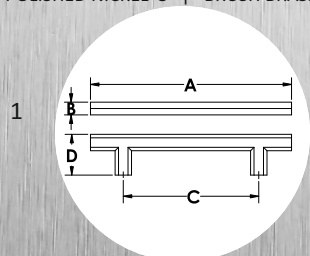

D29

Other finishes available on request.
Same pricing applies as listed on the table for all the finishes made from same material.