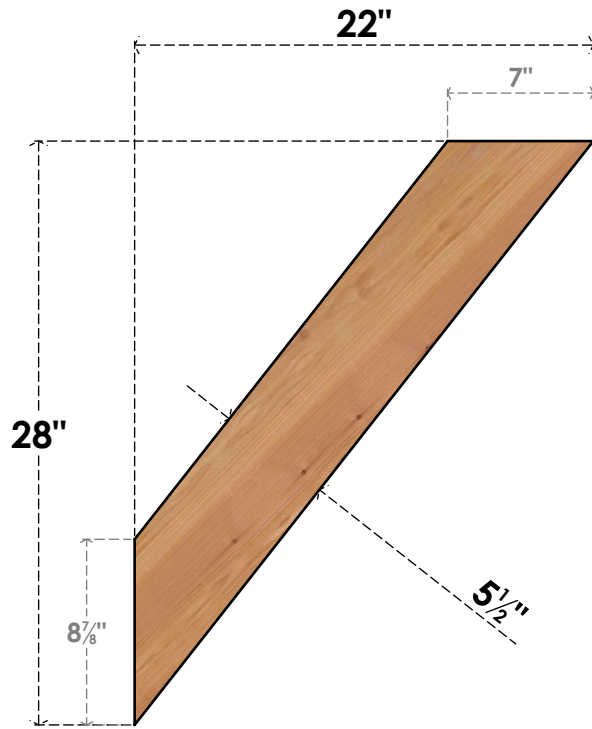

# BRC06X22X28TRA00SWR

5 1/2"W X 22"D X 28"H TRADITIONAL SMOOTH BRACE, WESTERN RED CEDAR

**SIDE**

**FRONT**

EKENA MILLWORK  
 2300 WEST MAIN ST.  
 CLARKSVILLE, TX 75426  
 TOLL FREE: 866-607-0453  
 WWW.EKENAMILLWORK.COM