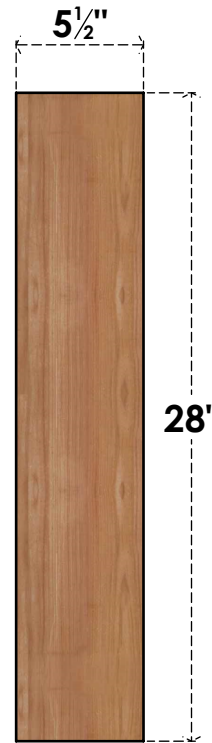

# BRC06X22X28TRA00SWR

5 1/2"W X 22"D X 28"H TRADITIONAL SMOOTH BRACE, WESTERN RED CEDAR

**SIDE**

**FRONT**

EKENA MILLWORK  
 2300 WEST MAIN ST.  
 CLARKSVILLE, TX 75426  
 TOLL FREE: 866-607-0453  
 WWW.EKENAMILLWORK.COM

**NOTES**

1. INSTALLATION TO BE COMPLETED IN ACCORDANCE WITH MANUFACTURER'S SPECIFICATIONS.
2. DRAWING MAY NOT BE TO SCALE
3. THIS DRAWING IS INTENDED FOR DESIGN AND PLANNING PURPOSES ONLY.
4. ALL INFORMATION CONTAINED HEREIN WAS CURRENT AT THE TIME OF DEVELOPMENT BUT MUST BE REVIEWED AND APPROVED BY THE PRODUCT MANUFACTURER TO BE CONSIDERED ACCURATE.
5. PRODUCTS ARE NOT KILN DRIED. THIS ITEM IS UNIQUE AND WILL CONTAIN THE NATURAL VARIATIONS THAT THE WOOD SPECIES OFFERS. THIS MAY RESULT IN VARIATIONS UP TO 1/4"