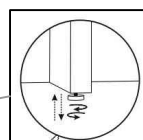

ASSEMBLY INSTRUCTION

COFFEE TABLE

S. No.	Product Image	Description	Qty.
1.		Marble Top	1
2.		Wood Leg	2
3.		Bottom Wood Stretcher	1
4.		Top Wood Stretcher	2
5.		Bolt (8mm x 30mm) Bolt (8mm x 25mm)	10 10
6.		Washer	20
7.		AllenKey	1

Note-
Level Adjustment-In case the item is not adjusted, you can use the levelers to adjust.