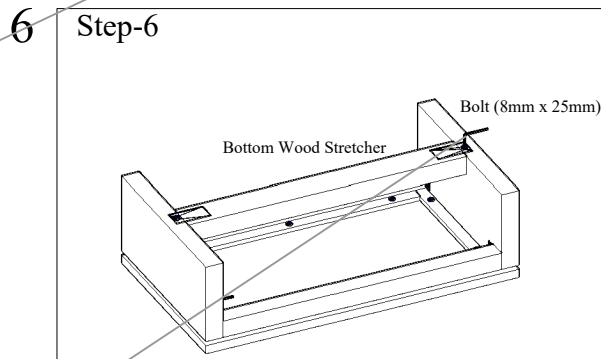

ASSEMBLY INSTRUCTION

COFFEE TABLE

S. No.	Product Image	Description	Qty.
1.		Marble Top	1
2.		Wood Leg	2
3.		Bottom Wood Stretcher	1
4.		Top Wood Stretcher	2
5.		Bolt (8mm x 30mm) Bolt (8mm x 25mm)	10 10
6.		Washer	20
7.		AllenKey	1