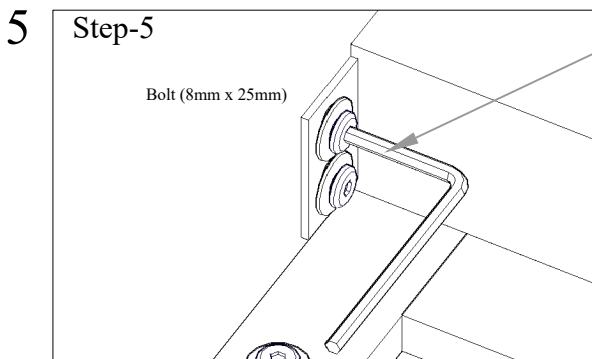

ASSEMBLY INSTRUCTION

COFFEE TABLE

S. No.	Product Image	Description	Qty.
1.		Marble Top	1
2.		Wood Leg	2
3.		Bottom Wood Stretcher	1
4.		Top Wood Stretcher	2
5.		Bolt (8mm x 30mm) Bolt (8mm x 25mm)	10 10
6.		Washer	20
7.		AllenKey	1

Note-
Level Adjustment-In case the item is not adjusted, you can use the levelers to adjust.