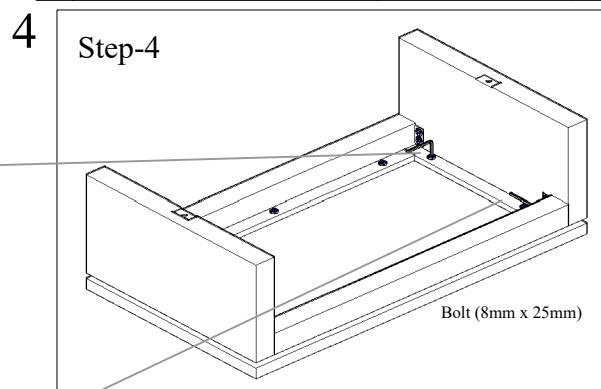

ASSEMBLY INSTRUCTION

COFFEE TABLE

S. No.	Product Image	Description	Qty.
1.		Marble Top	1
2.		Wood Leg	2
3.		Bottom Wood Stretcher	1
4.		Top Wood Stretcher	2
5.		Bolt (8mm x 30mm) Bolt (8mm x 25mm)	10 10
6.		Washer	20
7.		AllenKey	1

Note-
Level Adjustment-In case the item is not adjusted, you can use the levelers to adjust.