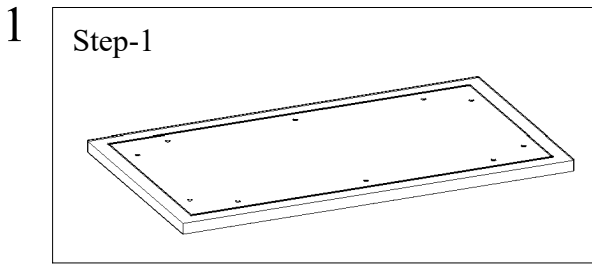

ASSEMBLY INSTRUCTION

COFFEE TABLE

S. No.	Product Image	Description	Qty.
1.		Marble Top	1
2.		Wood Leg	2
3.		Bottom Wood Stretcher	1
4.		Top Wood Stretcher	2
5.		Bolt (8mm x 30mm) Bolt (8mm x 25mm)	10 10
6.		Washer	20
7.		AllenKey	1