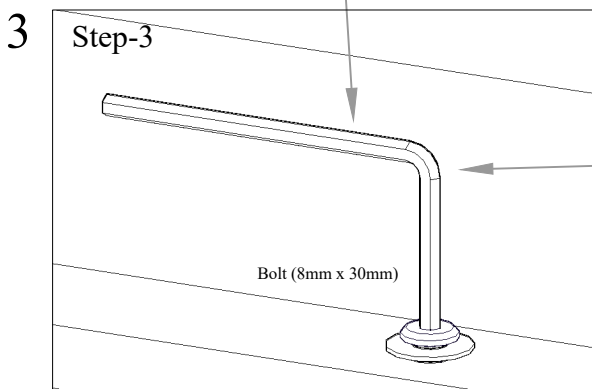

ASSEMBLY INSTRUCTION

COFFEE TABLE

S. No.	Product Image	Description	Qty.
1.		Marble Top	1
2.		Wood Leg	2
3.		Bottom Wood Stretcher	1
4.		Top Wood Stretcher	2
5.		Bolt (8mm x 30mm) Bolt (8mm x 25mm)	10 10
6.		Washer	20
7.		AllenKey	1

Note-
Level Adjustment-In case the item is not adjusted, you can use the levelers to adjust.