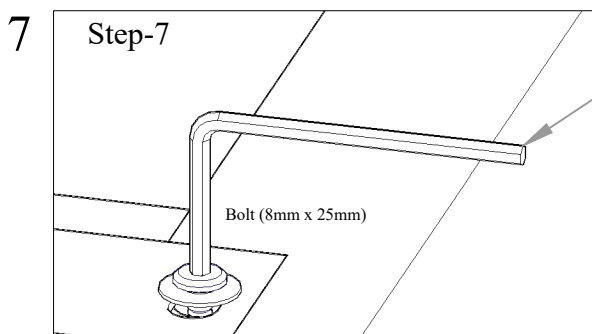

ASSEMBLY INSTRUCTION

COFFEE TABLE

S. No.	Product Image	Description	Qty.
1.		Marble Top	1
2.		Wood Leg	2
3.		Bottom Wood Stretcher	1
4.		Top Wood Stretcher	2
5.		Bolt (8mm x 30mm) Bolt (8mm x 25mm)	10 10
6.		Washer	20
7.		AllenKey	1