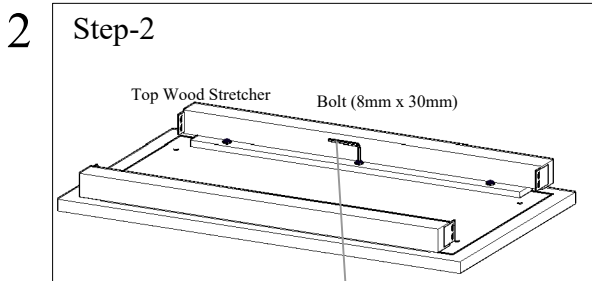

ASSEMBLY INSTRUCTION

COFFEE TABLE

S. No.	Product Image	Description	Qty.
1.		Marble Top	1
2.		Wood Leg	2
3.		Bottom Wood Stretcher	1
4.		Top Wood Stretcher	2
5.		Bolt (8mm x 30mm) Bolt (8mm x 25mm)	10 10
6.		Washer	20
7.		AllenKey	1