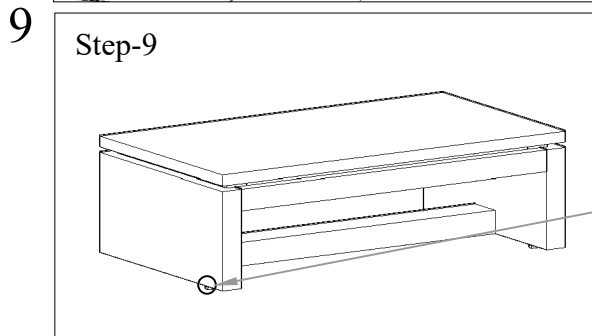

ASSEMBLY INSTRUCTION

COFFEE TABLE

S. No.	Product Image	Description	Qty.
1.		Marble Top	1
2.		Wood Leg	2
3.		Bottom Wood Stretcher	1
4.		Top Wood Stretcher	2
5.		Bolt (8mm x 30mm) Bolt (8mm x 25mm)	10 10
6.		Washer	20
7.		AllenKey	1