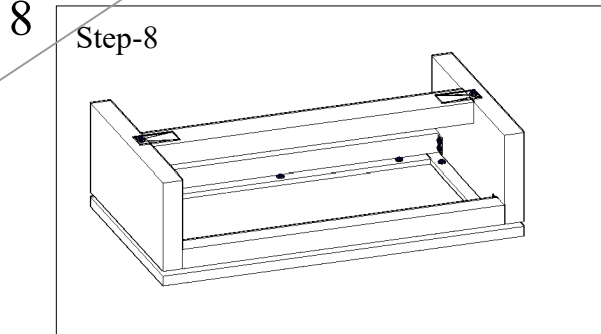

ASSEMBLY INSTRUCTION

COFFEE TABLE

S. No.	Product Image	Description	Qty.
1.		Marble Top	1
2.		Wood Leg	2
3.		Bottom Wood Stretcher	1
4.		Top Wood Stretcher	2
5.		Bolt (8mm x 30mm) Bolt (8mm x 25mm)	10 10
6.		Washer	20
7.		AllenKey	1

Note-
Level Adjustment-In case the item is not adjusted, you can use the levelers to adjust.