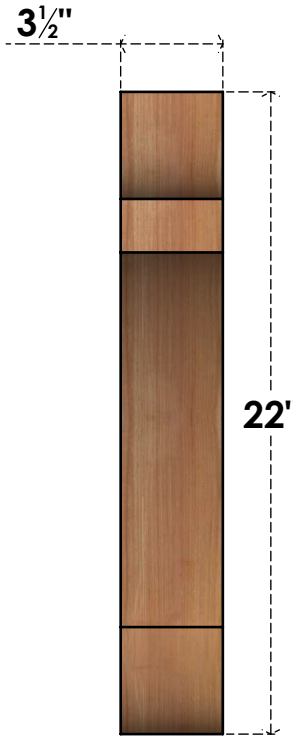

BRC04X22X22OLY00SWR

3 1/2"W X 22"D X 22"H OLYMPIC SMOOTH BRACE, WESTERN RED CEDAR

SIDE

FRONT

EKENA MILLWORK
 2300 WEST MAIN ST.
 CLARKSVILLE, TX 75426
 TOLL FREE: 866-607-0453
 WWW.EKENAMILLWORK.COM

NOTES

1. INSTALLATION TO BE COMPLETED IN ACCORDANCE WITH MANUFACTURER'S SPECIFICATIONS.
2. DRAWING MAY NOT BE TO SCALE
3. THIS DRAWING IS INTENDED FOR DESIGN AND PLANNING PURPOSES ONLY.
4. ALL INFORMATION CONTAINED HEREIN WAS CURRENT AT THE TIME OF DEVELOPMENT BUT MUST BE REVIEWED AND APPROVED BY THE PRODUCT MANUFACTURER TO BE CONSIDERED ACCURATE.
5. PRODUCTS ARE NOT KILN DRIED. THIS ITEM IS UNIQUE AND WILL CONTAIN THE NATURAL VARIATIONS THAT THE WOOD SPECIES OFFERS. THIS MAY RESULT IN VARIATIONS UP TO 1/4"