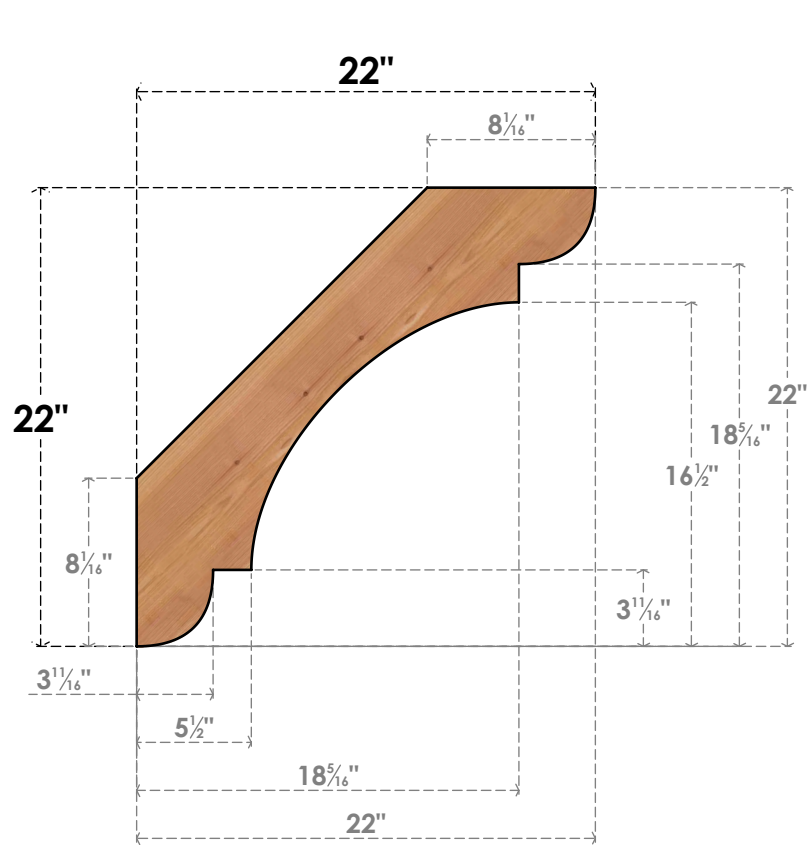

BRC04X22X22OLY00SWR

3 1/2"W X 22"D X 22"H OLYMPIC SMOOTH BRACE, WESTERN RED CEDAR

SIDE

FRONT

EKENA MILLWORK
 2300 WEST MAIN ST.
 CLARKSVILLE, TX 75426
 TOLL FREE: 866-607-0453
 WWW.EKENAMILLWORK.COM

NOTES

1. INSTALLATION TO BE COMPLETED IN ACCORDANCE WITH MANUFACTURER'S SPECIFICATIONS.
2. DRAWING MAY NOT BE TO SCALE
3. THIS DRAWING IS INTENDED FOR DESIGN AND PLANNING PURPOSES ONLY.
4. ALL INFORMATION CONTAINED HEREIN WAS CURRENT AT THE TIME OF DEVELOPMENT BUT MUST BE REVIEWED AND APPROVED BY THE PRODUCT MANUFACTURER TO BE CONSIDERED ACCURATE.
5. PRODUCTS ARE NOT KILN DRIED. THIS ITEM IS UNIQUE AND WILL CONTAIN THE NATURAL VARIATIONS THAT THE WOOD SPECIES OFFERS. THIS MAY RESULT IN VARIATIONS UP TO 1/4"