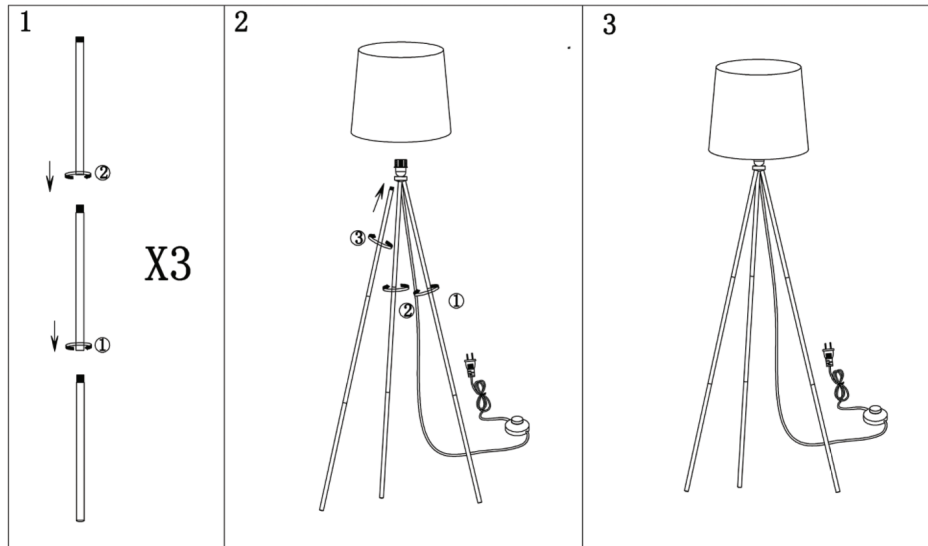

Assembly Instructions

How To Use

Simply press the power button on the foot switch located on the cord by the base of the lamp.

Product Features

We offers a beautiful update to any living environment. This sleek yet stylish floor lamp features a cloth lamp shade, metal tripod legs and a convenient on/off foot switch at the base of the lamp. An all black finish completes the look for what is sure to be an alluring contemporary addition to any living space.