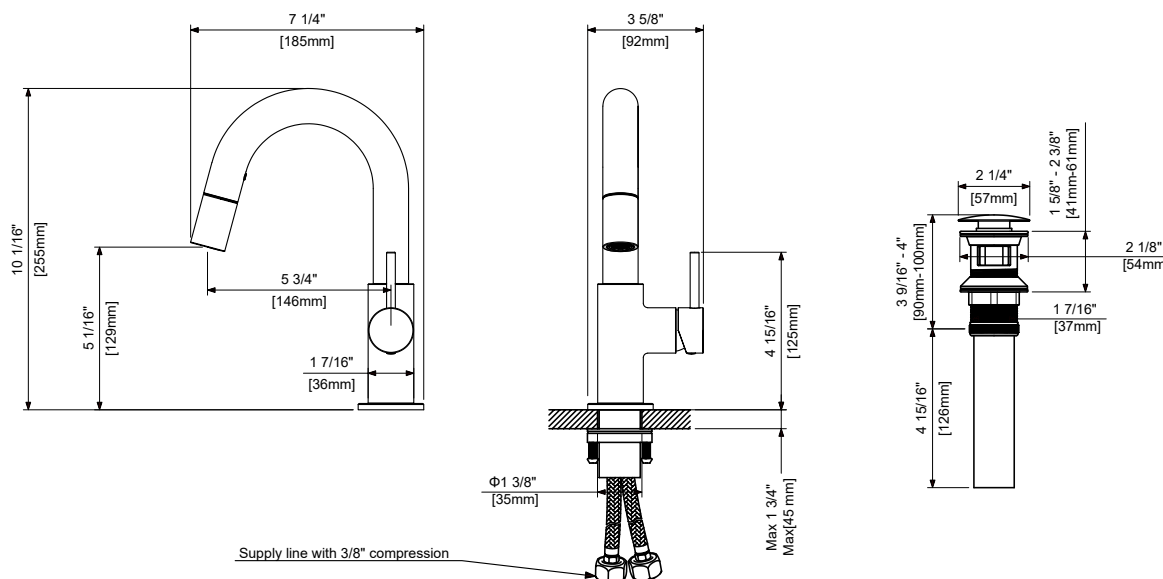

Note: All product dimensions are nominal.