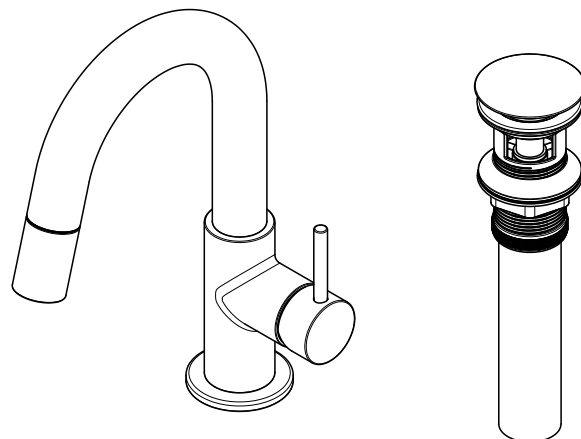

Flow Rate

- 1.2 gpm at 60 psi

Finish

- CH (Chrome)
- BN (Brushed Nickel)
- MB (Plating Matte Black)
- BG (PVD Brushed Gold)
- MW (Matte White)
- BB (PVD Brushed Brass)

Codes and standards

- cUPC(ASME A112.18.1/CSA B125.1)
- NSF/ANSI 61
- NSF/ANSI 372
- CEC

Warranty

- Limited Lifetime Faucet Warranty against material and manufacturing defects for residential use.
- 1 Year Limited Warranty on all industrial, commercial and business applications.