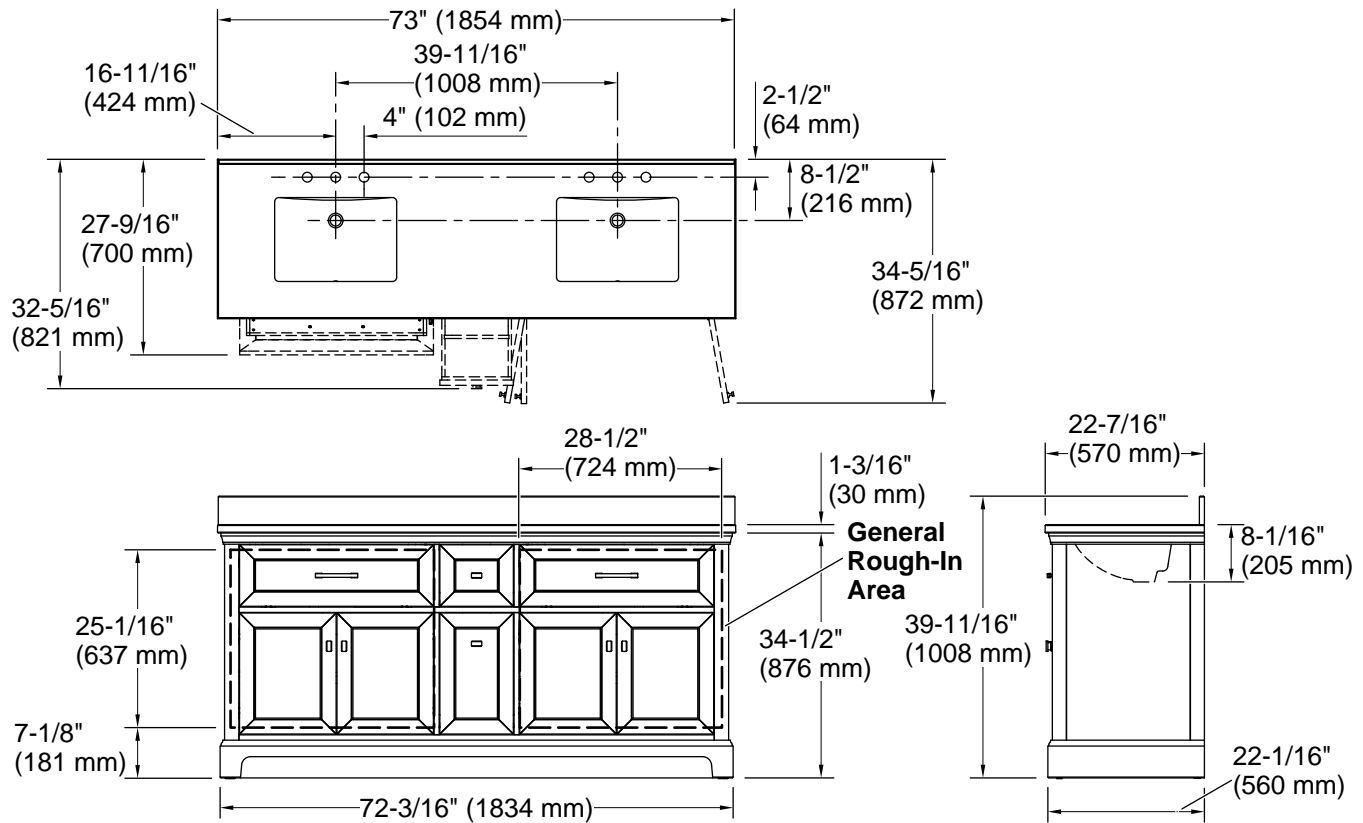

Technical Information

All product dimensions are nominal.

Notes

Install this product according to the installation instructions.

Select the type of fastener based upon the wall material. Two 250 lb (113.4 kg) minimum load bearing fasteners are recommended.