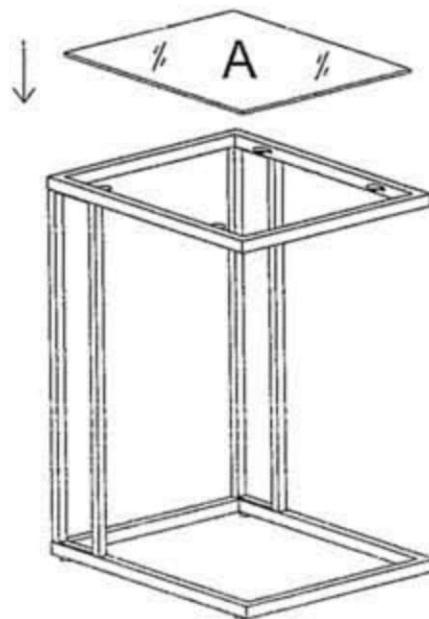

Beautiful Modern Designs

Assembly Instructions

STEP 1

STEP 2

STEP 4