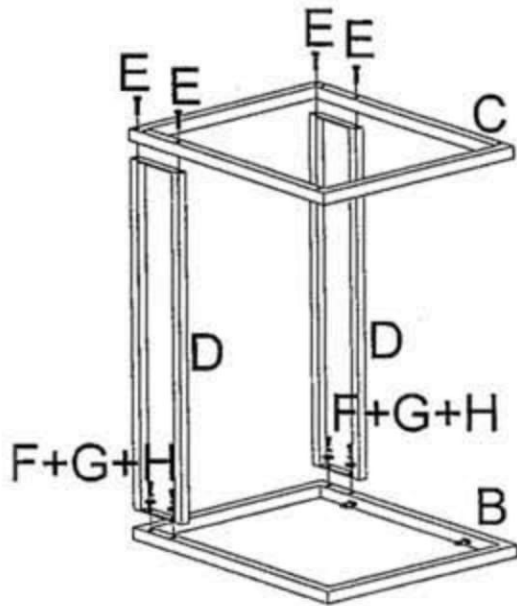

Beautiful Modern Designs

Assembly Instructions

STEP 1