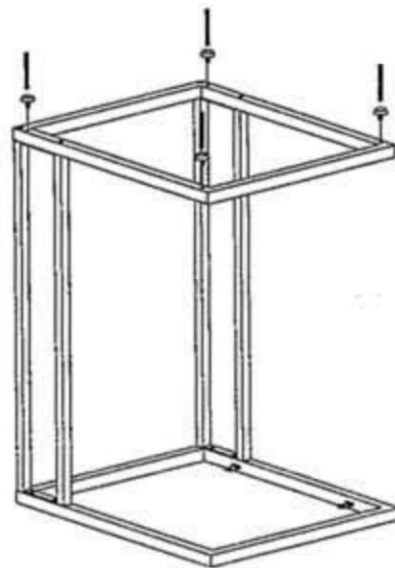

Beautiful Modern Designs

Assembly Instructions

STEP 1

STEP 2

STEP 4