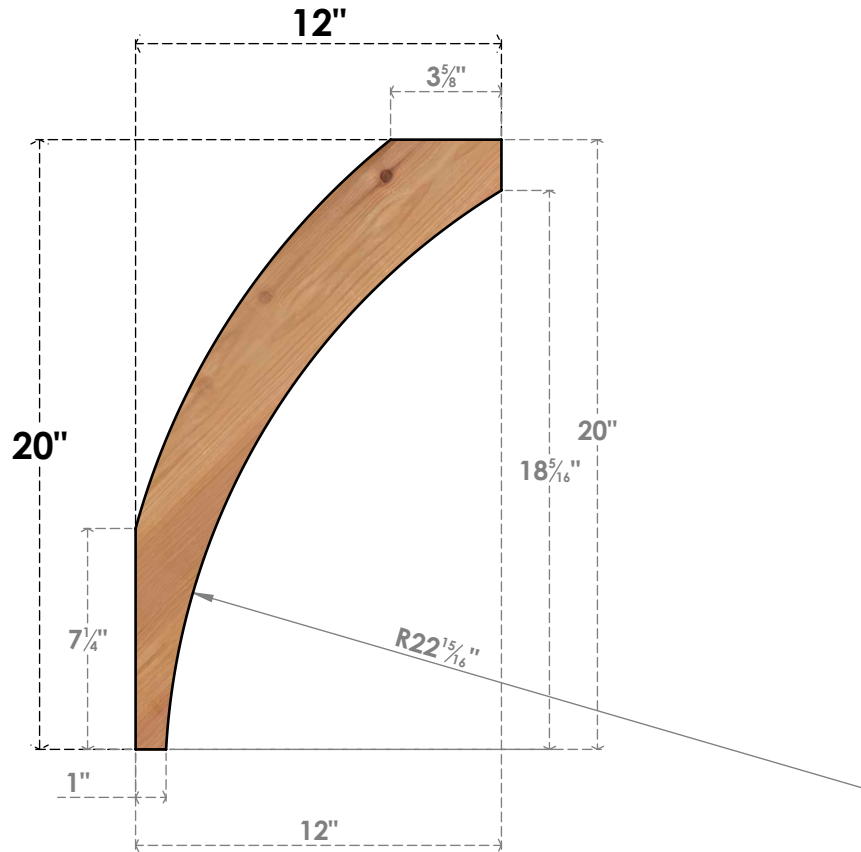

BRC06X12X20THR00SWR

5 1/2"W X 12"D X 20"H THORTON SMOOTH BRACE, WESTERN RED CEDAR

SIDE

FRONT

EKENA MILLWORK
 2300 WEST MAIN ST.
 CLARKSVILLE, TX 75426
 TOLL FREE: 866-607-0453
 WWW.EKENAMILLWORK.COM

NOTES

1. INSTALLATION TO BE COMPLETED IN ACCORDANCE WITH MANUFACTURER'S SPECIFICATIONS.
2. DRAWING MAY NOT BE TO SCALE
3. THIS DRAWING IS INTENDED FOR DESIGN AND PLANNING PURPOSES ONLY.
4. ALL INFORMATION CONTAINED HEREIN WAS CURRENT AT THE TIME OF DEVELOPMENT BUT MUST BE REVIEWED AND APPROVED BY THE PRODUCT MANUFACTURER TO BE CONSIDERED ACCURATE.
5. PRODUCTS ARE NOT KILN DRIED. THIS ITEM IS UNIQUE AND WILL CONTAIN THE NATURAL VARIATIONS THAT THE WOOD SPECIES OFFERS. THIS MAY RESULT IN VARIATIONS UP TO 1/4"