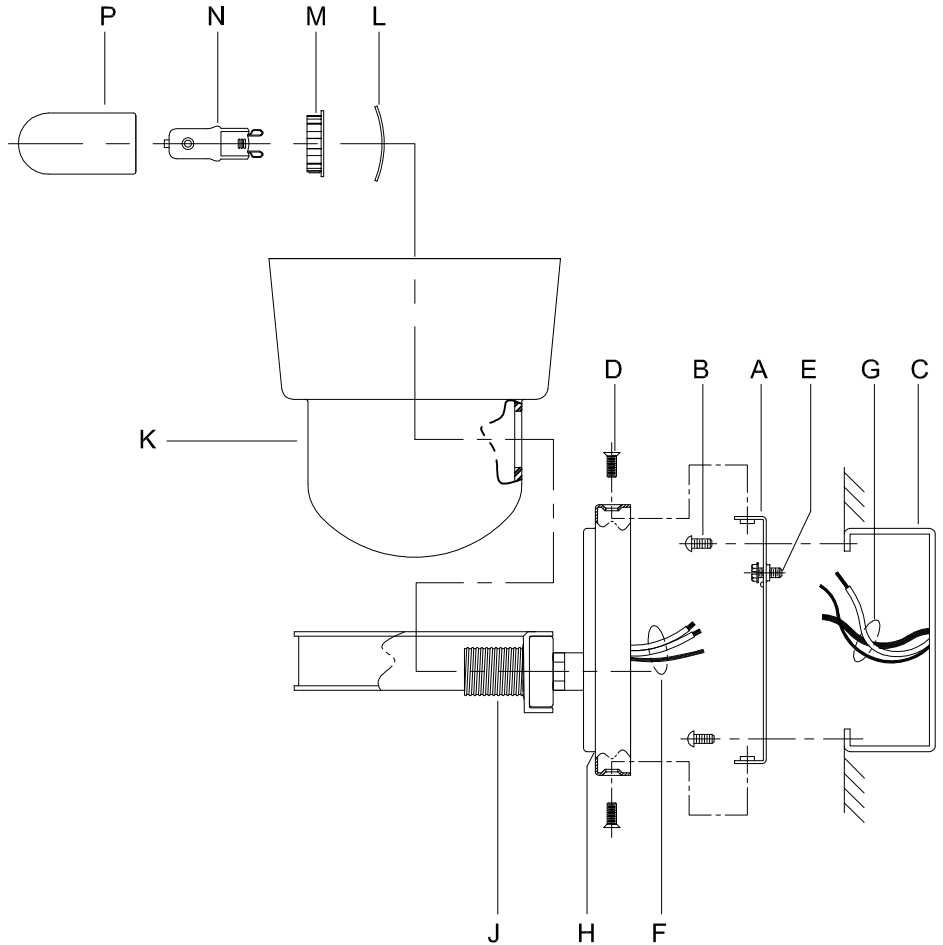

Assembly & Installation Instructions

CAUTION: Read instructions carefully and turn electricity off at main circuit breaker panel before beginning installation.

WARNING - If any Special Control Devices are used with this Fixture, Follow the Instructions Carefully to assure full compliance with N.E.C. requirements. If there are any questions, contact a Qualified Electrical Contractor.

CAUTION - All glass is fragile, use care when handling Glass component(s) and or Lamp(s).

ASSEMBLY STEPS:

MODE D'ASSEMBLAGE:

PASOS PARA ENSAMBLAR:

1. E → A
2. B,A → C
3. F → G
4. D,H → A
5. K,L,M → J
6. N → J
7. P → J