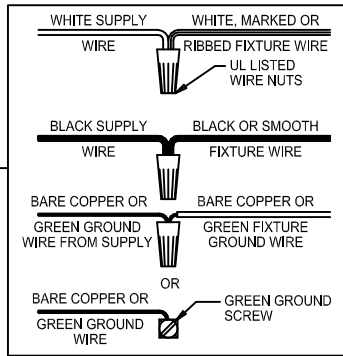

Assembly & Installation Instructions

CAUTION: Read instructions carefully and turn electricity off at main circuit breaker panel before beginning installation.

WARNING - If any Special Control Devices are used with this Fixture, Follow the Instructions Carefully to assure full compliance with N.E.C. requirements. If there are any questions, contact a Qualified Electrical Contractor.

CAUTION - All glass is fragile, use care when handling Glass component(s) and or Lamp(s).

ASSEMBLY STEPS:

MODE D'ASSEMBLAGE:

PASOS PARA ENSAMBLAR:

1. E → A
2. B,A → C
3. F → G
4. D,H → A
5. K,L,M → J
6. N → J
7. P → J