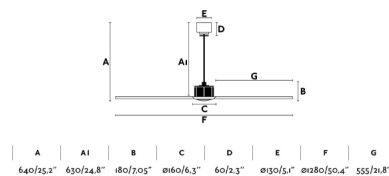

JUST FAN is the very essence of an industrial - style and modern fan. The stylised metal frame creates a striking, mould - breaking design. This modern ceiling fan is ideal for the ventilation of areas ranging from 13 to 17'6m². Activated by remote control. This ceiling fan with a low - consumption DC motor has 6 adjustable speeds. This fan comes with a reverse function summer - winter, so you can also use it in winter, improving the efficiency of your heating system. Airflow: 145,7 m³ min / 5145 CFM. UL certified product, to comply with the strictest safety and performance standards required in the US market.

Additional information

Length of the included rods	100-200-460mm
Optional downrod model	No dispone