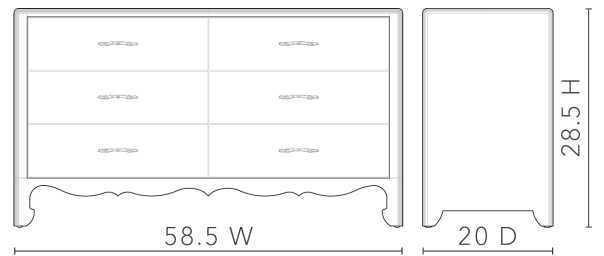

Gianna Extra Large 6-Drawer, Spring Green

GNA-250-5197-88

- 58.75W x 20D x 33H
- Clear Lacquered Grasscloth
- Polished Brass Finished Cast Metal
- Finished Back, Soft Close Undermount Glides

VILLA & HOUSE