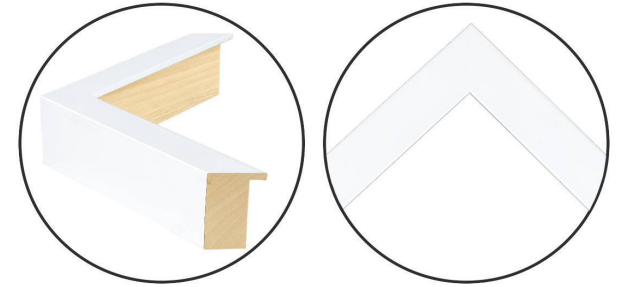

WENDOVER ART GROUP

ITEM NUMBER : **WLA2196**

TITLE : **Wave Ripples**

OUTWARD DIMENSION (W X H) : **59.5" x 41.5"**

FRAME (WIDTH X DEPTH) : **MC2329 | 1" x 2.13"**

FRAME FINISH : **Standard Frame**

Matte White

DESCRIPTION :

**Giclee on Matte Paper, Straight Cut and Floated on Mat,
Framed in Shadowbox**