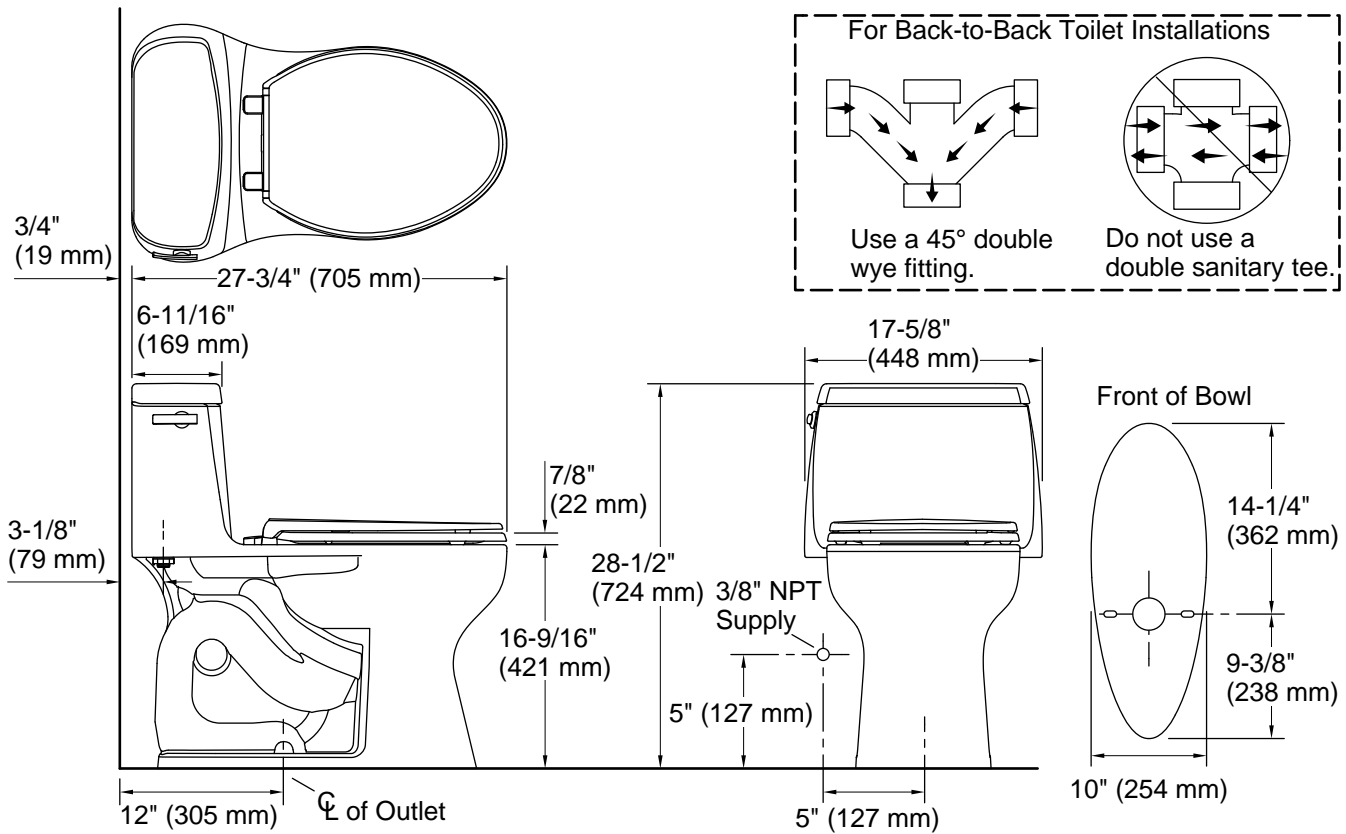

**Santa Rosa™**  
 ContinuousClean ST one-piece compact elongated  
 toilet, 1.28 gpf  
**K-30812**

**Features**

- One-piece toilets integrate the tank and bowl into a seamless, easy-to-clean design
- Compact elongated bowl offers added comfort while occupying the same space as a round-front bowl
- Comfort Height® feature offers chair-height seating that makes sitting down and standing up easier for most adults
- 1.28 gpf (4.8 lpf)
- Left-hand Polished Chrome trip lever
- 2-1/8" (54 mm) fully glazed trapway
- Revolution 360® flushing technology generates a forceful swirling motion to keep the bowl clean longer
- CleanCoat™ surface treatment inhibits the growth of water scale and mineral stains for improved ease of cleaning
- ContinuousClean system automatically dispenses cleaning solution with every flush
- Works with any white toilet bowl cleaner tablet. Tablets last up to six months in ContinuousClean ST system
- Precision-engineered tank, bowl, and trapway create strong siphon during flushing
- AquaPiston® canister optimizes the flow out of the tank, harnessing gravity and the natural powerful reducing cascade of water to increase the power and effectiveness of the flush
- Easy-to-flush canister design requires less force to actuate than a 3" (76 mm) flapper, and has 90% less exposed seal material which resists conditions that cause wear, tear, shrinkage and swelling

**Installation**

- Standard 12" (305 mm) rough-in
- Supply line sold separately

**Recommended Products/Accessories**

K-8298 PureWash® E590 Elongated bidet toilet seat  
 K-5420 Low-Profile Bolt Caps  
 K-30919-L Left-hand trip lever

## Technical Information

All product dimensions are nominal.

Toilet type:	Floor-mount
Waste Outlet:	Floor
Bowl shape:	Elongated
Flush type:	Revolution 360, AquaPiston
Trap passageway:	2" (51 mm)
Water surface size:	10" x 8" (254 mm x 203 mm)
Rim to water surface:	6-11/16" (170 mm)
Rough-in:	12" (305 mm)
Seat-mounting holes:	5-1/2" (140 mm)