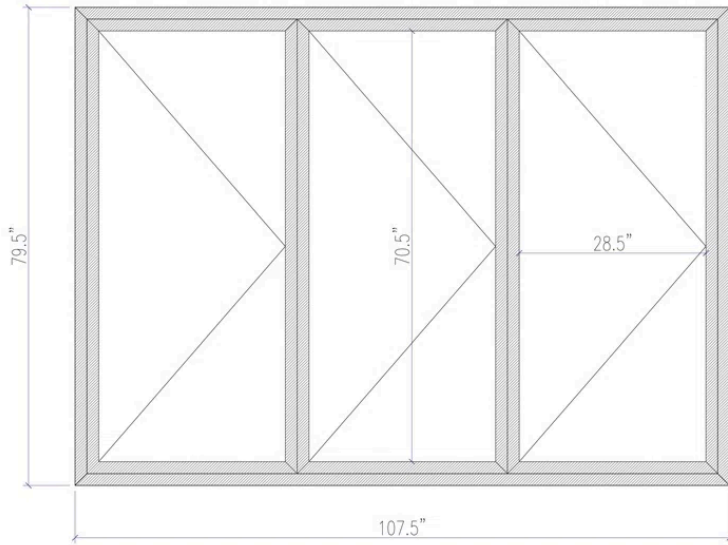

Front View Dimension

Bottom Track Dimension

Our current folding doors come with the high bottom track, which offers the advantages of superior airtightness, sealing, and resistance to water intrusion from outside

We can also customize a low bottom track to accommodate the needs of elderly and disabled individuals, providing easy access

Inside House

Orientation

Cut Dimension