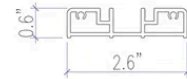

Front View Dimension

Bottom Track Dimension

Our current folding doors come with the high bottom track, which offers the advantages of superior airtightness, sealing, and resistance to water intrusion from outside

We can also customize a low bottom track to accommodate the needs of elderly and disabled individuals, providing easy access

Inside House

Orientation

Cut Dimension