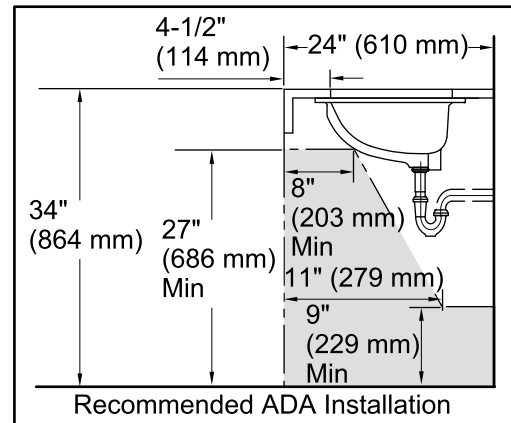

### Technical Information

All product dimensions are nominal.

Bowl configuration:	Single
Installation:	Under-mount
Bowl area (Only)	Length: 17" (432 mm) Width: 14" (356 mm) Water depth: 6-3/8" (162 mm)
Drain hole:	1-3/4" (44 mm)
Template:	Under-mount, 1151011-7, required, included