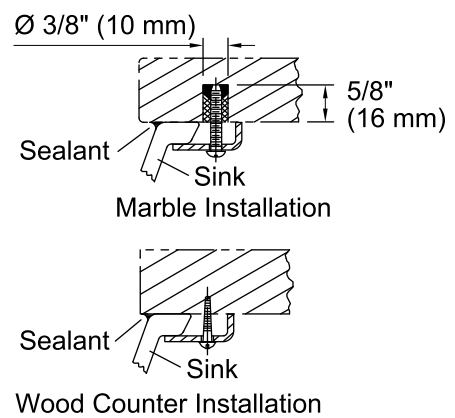

### Technical Information

All product dimensions are nominal.

Bowl configuration:	Single
Installation:	Under-mount
Bowl area (Only)	Length: 17" (432 mm) Width: 14" (356 mm) Water depth: 6-3/8" (162 mm)
Drain hole:	1-3/4" (44 mm)
Template:	Under-mount, 1151011-7, required, included