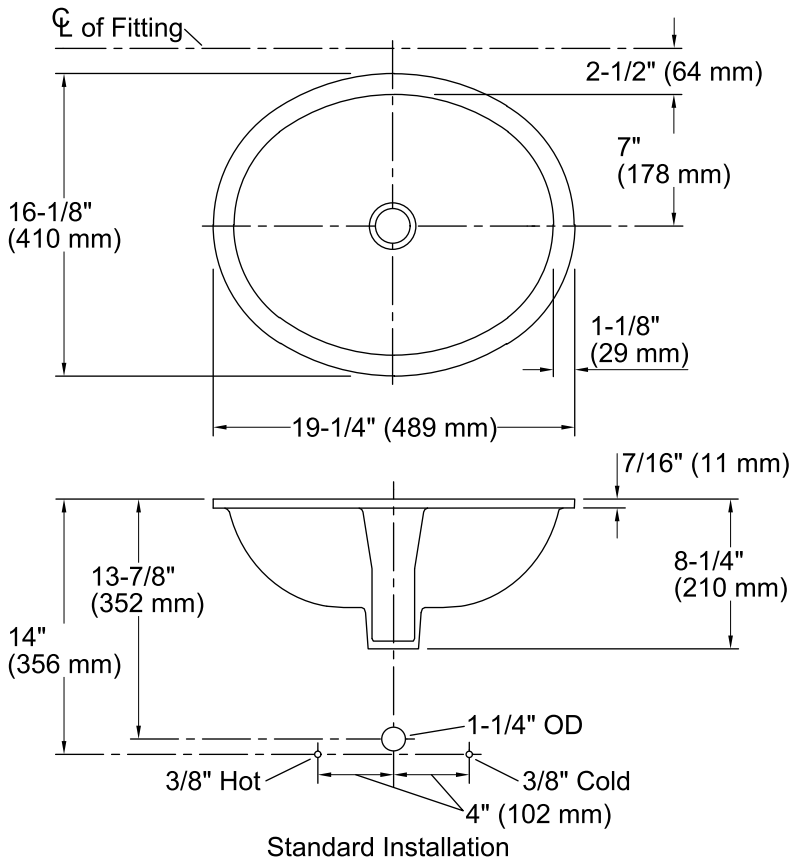

### Technical Information

All product dimensions are nominal.

Bowl configuration:	Single
Installation:	Under-mount
Bowl area (Only)	Length: 17" (432 mm) Width: 14" (356 mm) Water depth: 6-3/8" (162 mm)
Drain hole:	1-3/4" (44 mm)
Template:	Under-mount, 1151011-7, required, included