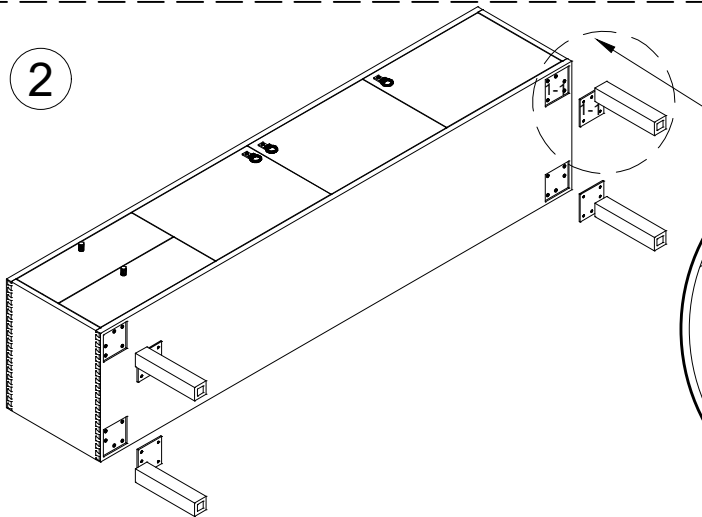

# CONSOLE

1

	1
LEGS 	4
SOCKET BUTTON HEAD 1/4"x5/8" 	20
ALLEN WRENCH 5/32" 	1

2

3

SOCKET BUTTON HEAD  
1/4"x5/8"