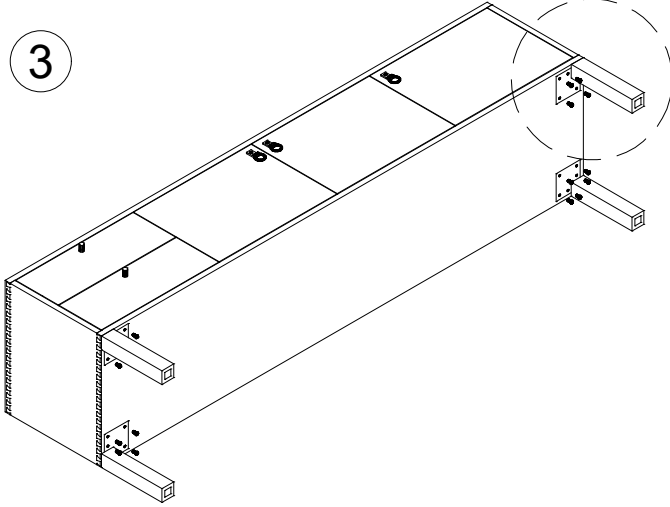

# CONSOLE

1

	1
LEGS 	4
SOCKET BUTTON HEAD 1/4"x5/8" 	20
ALLEN WRENCH 5/32" 	1

2

3

SOCKET BUTTON HEAD  
1/4"x5/8"