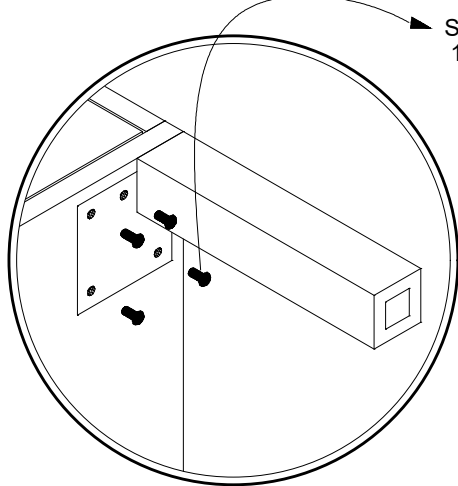

# CONSOLE

1

	1
LEGS 	4
SOCKET BUTTON HEAD 1/4"x5/8" 	20
ALLEN WRENCH 5/32" 	1

2

3

SOCKET BUTTON HEAD  
1/4"x5/8"