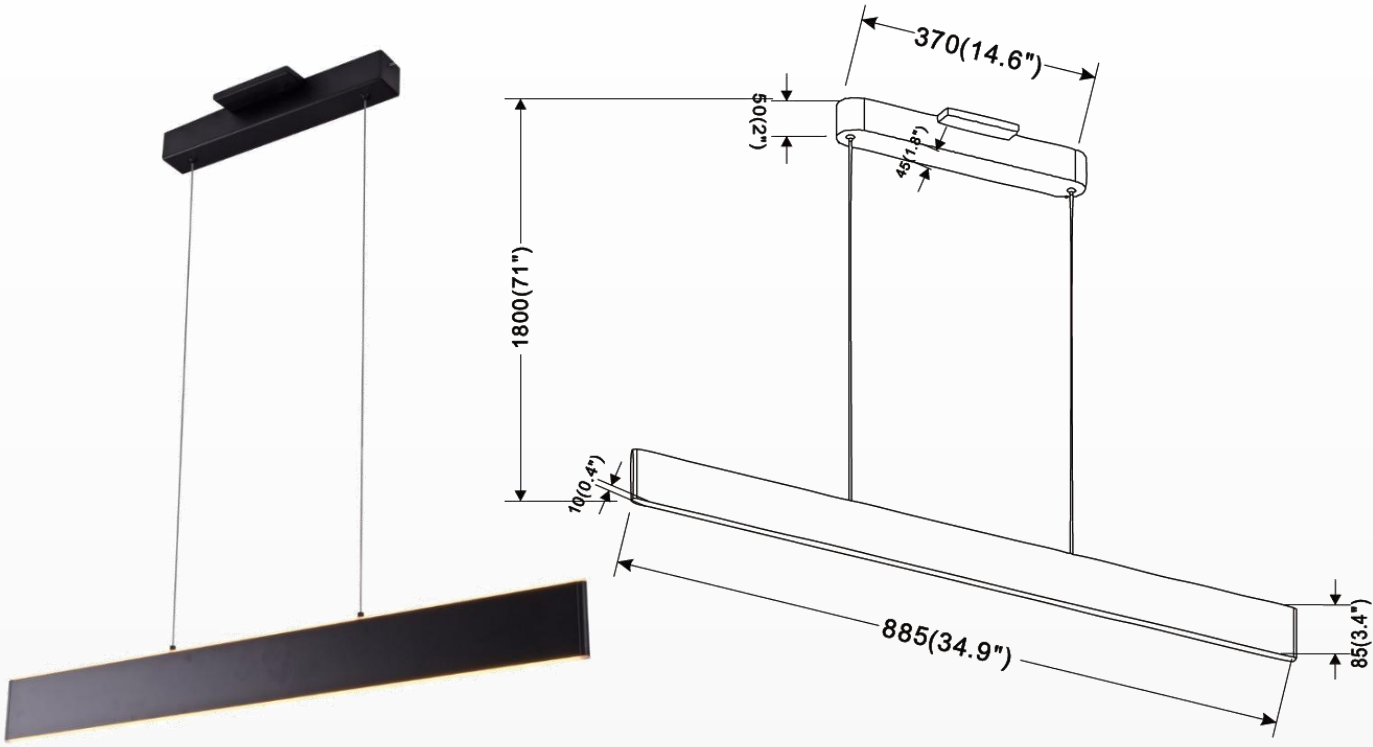

LED Pendant Lights

SPECIFICATION

- Dimension: 34.9"×0.4"×71"
- Wattage: 43W
- Voltage: 120V
- Temp: 3000K
- Lumens: 966LM
- Dimmable: ELV , DIMMING 5%-100%
- CRI: > 80
- Material : Iron+Aluminum+Acrylic
- Lifespan : 50000hs
- Warranty: 3 years
- Operation temperature : -20°C-40°C

AVAILABLE FINISH

Brushed brown

Black

WHAT'S IN THE BOX:

mounting bracket; plastic anchors;
anchor screws; outlet screws;
wire connectors, ground screw,
canopy screw, gloves