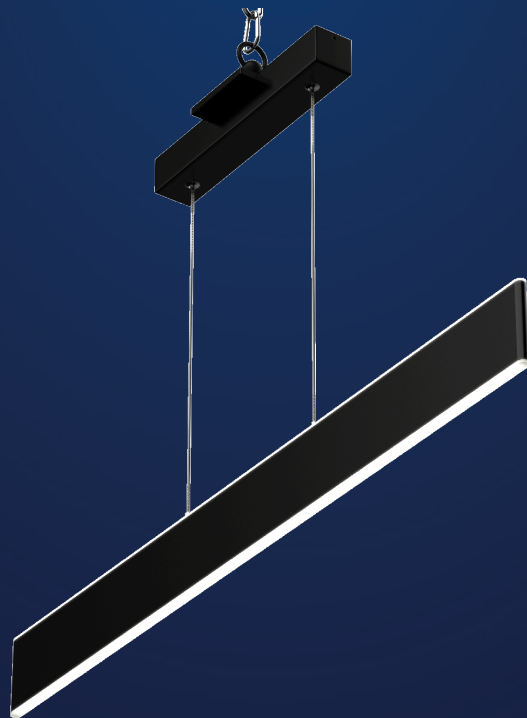

LED Pendant Lights

SPECIFICATION

- Dimension: 34.9"×0.4"×71"
- Wattage: 43W
- Voltage: 120V
- Temp: 3000K
- Lumens: 966LM
- Dimmable: ELV , DIMMING 5%-100%
- CRI: > 80
- Material : Iron+Aluminum+Acrylic
- Lifespan : 50000hs
- Warranty: 3 years
- Operation temperature : -20°C-40°C

AVAILABLE FINISH

Brushed brown

Black

WHAT'S IN THE BOX:

mounting bracket; plastic anchors;
anchor screws; outlet screws;
wire connectors, ground screw,
canopy screw, gloves