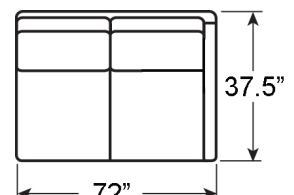

5178-53L-02 HORIZON LEFT ARM FACING LEATHER SOFA
Overall: 72W x 37½D x 31H Arm 22H
Seat: 16.5H Inside: 67W 23.5D

Standard Features: Ultra Down Seat Cushions/ Blend Down
Back Cushions Finish: Calais Brass Metal

5178-57L-01
5178-57L-02

5178-57R-01
5178-57R-02

5178-53R-01
5178-53R-02

Also Available As: Quick Ship version -01

5178-53L-01 HORIZON LEFT ARM FACING LEATHER SOFA
Overall: 72W x 37½D x 31H Arm 22H
Seat: 16.5H Inside: 67W 23.5D