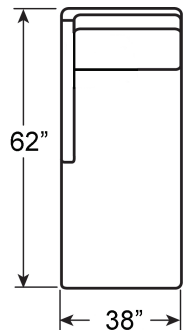

5178-53L-02 HORIZON LEFT ARM FACING LEATHER SOFA
Overall: 72W x 37½D x 31H Arm 22H
Seat: 16.5H Inside: 67W 23.5D

Standard Features: Ultra Down Seat Cushions/ Blend Down
Back Cushions Finish: Calais Brass Metal

5178-57L-01
5178-57L-02

5178-57R-01
5178-57R-02

5178-53R-01
5178-53R-02

Also Available As: Quick Ship version -01

5178-53L-01 HORIZON LEFT ARM FACING LEATHER SOFA
Overall: 72W x 37½D x 31H Arm 22H
Seat: 16.5H Inside: 67W 23.5D

5178-57R-01 HORIZON RIGHT ARM FACING LEATHER CHAISE
Overall: 38W 62D 31H Arm 22H
Seat: 16.5H Inside: 33.5W x 48.5D

Standard Features: Ultra Down Seat Cushion / Blend Down
Back Cushion Finish: Available as shown - Bronze Metal