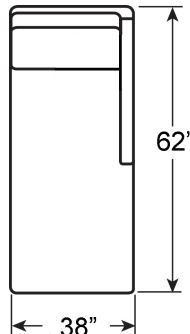

5178-53L-02 HORIZON LEFT ARM FACING LEATHER SOFA
Overall: 72W x 37½D x 31H Arm 22H
Seat: 16.5H Inside: 67W 23.5D

Standard Features: Ultra Down Seat Cushions/ Blend Down
Back Cushions Finish: Calais Brass Metal

5178-57L-01
5178-57L-02

5178-57R-01
5178-57R-02

5178-53R-01
5178-53R-02

Also Available As: Quick Ship version -01

5178-53L-01 HORIZON LEFT ARM FACING LEATHER SOFA
Overall: 72W x 37½D x 31H Arm 22H
Seat: 16.5H Inside: 67W 23.5D

5178-57R-01 HORIZON RIGHT ARM FACING LEATHER CHAISE
Overall: 38W 62D 31H Arm 22H
Seat: 16.5H Inside: 33.5W x 48.5D

Standard Features: Ultra Down Seat Cushion / Blend Down
Back Cushion Finish: Available as shown - Bronze Metal