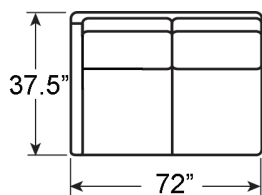

5178-53L-01
5178-53L-02