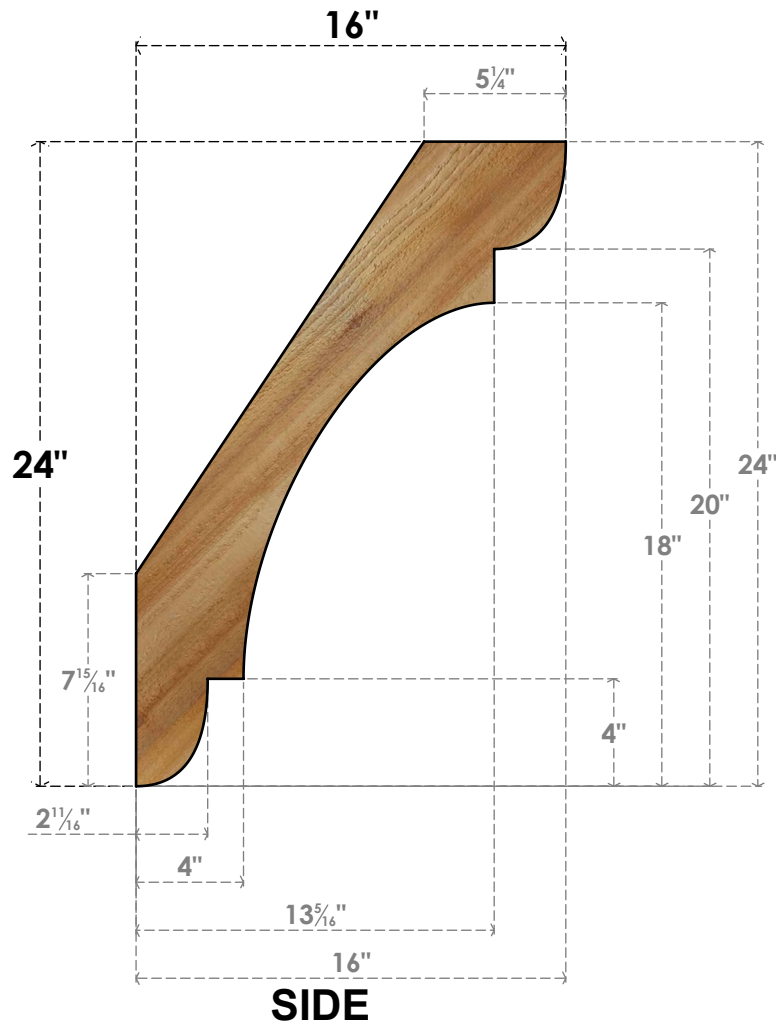

BRC06X16X24OLY00RWR

6"W X 16"D X 24"H OLYMPIC ROUGH SAWN BRACE, WESTERN RED CEDAR

EKENA MILLWORK
 2300 WEST MAIN ST.
 CLARKSVILLE, TX 75426
 TOLL FREE: 866-607-0453
 WWW.EKENAMILLWORK.COM

NOTES

1. INSTALLATION TO BE COMPLETED IN ACCORDANCE WITH MANUFACTURER'S SPECIFICATIONS.
2. DRAWING MAY NOT BE TO SCALE
3. THIS DRAWING IS INTENDED FOR DESIGN AND PLANNING PURPOSES ONLY.
4. ALL INFORMATION CONTAINED HEREIN WAS CURRENT AT THE TIME OF DEVELOPMENT BUT MUST BE REVIEWED AND APPROVED BY THE PRODUCT MANUFACTURER TO BE CONSIDERED ACCURATE.
5. PRODUCTS ARE NOT KILN DRIED. THIS ITEM IS UNIQUE AND WILL CONTAIN THE NATURAL VARIATIONS THAT THE WOOD SPECIES OFFERS. THIS MAY RESULT IN VARIATIONS UP TO 1/4"