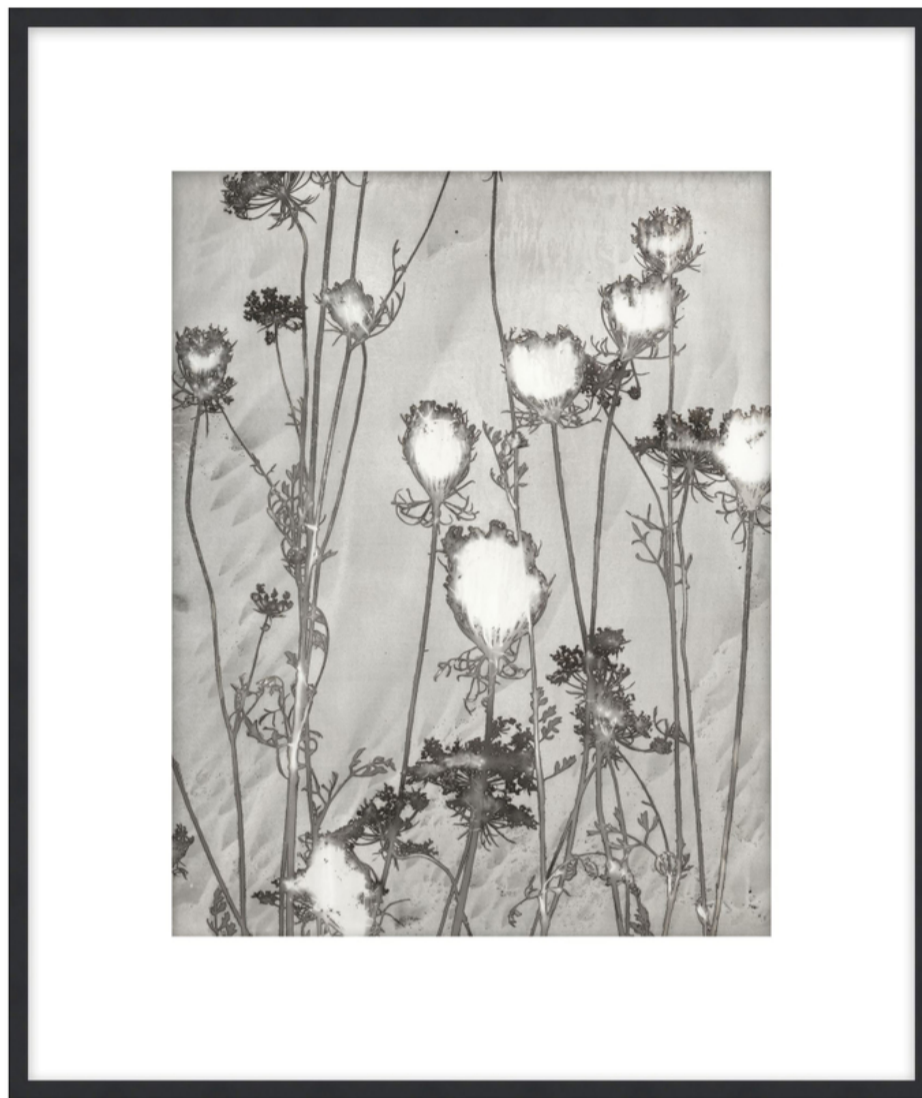

# THEODORE ALEXANDER

## Lucent Botanicals 1

D3083S61646-5059

Wood Frame

Textured Paper - Single Matboard

M5 - White Smooth + White Core Width:6"

F1344 - Matte Black Cap Frame - Width: 0.75

W 35½ x D 1¼ x H 41½ inches

Material(s):