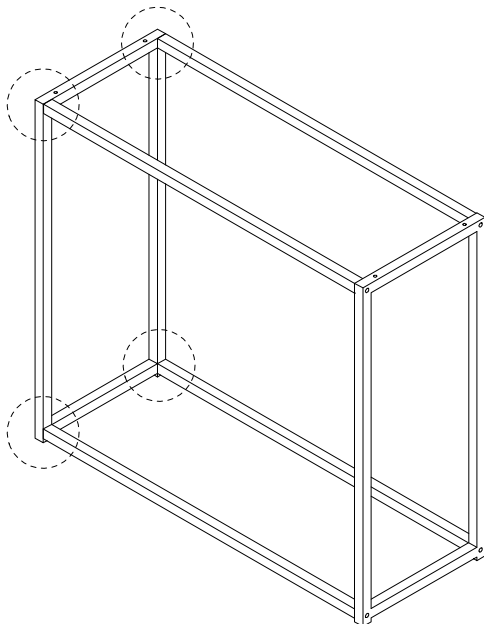

A rectangular box containing two circular icons. The left icon shows an L-shaped metal bracket. The right icon shows a power drill with a diagonal line through it, indicating it should not be used.	A warning triangle with an exclamation mark inside.	A clock face showing approximately 1:50.
A rectangular box containing two circular icons. The left icon shows a rectangular block on a surface with diagonal hatching. The right icon shows a rectangular block with a double-headed arrow and a diagonal line through it, indicating a warning about height or stability.	A warning triangle with an exclamation mark inside.	A simple stick figure representing a person.
<p>1/4</p>	<p>20'</p>	<p>1</p>

1

A

x 1

B

x 4

C

M6
x
35

x 4

D

x 1

2

A

x 1

C

M6
x
35

x 4

D

x 1

3

4

G