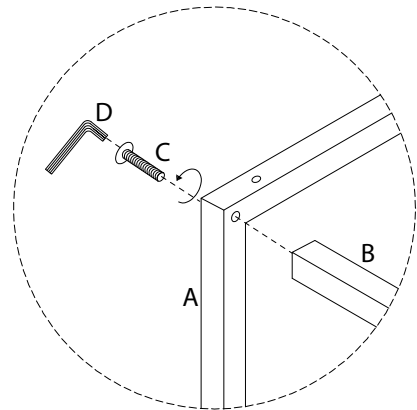

A rectangular box containing two circular icons. The left icon shows an L-shaped metal bracket. The right icon shows a power drill with a diagonal line through it, indicating it should not be used.	A warning triangle with an exclamation mark inside.	A clock face showing approximately 1:50.
A rectangular box containing two circular icons. The left icon shows a rectangular block on a surface with diagonal hatching. The right icon shows a rectangular block with a double-headed arrow and a diagonal line through it, indicating a warning about height or stability.	A warning triangle with an exclamation mark inside.	A simple stick figure representing a person.
<p>1/4</p>	<p>20'</p>	<p>1</p>

1

A

x 1

B

x 4

C

M6
x
35

x 4

D

x 1

2

A

x 1

C

M6
x
35

x 4

D

x 1

3

4

G