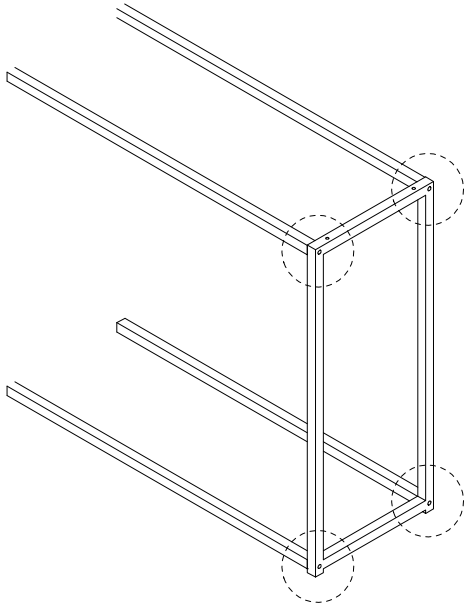

A rectangular box containing two circular icons. The left icon shows an L-shaped metal bracket. The right icon shows a power drill with a diagonal line through it, indicating it should not be used.	A warning triangle with an exclamation mark inside.	A clock face showing approximately 1:50.
A rectangular box containing two circular icons. The left icon shows a rectangular block on a surface with diagonal hatching. The right icon shows a rectangular block with a double-headed arrow and a diagonal line through it, indicating a warning about height or stability.	A warning triangle with an exclamation mark inside.	A simple stick figure representing a person.
<p>1/4</p>	<p>20'</p>	<p>1</p>

1

A

x 1

B

x 4

C

M6
x
35

x 4

D

x 1

2

A

x 1

C

M6
x
35

x 4

D

x 1

3

4

G