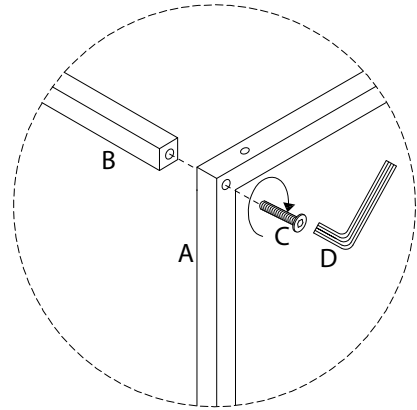

A rectangular box containing two circular icons. The left icon shows an L-shaped metal bracket. The right icon shows a power drill with a diagonal line through it, indicating it should not be used.	A warning triangle with an exclamation mark inside.	A clock face showing approximately 1:50.
A rectangular box containing two circular icons. The left icon shows a rectangular block on a surface with diagonal hatching. The right icon shows a rectangular block with a double-headed arrow and a diagonal line through it, indicating a warning about height or stability.	A warning triangle with an exclamation mark inside.	A simple stick figure representing a person.
<p>1/4</p>	<p>20'</p>	<p>1</p>

1

A

x 1

B

x 4

C

M6
x
35

x 4

D

x 1

2

A

x 1

C

M6
x
35

x 4