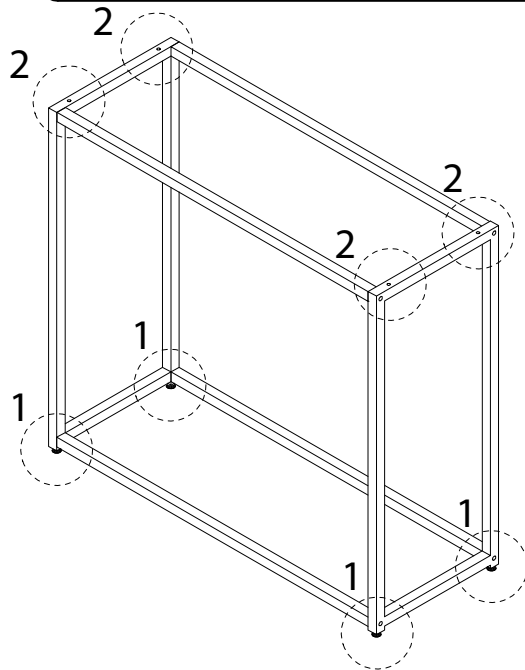

A rectangular box containing two circular icons. The left icon shows an L-shaped metal bracket. The right icon shows a power drill with a diagonal line through it, indicating it should not be used.	A warning triangle with an exclamation mark inside.	A clock face showing approximately 1:50.
A rectangular box containing two circular icons. The left icon shows a rectangular block on a surface with diagonal hatching. The right icon shows a rectangular block with a double-headed arrow and a diagonal line through it, indicating a warning about height or stability.	A warning triangle with an exclamation mark inside.	A simple stick figure representing a person.
<p>1/4</p>	<p>20'</p>	<p>1</p>

1

A

x 1

B

x 4

C

M6
x
35

x 4

D

x 1

2

A

x 1

C

M6
x
35

x 4

D

x 1

3

4

G