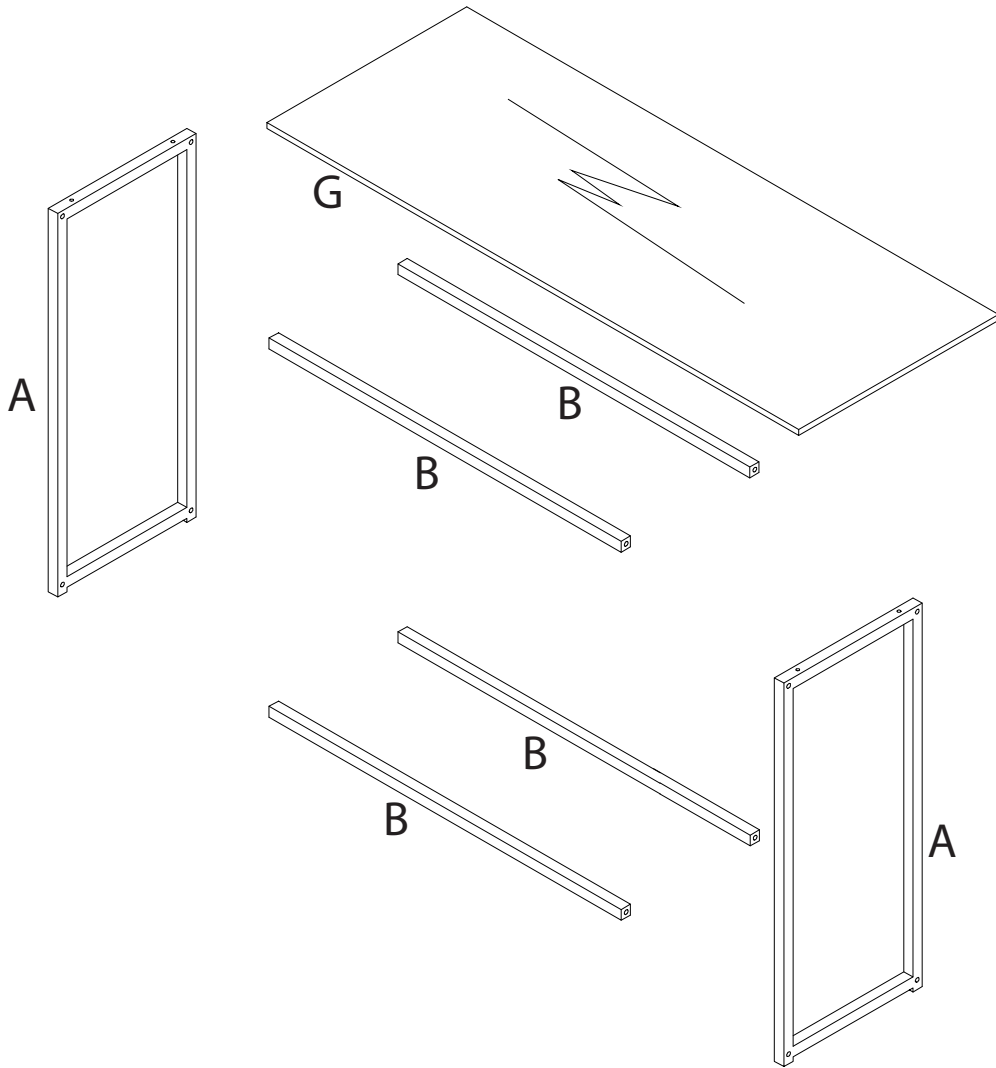

A rectangular box containing two circular icons. The left icon shows an L-shaped metal bracket. The right icon shows a power drill with a diagonal line through it, indicating it should not be used.	A warning triangle with an exclamation mark inside.	A clock face showing approximately 1:50.
A rectangular box containing two circular icons. The left icon shows a rectangular block on a surface with diagonal hatching. The right icon shows a rectangular block with a double-headed arrow and a diagonal line through it, indicating a warning about height or stability.	A warning triangle with an exclamation mark inside.	A simple stick figure representing a person.
<p>1/4</p>	<p>20'</p>	<p>1</p>

1

A

x 1

B

x 4

C

M6
x
35

x 4

D

x 1

2

A

x 1

C

M6
x
35

x 4