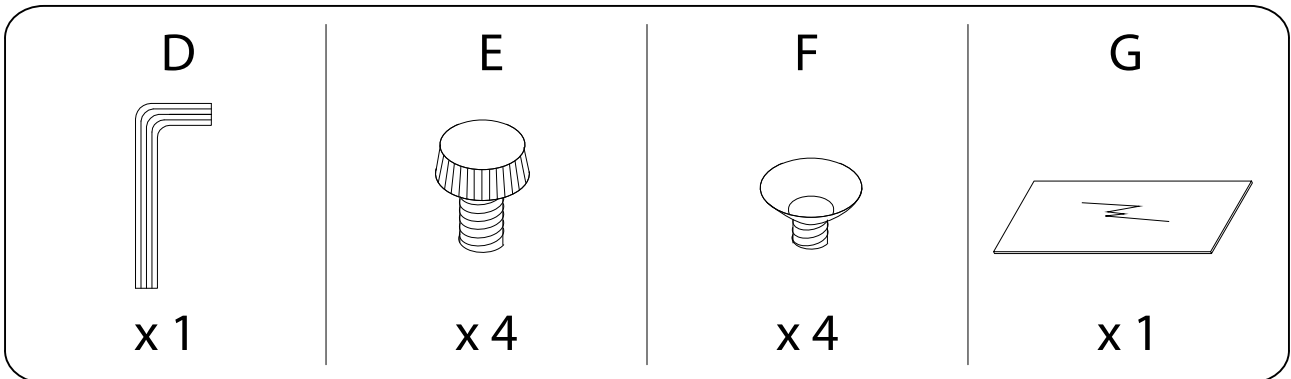

A rectangular box containing two circular icons. The left icon shows an L-shaped metal bracket. The right icon shows a power drill with a diagonal line through it, indicating it should not be used.	A warning triangle with an exclamation mark inside.	A clock face showing approximately 1:50.
A rectangular box containing two circular icons. The left icon shows a rectangular block on a surface with diagonal hatching. The right icon shows a rectangular block with a double-headed arrow and a diagonal line through it, indicating a warning about height or stability.	A warning triangle with an exclamation mark inside.	A simple stick figure representing a person.
<p>1/4</p>	<p>20'</p>	<p>1</p>

1

A

x 1

B

x 4

C

M6
x
35

x 4

D

x 1

2

A

x 1

C

M6
x
35

x 4