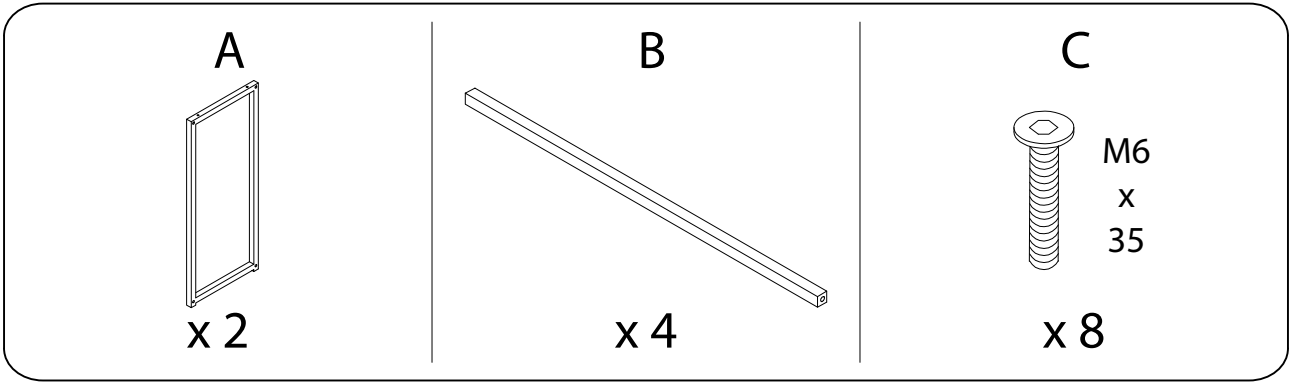

A rectangular box containing two circular icons. The left icon shows an L-shaped metal bracket. The right icon shows a power drill with a diagonal line through it, indicating it should not be used.	A warning triangle with an exclamation mark inside.	A clock face showing approximately 1:50.
A rectangular box containing two circular icons. The left icon shows a rectangular block on a surface with diagonal hatching. The right icon shows a rectangular block with a double-headed arrow and a diagonal line through it, indicating a warning about height or stability.	A warning triangle with an exclamation mark inside.	A simple stick figure representing a person.
<p>1/4</p>	<p>20'</p>	<p>1</p>

1

A

x 1

B

x 4

C

M6
x
35

x 4

D

x 1

2

A

x 1

C

M6
x
35

x 4