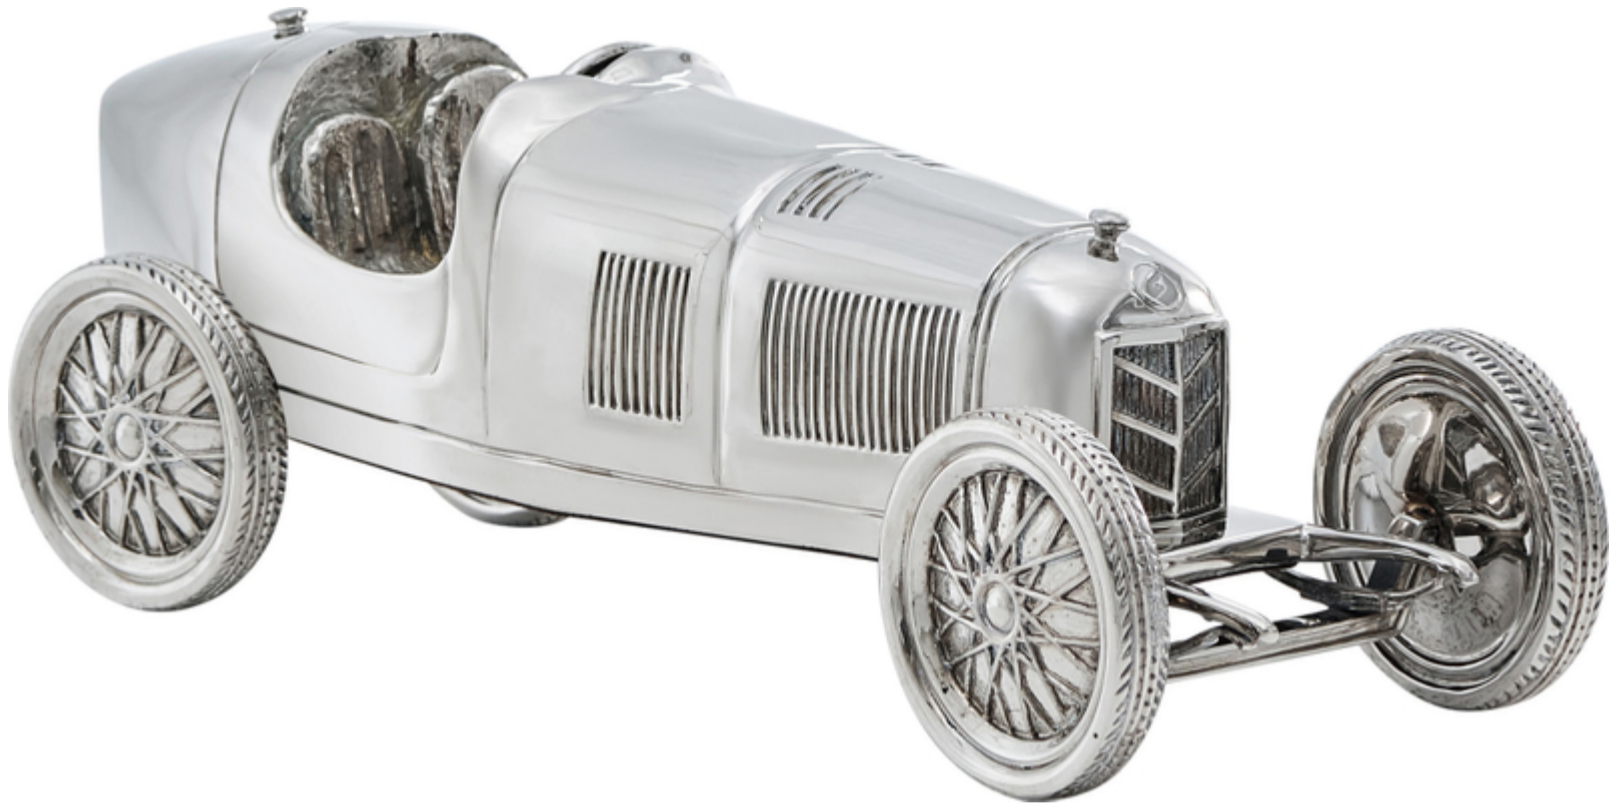

# THEODORE ALEXANDER

## Mille Miglia Mark

TA10017.C383

Mille Miglia Mark Sculpture in Nickel Plated Brass

W 15 x D 5½ x H 5 inches

**Material(s):** Brass

**Collection:** Accessories

**Style:** Transitional / Formal Transitional