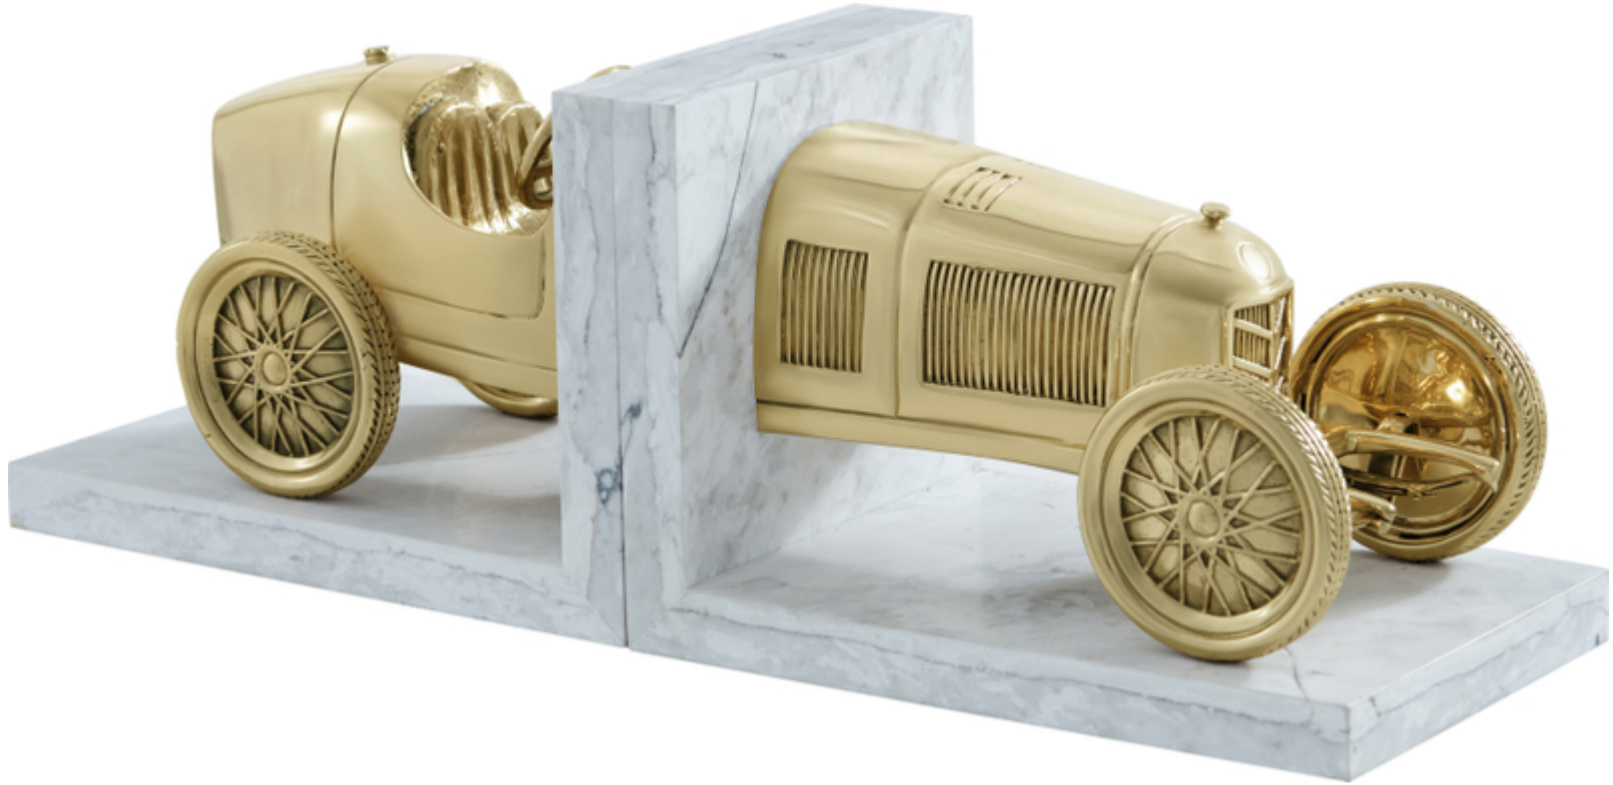

THEODORE ALEXANDER

Book of Speed

TA11024.C296

Book of Speed Bookends in Polished Brass and Quartz

W 8¾ x D 5¾ x H 6 inches

Material(s): Brass, Quartz

Collection: Accessories

Style: Classic / Formal Classic

Type: Décor / Table Top Accessories